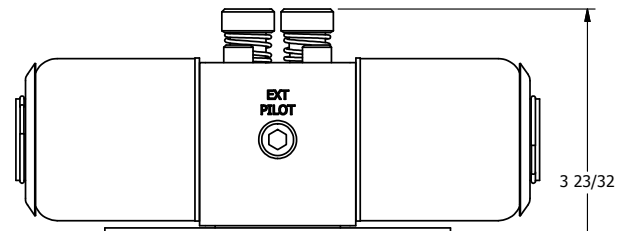

4

3

2

1

**AAA**  
PRODUCTS  
INTERNATIONAL

**AAA PRODUCTS  
INTERNATIONAL**  
7114 Harry Hines Blvd  
Dallas, TX 75235

TITLE: 1/4" SIDE PORT, DBL SOL, 3 POS,  
SPR CTR, SOL RTRN, REGEN CTR SPL,  
EXPL PROOF, LCKNG OVRD

DRAWING NO.:  
DIM\_SY2DXO

THE INFORMATION CONTAINED WITHIN THIS DOCUMENT IS PROPRIETARY TO AAA PRODUCTS AND MAY NOT BE DISCLOSED WITHOUT PRIOR WRITTEN CONSENT

4

3

2

1