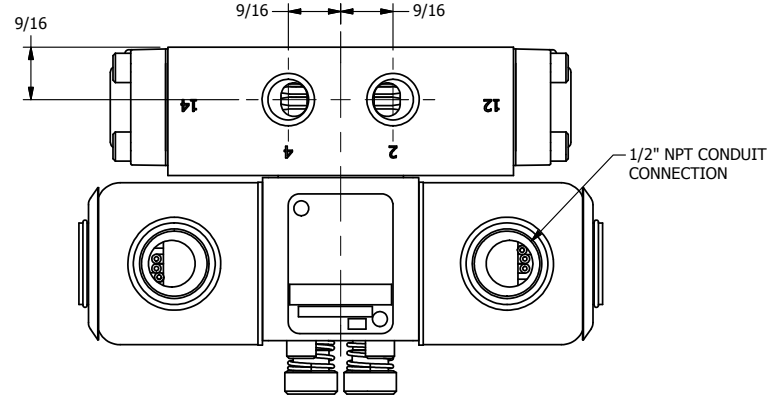

4

3

2

1

**AAA**  
PRODUCTS  
INTERNATIONAL

**AAA PRODUCTS  
INTERNATIONAL**  
7114 Harry Hines Blvd  
Dallas, TX 75235

TITLE: 1/4" SIDE PORT, DBL SOL, 3 POS,  
SPR CTR, SOL RTRN, REGEN CTR SPL,  
EXPL PROOF, LCKNG OVRD

DRAWING NO.:  
DIM\_SY2DXO

THE INFORMATION CONTAINED WITHIN THIS DOCUMENT IS PROPRIETARY TO AAA PRODUCTS AND MAY NOT BE DISCLOSED WITHOUT PRIOR WRITTEN CONSENT

4

3

2

1