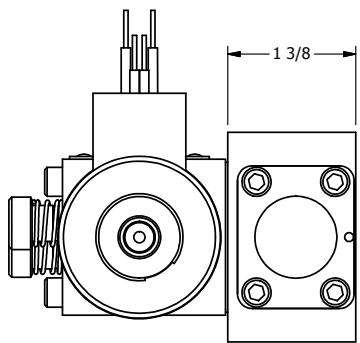

4

3

2

1

**AAA**  
PRODUCTS  
INTERNATIONAL

**AAA PRODUCTS  
INTERNATIONAL**  
7114 Harry Hines Blvd  
Dallas, TX 75235

TITLE: 1/4" SIDE PORT, DBL SOL, 3 POS,  
SPR CTR, SOL RTRN, REGEN CTR SPL,  
EXPL PROOF, LCKNG OVRD

DRAWING NO.:  
DIM\_SY2DXO

THE INFORMATION CONTAINED WITHIN THIS DOCUMENT IS PROPRIETARY TO AAA PRODUCTS AND MAY NOT BE DISCLOSED WITHOUT PRIOR WRITTEN CONSENT

4

3

2

1