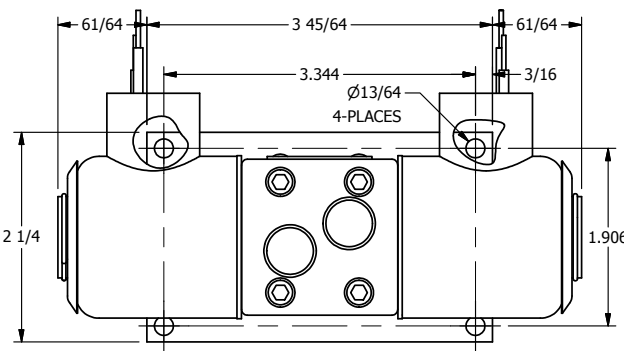

4

3

2

1

**AAA**  
PRODUCTS  
INTERNATIONAL

**AAA PRODUCTS  
INTERNATIONAL**  
7114 Harry Hines Blvd  
Dallas, TX 75235

TITLE: 1/4" SIDE PORT, DBL SOL, 3 POS,  
SPR CTR, SOL RTRN, REGEN CTR SPL,  
EXPL PROOF, LCKNG OVRD

DRAWING NO.:  
DIM\_SY2DXO

THE INFORMATION CONTAINED WITHIN THIS DOCUMENT IS PROPRIETARY TO AAA PRODUCTS AND MAY NOT BE DISCLOSED WITHOUT PRIOR WRITTEN CONSENT

4

3

2

1