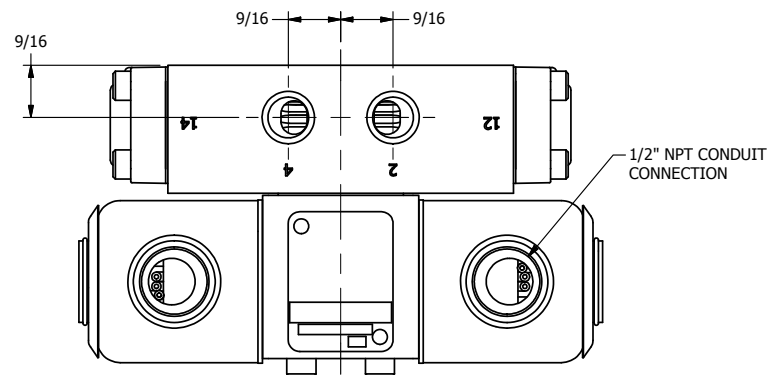

4

3

2

1

AAA
PRODUCTS
INTERNATIONAL

**AAA PRODUCTS
INTERNATIONAL**
7114 Harry Hines Blvd
Dallas, TX 75235

TITLE: 1/4" SIDE PORT, DBL SOL, 3 POS,
SPR CTR, SOL RTRN, REGEN CTR SPL,
EXPL PROOF

PART NO.:
DIM_SY2DX