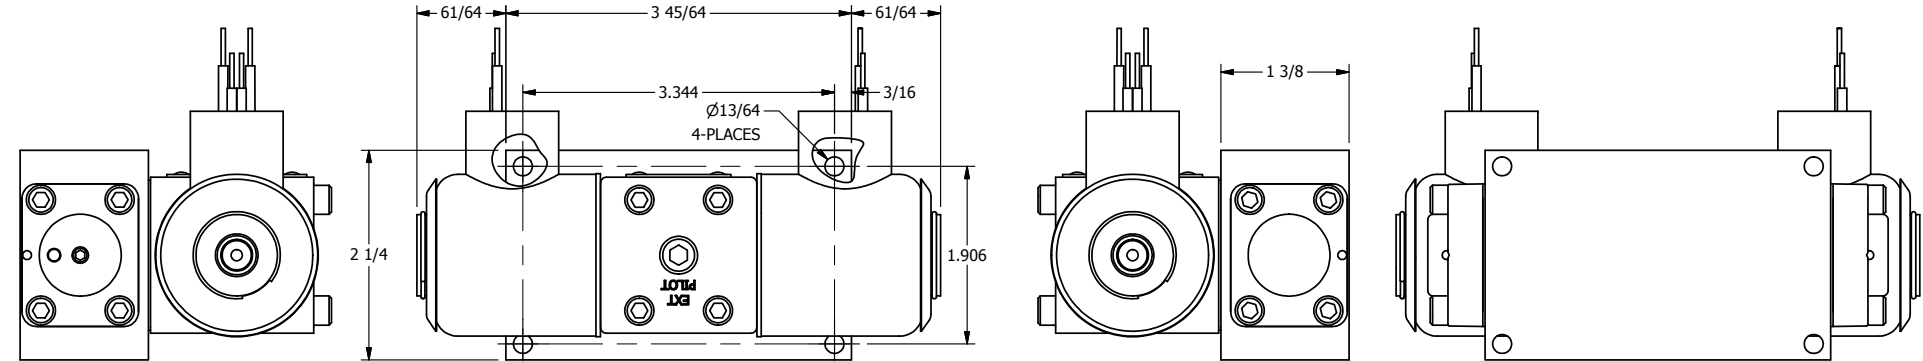

4

3

2

1

AAA
PRODUCTS
INTERNATIONAL

**AAA PRODUCTS
INTERNATIONAL**
7114 Harry Hines Blvd
Dallas, TX 75235

TITLE: 1/4" SIDE PORT, DBL SOL, 3 POS,
SPR CTR, SOL RTRN, REGEN CTR SPL,
EXPL PROOF

PART NO.:
DIM_SY2DX