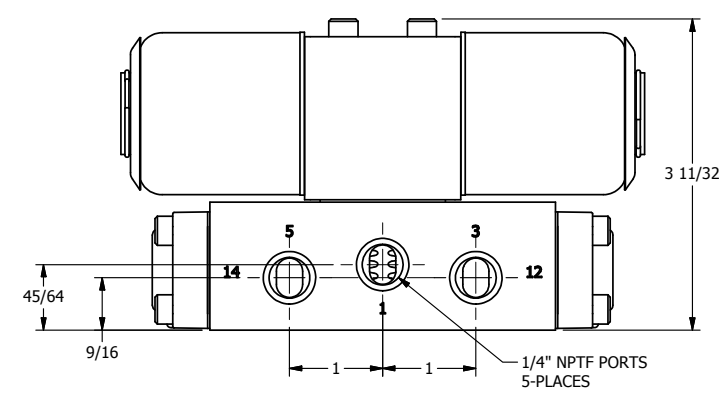

4

3

2

1

AAA
PRODUCTS
INTERNATIONAL

**AAA PRODUCTS
INTERNATIONAL**
7114 Harry Hines Blvd
Dallas, TX 75235

TITLE: 1/4" SIDE PORT, DBL SOL, 3 POS,
SPR CTR, SOL RTRN, REGEN CTR SPL,
EXPL PROOF

PART NO.:
DIM_SY2DX