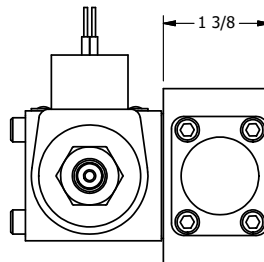

4

3

2

1

**AAA**  
PRODUCTS  
INTERNATIONAL

**AAA PRODUCTS  
INTERNATIONAL**  
7114 Harry Hines Blvd  
Dallas, TX 75235

TITLE 1/4" SIDE PORT, DBL SOL, 2 POS,  
SPR REGEN CTR, CLASSIC,  
TAPPED VENT, MAN SPL OVRD

DRAWING NO.:  
DIM\_SY2DTOS

THE INFORMATION CONTAINED WITHIN THIS DOCUMENT IS PROPRIETARY TO AAA PRODUCTS AND MAY NOT BE DISCLOSED WITHOUT PRIOR WRITTEN CONSENT

4

3

2

1