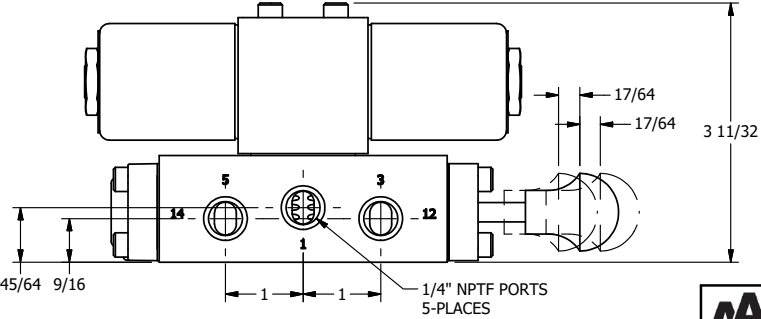

4

3

2

1

**AAA**  
PRODUCTS  
INTERNATIONAL

**AAA PRODUCTS  
INTERNATIONAL**  
7114 Harry Hines Blvd  
Dallas, TX 75235

TITLE 1/4" SIDE PORT, DBL SOL, 2 POS,  
SPR REGEN CTR, CLASSIC,  
TAPPED VENT, MAN SPL OVRD

DRAWING NO.:  
DIM\_SY2DTOS

THE INFORMATION CONTAINED WITHIN THIS DOCUMENT IS PROPRIETARY TO AAA PRODUCTS AND MAY NOT BE DISCLOSED WITHOUT PRIOR WRITTEN CONSENT

4

3

2

1