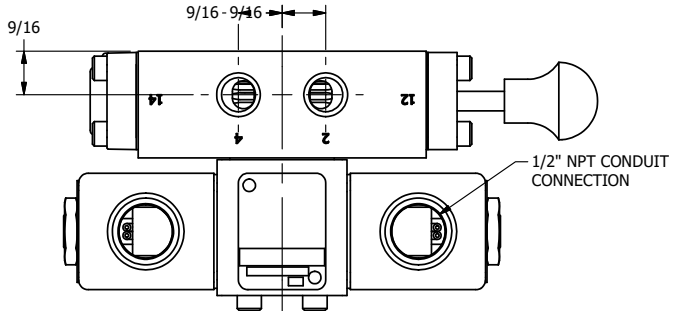

4

3

2

1

**AAA**  
PRODUCTS  
INTERNATIONAL

**AAA PRODUCTS  
INTERNATIONAL**  
7114 Harry Hines Blvd  
Dallas, TX 75235

TITLE 1/4" SIDE PORT, DBL SOL, 2 POS,  
SPR REGEN CTR, CLASSIC,  
TAPPED VENT, MAN SPL OVRD

DRAWING NO.:  
DIM\_SY2DTOS

THE INFORMATION CONTAINED WITHIN THIS DOCUMENT IS PROPRIETARY TO AAA PRODUCTS AND MAY NOT BE DISCLOSED WITHOUT PRIOR WRITTEN CONSENT

4

3

2

1