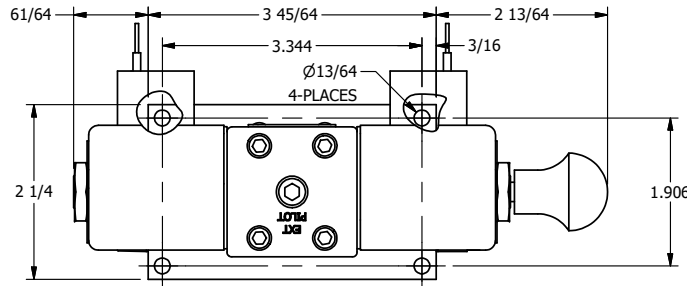

4

3

2

1

**AAA**  
PRODUCTS  
INTERNATIONAL

**AAA PRODUCTS  
INTERNATIONAL**  
7114 Harry Hines Blvd  
Dallas, TX 75235

TITLE 1/4" SIDE PORT, DBL SOL, 2 POS,  
SPR REGEN CTR, CLASSIC,  
TAPPED VENT, MAN SPL OVRD

DRAWING NO.:  
DIM\_SY2DTOS

THE INFORMATION CONTAINED WITHIN THIS DOCUMENT IS PROPRIETARY TO AAA PRODUCTS AND MAY NOT BE DISCLOSED WITHOUT PRIOR WRITTEN CONSENT

4

3

2

1