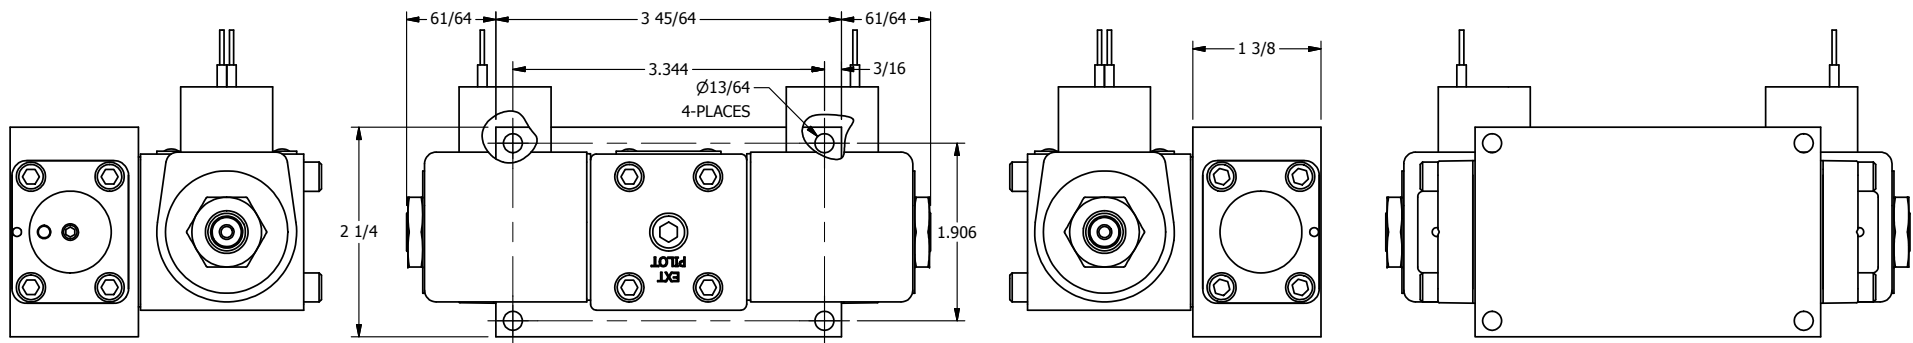

4

3

2

1

1/2" NPT CONDUIT CONNECTION

B

B

A

A

1/4" NPTF PORTS 5-PLACES

AAA
PRODUCTS
INTERNATIONAL

AAA PRODUCTS INTERNATIONAL
7114 Harry Hines Blvd
Dallas, TX 75235

TITLE: 1/4" SIDE PORT, DBL SOL, 3 POS,
SPR CTR, SOL RTRN, REGEN CTR SPL,
CLASSIC SOL, TAPPED VENT