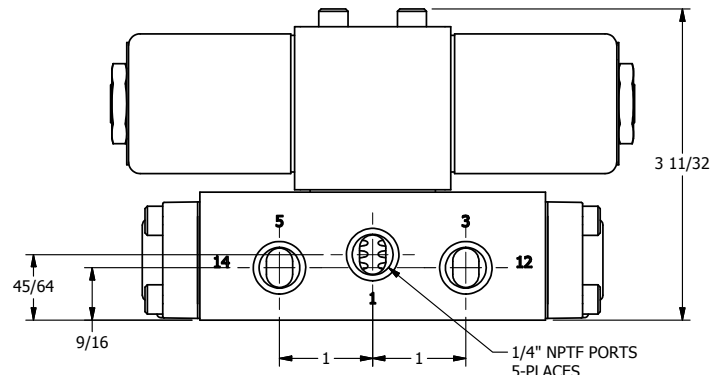

4

3

2

1

1/2" NPT CONDUIT CONNECTION

B

B

A

A

1/4" NPTF PORTS 5-PLACES

AAA
PRODUCTS
INTERNATIONAL

AAA PRODUCTS INTERNATIONAL
7114 Harry Hines Blvd
Dallas, TX 75235

TITLE: 1/4" SIDE PORT, DBL SOL, 3 POS,
SPR CTR, SOL RTRN, REGEN CTR SPL,
CLASSIC SOL, TAPPED VENT