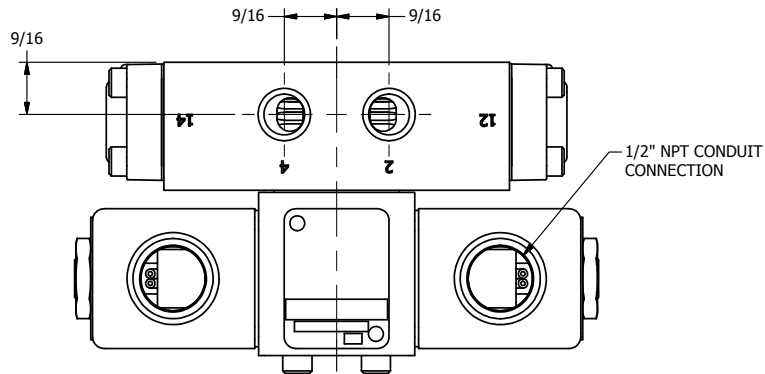

4

3

2

1

1/2" NPT CONDUIT CONNECTION

B

B

A

A

1/4" NPTF PORTS 5-PLACES

AAA
PRODUCTS
INTERNATIONAL

AAA PRODUCTS INTERNATIONAL
7114 Harry Hines Blvd
Dallas, TX 75235

TITLE: 1/4" SIDE PORT, DBL SOL, 3 POS,
SPR CTR, SOL RTRN, REGEN CTR SPL,
CLASSIC SOL, TAPPED VENT