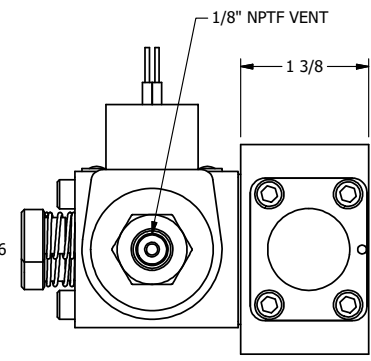

4

3

2

1

1/2" NPT CONDUIT CONNECTION

1/8" NPTF VENT

B

B

A

A

1/4" NPTF PORTS 5-PLACES

AAA
PRODUCTS
INTERNATIONAL

AAA PRODUCTS INTERNATIONAL
7114 Harry Hines Blvd
Dallas, TX 75235

TITLE: 1/4" SIDE PORT, DBL SOL, 3 POS,
REGEN SPR CTR, CLASSIC SOL,
LCKNG OVRD, THD VENT

DRAWING NO.:
DIM_SY2DOT

4

3

2

THE INFORMATION CONTAINED WITHIN THIS DOCUMENT IS PROPRIETARY TO AAA PRODUCTS AND MAY NOT BE DISCLOSED WITHOUT PRIOR WRITTEN CONSENT