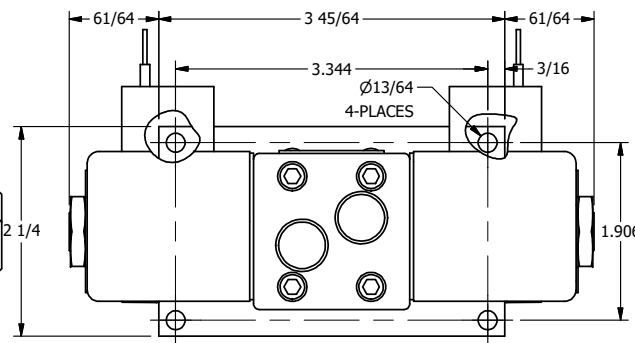

4

3

2

1

1/2" NPT CONDUIT CONNECTION

1/8" NPTF VENT

B

B

A

A

1/4" NPTF PORTS 5-PLACES

AAA
PRODUCTS
INTERNATIONAL

AAA PRODUCTS INTERNATIONAL
7114 Harry Hines Blvd
Dallas, TX 75235

TITLE: 1/4" SIDE PORT, DBL SOL, 3 POS,
REGEN SPR CTR, CLASSIC SOL,
LCKNG OVRD, THD VENT

DRAWING NO.:
DIM_SY2DOT

4

3

2

THE INFORMATION CONTAINED WITHIN THIS DOCUMENT IS PROPRIETARY TO AAA PRODUCTS AND MAY NOT BE DISCLOSED WITHOUT PRIOR WRITTEN CONSENT