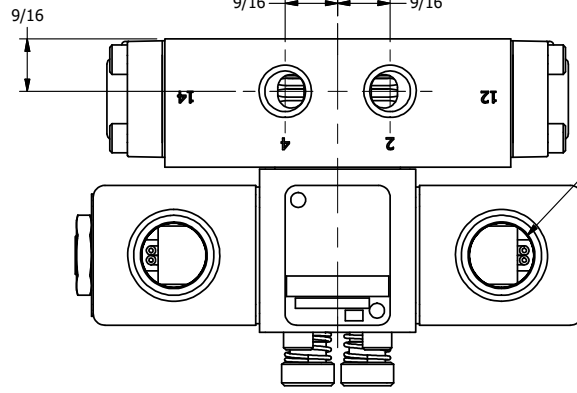

4

3

2

1

1/2" NPT CONDUIT CONNECTION

1/8" NPTF VENT

B

B

A

A

1/4" NPTF PORTS 5-PLACES

AAA
PRODUCTS
INTERNATIONAL

AAA PRODUCTS INTERNATIONAL
7114 Harry Hines Blvd
Dallas, TX 75235

TITLE: 1/4" SIDE PORT, DBL SOL, 3 POS,
REGEN SPR CTR, CLASSIC SOL,
LCKNG OVRD, THD VENT