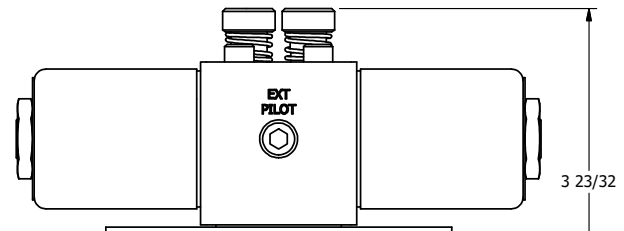

4

3

2

1

1/2" NPT CONDUIT CONNECTION

1/8" NPTF VENT

B

B

A

A

1/4" NPTF PORTS 5-PLACES

AAA
PRODUCTS
INTERNATIONAL

AAA PRODUCTS INTERNATIONAL
7114 Harry Hines Blvd
Dallas, TX 75235

TITLE: 1/4" SIDE PORT, DBL SOL, 3 POS,
REGEN SPR CTR, CLASSIC SOL,
LCKNG OVRD, THD VENT