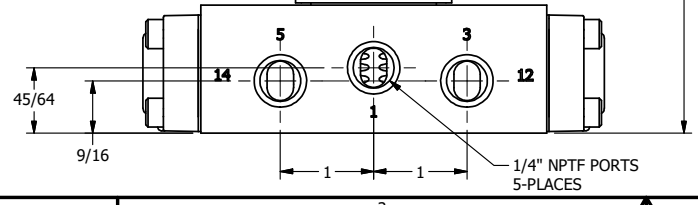

4

3

2

1

1/2" NPT CONDUIT CONNECTION

1/8" NPTF VENT

B

B

A

A

1/4" NPTF PORTS 5-PLACES

AAA
PRODUCTS
INTERNATIONAL

AAA PRODUCTS INTERNATIONAL
7114 Harry Hines Blvd
Dallas, TX 75235

TITLE: 1/4" SIDE PORT, DBL SOL, 3 POS,
REGEN SPR CTR, CLASSIC SOL,
LCKNG OVRD, THD VENT