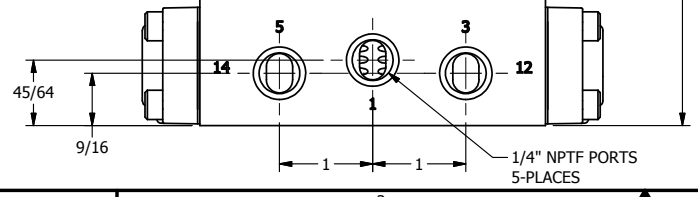

4

3

2

1

1/2" NPT CONDUIT CONNECTION

1/4" NPTF PORTS 5-PLACES

AAA
PRODUCTS INTERNATIONAL

AAA PRODUCTS INTERNATIONAL
7114 Harry Hines Blvd
Dallas, TX 75235

TITLE: 1/4" SIDE PORT, DBL SOL, 3 POS,
SPR CTR, SOL RTRN, REGEN CTR SPL,
CLASSIC SOL, PUSH OVRD

DRAWING NO.:
DIM_SY2DOP

THE INFORMATION CONTAINED WITHIN THIS DOCUMENT IS PROPRIETARY TO AAA PRODUCTS AND MAY NOT BE DISCLOSED WITHOUT PRIOR WRITTEN CONSENT