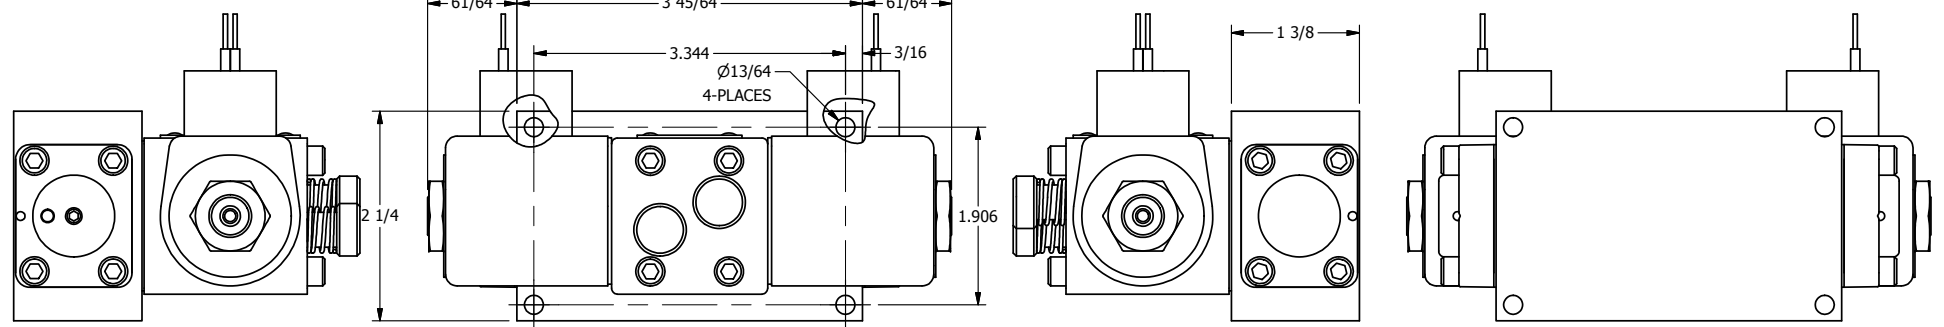

4

3

2

1

1/2" NPT CONDUIT CONNECTION

1/4" NPTF PORTS 5-PLACES

AAA
PRODUCTS INTERNATIONAL

AAA PRODUCTS INTERNATIONAL
7114 Harry Hines Blvd
Dallas, TX 75235

TITLE: 1/4" SIDE PORT, DBL SOL, 3 POS,
SPR CTR, SOL RTRN, REGEN CTR SPL,
CLASSIC SOL, PUSH OVRD

DRAWING NO.:
DIM_SY2DOP

THE INFORMATION CONTAINED WITHIN THIS DOCUMENT IS PROPRIETARY TO AAA PRODUCTS AND MAY NOT BE DISCLOSED WITHOUT PRIOR WRITTEN CONSENT