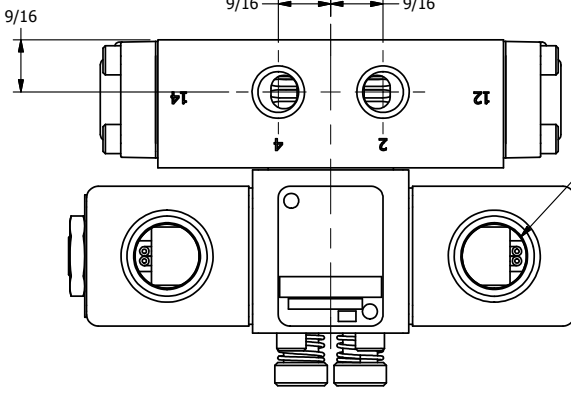

4

3

2

1

1/2" NPT CONDUIT CONNECTION

1/4" NPTF PORTS 5-PLACES

AAA
PRODUCTS INTERNATIONAL

AAA PRODUCTS INTERNATIONAL
7114 Harry Hines Blvd
Dallas, TX 75235

TITLE: 1/4" SIDE PORT, DBL SOL, 3 POS,
SPR CTR, SOL RTRN, REGEN CTR SPL,
CLASSIC SOL, PUSH OVRD

DRAWING NO.:
DIM_SY2DOP

THE INFORMATION CONTAINED WITHIN THIS DOCUMENT IS PROPRIETARY TO AAA PRODUCTS AND MAY NOT BE DISCLOSED WITHOUT PRIOR WRITTEN CONSENT