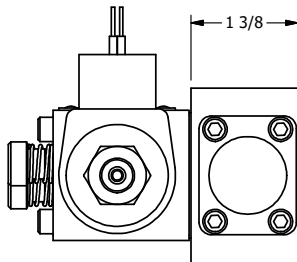

4

3

2

1

4

3

2

AAA
PRODUCTS
INTERNATIONAL

**AAA PRODUCTS
INTERNATIONAL**
7114 Harry Hines Blvd
Dallas, TX 75235

TITLE: 1/4" SIDE PORT, DBL SOL, 2 POS,
REGEN SPR CTR, CLASSIC SOL,
LCKNG OVRD, MAN SPL OVRD

DRAWING NO.:
DIM_SY2DOOS

THE INFORMATION CONTAINED WITHIN THIS DOCUMENT IS PROPRIETARY TO AAA PRODUCTS AND MAY NOT BE DISCLOSED WITHOUT PRIOR WRITTEN CONSENT