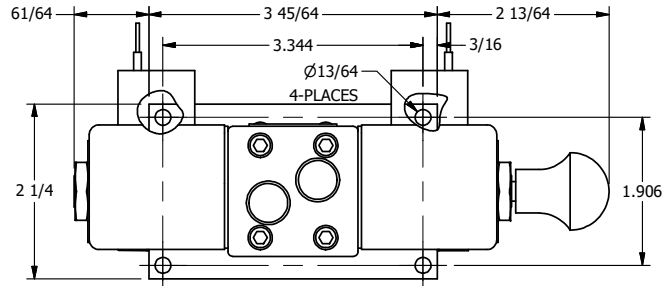

4

3

2

1

4

3

2

**AAA**  
PRODUCTS  
INTERNATIONAL

**AAA PRODUCTS  
INTERNATIONAL**  
7114 Harry Hines Blvd  
Dallas, TX 75235

TITLE: 1/4" SIDE PORT, DBL SOL, 2 POS,  
REGEN SPR CTR, CLASSIC SOL,  
LCKNG OVRD, MAN SPL OVRD

DRAWING NO.:  
DIM\_SY2DOOS

THE INFORMATION CONTAINED WITHIN THIS DOCUMENT IS PROPRIETARY TO AAA PRODUCTS AND MAY NOT BE DISCLOSED WITHOUT PRIOR WRITTEN CONSENT