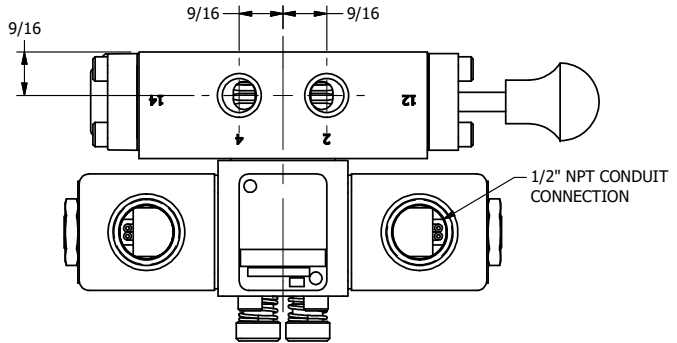

4

3

2

1

4

3

2

AAA
PRODUCTS
INTERNATIONAL

**AAA PRODUCTS
INTERNATIONAL**
7114 Harry Hines Blvd
Dallas, TX 75235

TITLE: 1/4" SIDE PORT, DBL SOL, 2 POS,
REGEN SPR CTR, CLASSIC SOL,
LCKNG OVRD, MAN SPL OVRD

DRAWING NO.:
DIM_SY2DOOS

THE INFORMATION CONTAINED WITHIN THIS DOCUMENT IS PROPRIETARY TO AAA PRODUCTS AND MAY NOT BE DISCLOSED WITHOUT PRIOR WRITTEN CONSENT