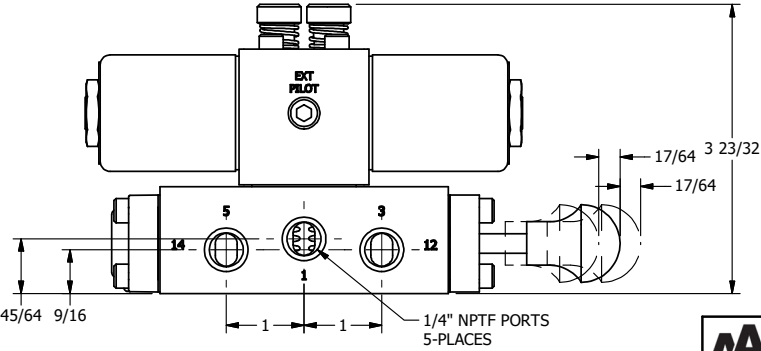

4

3

2

1

4

3

2

AAA
PRODUCTS
INTERNATIONAL

**AAA PRODUCTS
INTERNATIONAL**
7114 Harry Hines Blvd
Dallas, TX 75235

TITLE: 1/4" SIDE PORT, DBL SOL, 2 POS,
REGEN SPR CTR, CLASSIC SOL,
LCKNG OVRD, MAN SPL OVRD

DRAWING NO.:
DIM_SY2DOOS

THE INFORMATION CONTAINED WITHIN THIS DOCUMENT IS PROPRIETARY TO AAA PRODUCTS AND MAY NOT BE DISCLOSED WITHOUT PRIOR WRITTEN CONSENT