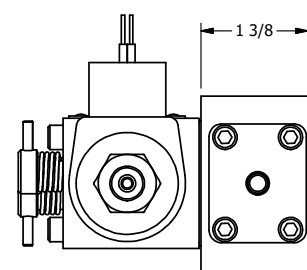

4

3

2

1

AAA
PRODUCTS
INTERNATIONAL

**AAA PRODUCTS
INTERNATIONAL**
7114 Harry Hines Blvd
Dallas, TX 75235

TITLE: 1/4" SIDE PORT, DBL SOL, 2 POS,
REGEN SPR CTR, CLASSIC SOL,
NON-LCKNG OVRD, THRD INDCTR PIN

DRAWING NO.:
DIM_SY2DONK