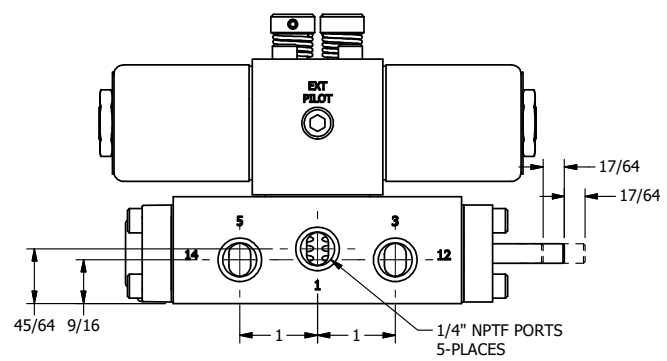

4

3

2

1

AAA
PRODUCTS
INTERNATIONAL

**AAA PRODUCTS
INTERNATIONAL**
7114 Harry Hines Blvd
Dallas, TX 75235

TITLE: 1/4" SIDE PORT, DBL SOL, 2 POS,
REGEN SPR CTR, CLASSIC SOL,
NON-LCKNG OVRD, THRD INDCTR PIN

DRAWING NO.:
DIM_SY2DONK