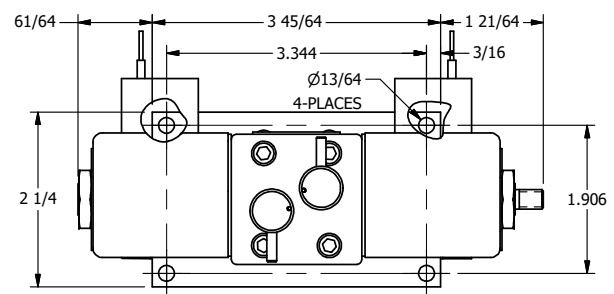

4

3

2

1

AAA
PRODUCTS
INTERNATIONAL

**AAA PRODUCTS
INTERNATIONAL**
7114 Harry Hines Blvd
Dallas, TX 75235

TITLE: 1/4" SIDE PORT, DBL SOL, 2 POS,
REGEN SPR CTR, CLASSIC SOL,
NON-LCKNG OVRD, THRD INDCTR PIN

DRAWING NO.:
DIM_SY2DONK