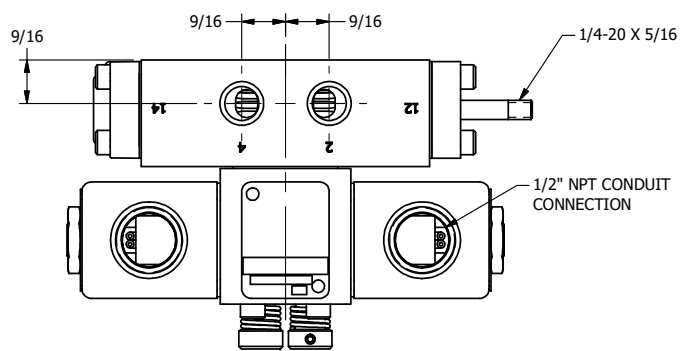

4

3

2

1

AAA
PRODUCTS
INTERNATIONAL

**AAA PRODUCTS
INTERNATIONAL**
7114 Harry Hines Blvd
Dallas, TX 75235

TITLE: 1/4" SIDE PORT, DBL SOL, 2 POS,
REGEN SPR CTR, CLASSIC SOL,
NON-LCKNG OVRD, THRD INDCTR PIN

DRAWING NO.:
DIM_SY2DONK