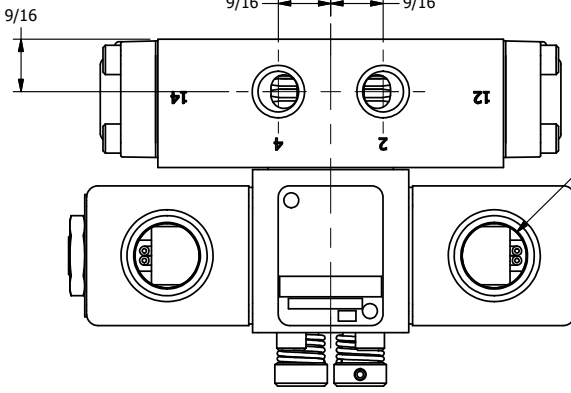

4

3

2

1

1/2" NPT CONDUIT CONNECTION

1/4" NPTF PORTS 5-PLACES

AAA
PRODUCTS
INTERNATIONAL

AAA PRODUCTS INTERNATIONAL
7114 Harry Hines Blvd
Dallas, TX 75235

TITLE: 1/4" SIDE PORT, DBL SOL, 3 POS,
SPR CTR, SOL RTRN, REGEN CTR SPL,
CLASSIC SOL, NON-LCKNG OVRD

DRAWING NO.:
DIM_SY2DON

THE INFORMATION CONTAINED WITHIN THIS DOCUMENT IS PROPRIETARY TO AAA PRODUCTS AND MAY NOT BE DISCLOSED WITHOUT PRIOR WRITTEN CONSENT