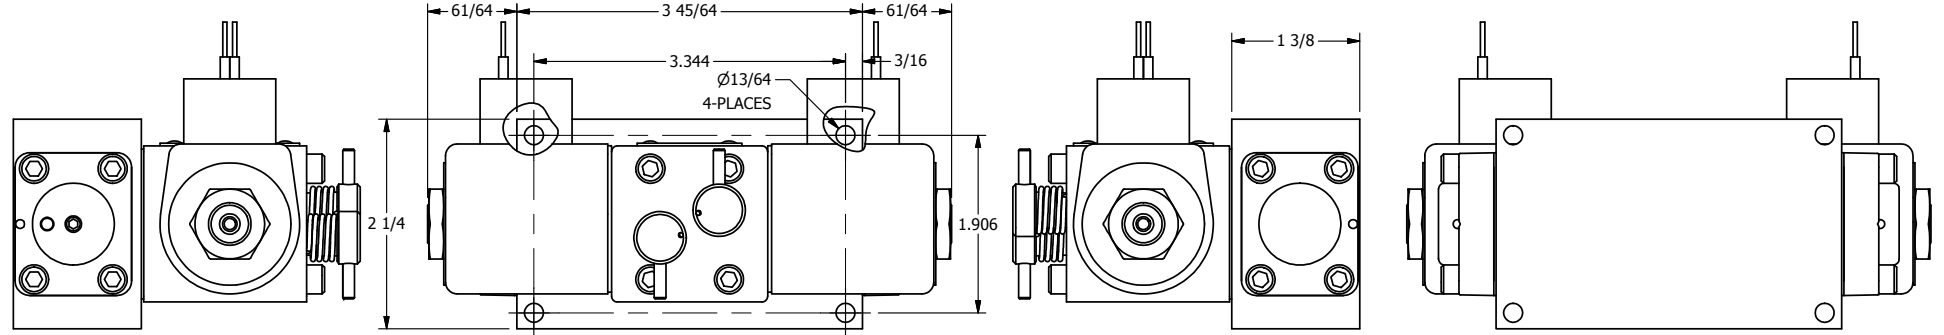

4

3

2

1

1/2" NPT CONDUIT CONNECTION

1/4" NPTF PORTS 5-PLACES

AAA
PRODUCTS
INTERNATIONAL

AAA PRODUCTS INTERNATIONAL
7114 Harry Hines Blvd
Dallas, TX 75235

TITLE: 1/4" SIDE PORT, DBL SOL, 3 POS,
SPR CTR, SOL RTRN, REGEN CTR SPL,
CLASSIC SOL, NON-LCKNG OVRD

DRAWING NO.:
DIM_SY2DON

THE INFORMATION CONTAINED WITHIN THIS DOCUMENT IS PROPRIETARY TO AAA PRODUCTS AND MAY NOT BE DISCLOSED WITHOUT PRIOR WRITTEN CONSENT