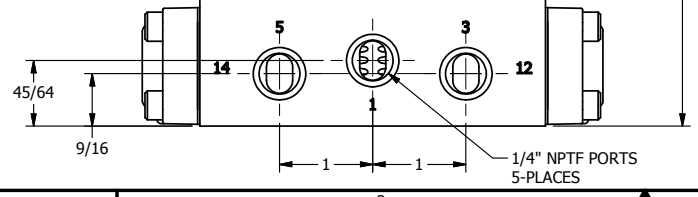

4

3

2

1

1/2" NPT CONDUIT CONNECTION

1/4" NPTF PORTS 5-PLACES

AAA
PRODUCTS
INTERNATIONAL

AAA PRODUCTS INTERNATIONAL
7114 Harry Hines Blvd
Dallas, TX 75235

TITLE: 1/4" SIDE PORT, DBL SOL, 3 POS,
SPR CTR, SOL RTRN, REGEN CTR SPL,
CLASSIC SOL, NON-LCKNG OVRD

DRAWING NO.:
DIM_SY2DON

THE INFORMATION CONTAINED WITHIN THIS DOCUMENT IS PROPRIETARY TO AAA PRODUCTS AND MAY NOT BE DISCLOSED WITHOUT PRIOR WRITTEN CONSENT