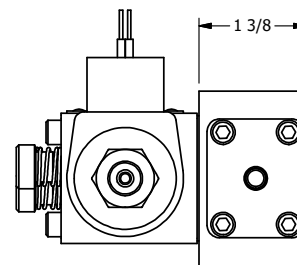

4

3

2

1

**AAA**  
PRODUCTS  
INTERNATIONAL

**AAA PRODUCTS  
INTERNATIONAL**  
7114 Harry Hines Blvd  
Dallas, TX 75235

TITLE: 1/4" SIDE PORT, DBL SOL, 2 POS,  
REGEN SPR CTR, CLASSIC SOL,  
LCKNG OVRD, THREADED INDCTR PIN

DRAWING NO.:  
DIM\_SY2DOK

THE INFORMATION CONTAINED WITHIN THIS DOCUMENT IS PROPRIETARY TO AAA PRODUCTS AND MAY NOT BE DISCLOSED WITHOUT PRIOR WRITTEN CONSENT

4

3

2

1

B

B