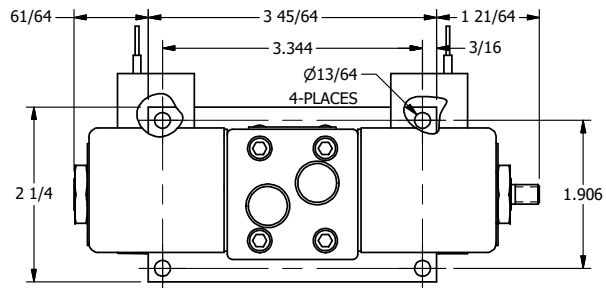

4

3

2

1

**AAA**  
PRODUCTS  
INTERNATIONAL

**AAA PRODUCTS  
INTERNATIONAL**  
7114 Harry Hines Blvd  
Dallas, TX 75235

TITLE: 1/4" SIDE PORT, DBL SOL, 2 POS,  
REGEN SPR CTR, CLASSIC SOL,  
LCKNG OVRD, THREADED INDCTR PIN

DRAWING NO.:  
DIM\_SY2DOK

THE INFORMATION CONTAINED WITHIN THIS DOCUMENT IS PROPRIETARY TO AAA PRODUCTS AND MAY NOT BE DISCLOSED WITHOUT PRIOR WRITTEN CONSENT

4

3

2

1

B

B