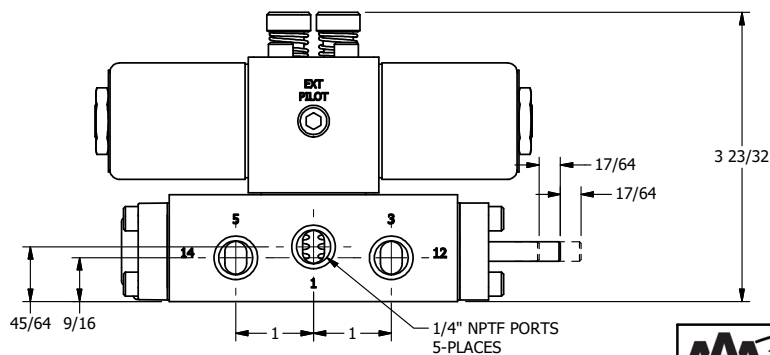

4

3

2

1

**AAA**  
PRODUCTS  
INTERNATIONAL

**AAA PRODUCTS  
INTERNATIONAL**  
7114 Harry Hines Blvd  
Dallas, TX 75235

TITLE: 1/4" SIDE PORT, DBL SOL, 2 POS,  
REGEN SPR CTR, CLASSIC SOL,  
LCKNG OVRD, THREADED INDCTR PIN

DRAWING NO.:  
DIM\_SY2DOK

THE INFORMATION CONTAINED WITHIN THIS DOCUMENT IS PROPRIETARY TO AAA PRODUCTS AND MAY NOT BE DISCLOSED WITHOUT PRIOR WRITTEN CONSENT

4

3

2

1

B

B