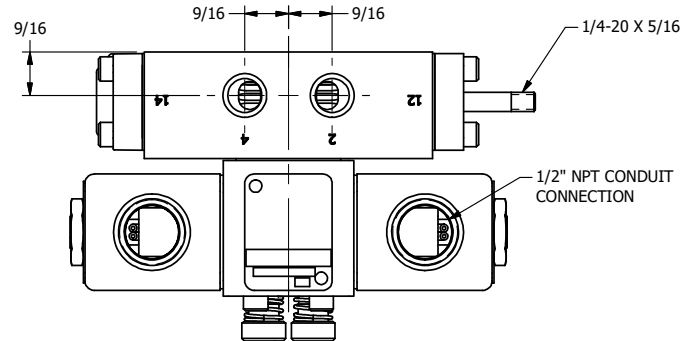

4

3

2

1

**AAA**  
PRODUCTS  
INTERNATIONAL

**AAA PRODUCTS  
INTERNATIONAL**  
7114 Harry Hines Blvd  
Dallas, TX 75235

TITLE: 1/4" SIDE PORT, DBL SOL, 2 POS,  
REGEN SPR CTR, CLASSIC SOL,  
LCKNG OVRD, THREADED INDCTR PIN

DRAWING NO.:  
DIM\_SY2DOK

THE INFORMATION CONTAINED WITHIN THIS DOCUMENT IS PROPRIETARY TO AAA PRODUCTS AND MAY NOT BE DISCLOSED WITHOUT PRIOR WRITTEN CONSENT

4

3

2

1

B

B