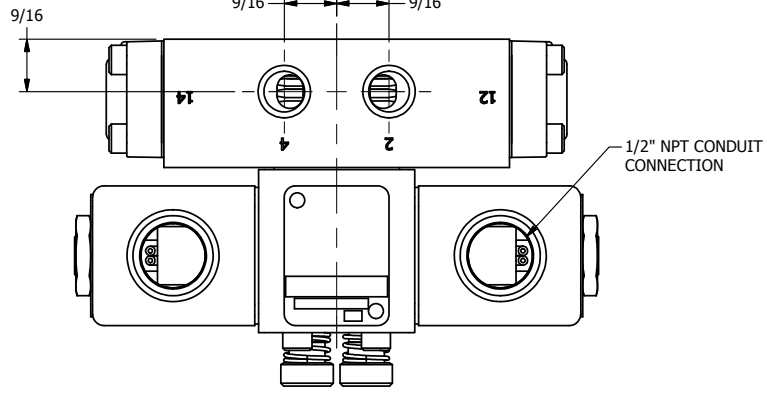

4

3

2

1

**AAA**  
PRODUCTS  
INTERNATIONAL

**AAA PRODUCTS  
INTERNATIONAL**  
7114 Harry Hines Blvd  
Dallas, TX 75235

TITLE: 1/4" SIDE PORT, DBL SOL, 3 POS,  
SPR CTR, SOL RTRN, REGEN CTR SPL,  
CLASSIC SOL, LCKNG OVRD

DRAWING NO.:  
DIM\_SY2DO

THE INFORMATION CONTAINED WITHIN THIS DOCUMENT IS PROPRIETARY TO AAA PRODUCTS AND MAY NOT BE DISCLOSED WITHOUT PRIOR WRITTEN CONSENT

4

3

2

1

B

B