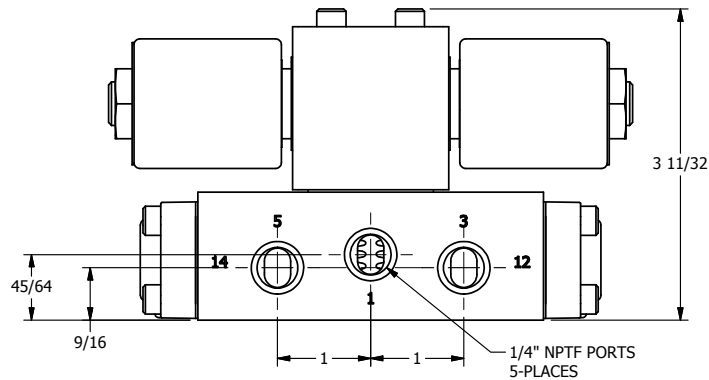

4

3

2

1

AAA
PRODUCTS
INTERNATIONAL

**AAA PRODUCTS
INTERNATIONAL**
7114 Harry Hines Blvd
Dallas, TX 75235

TITLE 1/4" SIDE PORT, DBL SOL, 3 POS,
SPR CTR, SOL RTRN, REGEN CTR SPL,
MOLD-OVER, TAPPED VENT

DRAWING NO.:
DIM_SY2DMT