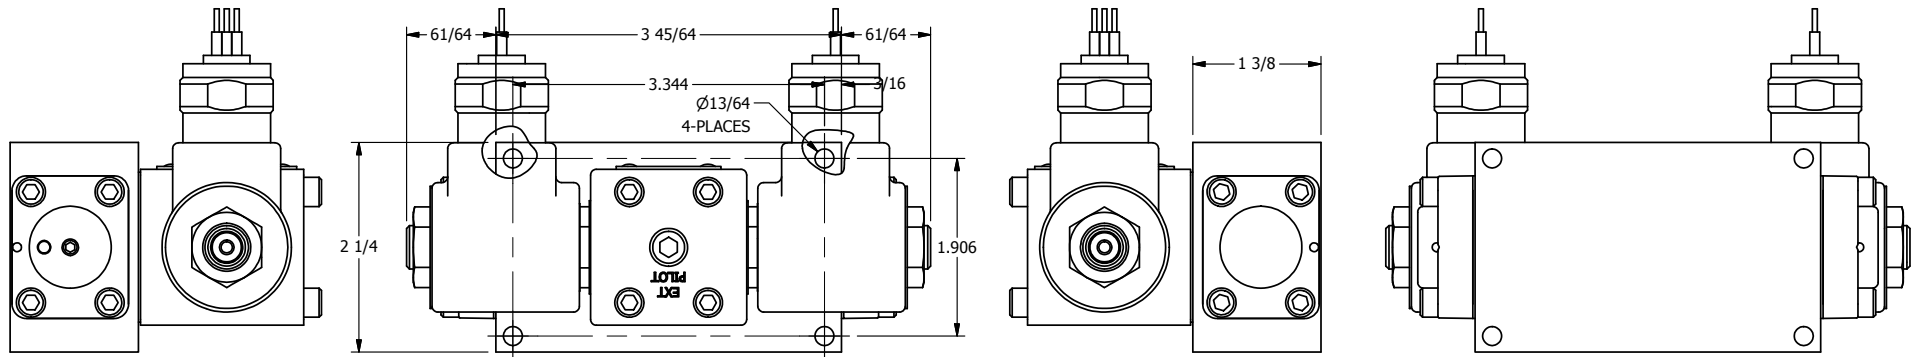

4

3

2

1

AAA
PRODUCTS
INTERNATIONAL

**AAA PRODUCTS
INTERNATIONAL**
7114 Harry Hines Blvd
Dallas, TX 75235

TITLE 1/4" SIDE PORT, DBL SOL, 3 POS,
SPR CTR, SOL RTRN, REGEN CTR SPL,
MOLD-OVER, TAPPED VENT

DRAWING NO.:
DIM_SY2DMT