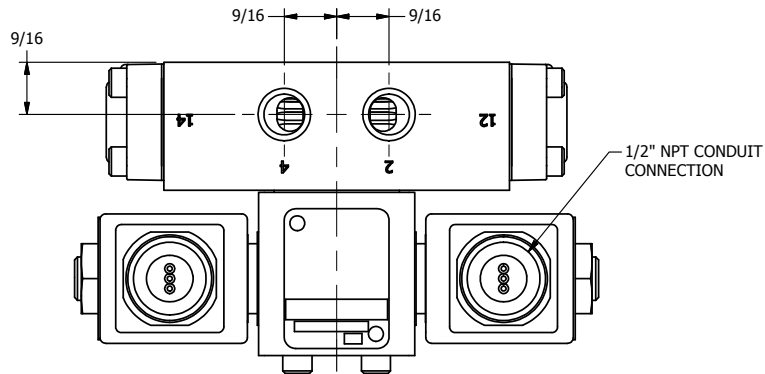

4

3

2

1

AAA
PRODUCTS
INTERNATIONAL

**AAA PRODUCTS
INTERNATIONAL**
7114 Harry Hines Blvd
Dallas, TX 75235

TITLE 1/4" SIDE PORT, DBL SOL, 3 POS,
SPR CTR, SOL RTRN, REGEN CTR SPL,
MOLD-OVER, TAPPED VENT

DRAWING NO.:
DIM_SY2DMT