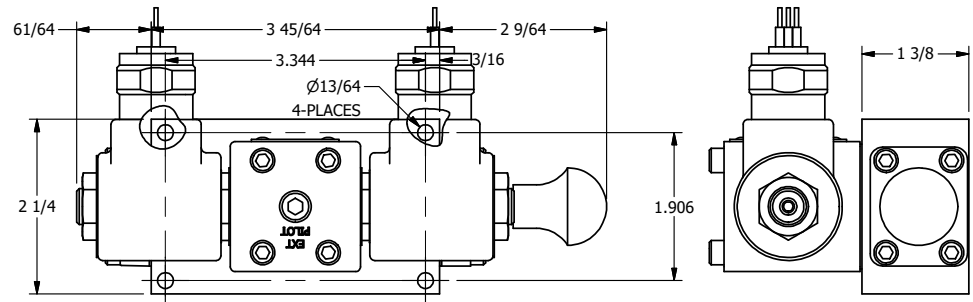

4

3

2

1

**AAA**  
PRODUCTS  
INTERNATIONAL

**AAA PRODUCTS  
INTERNATIONAL**  
7114 Harry Hines Blvd  
Dallas, TX 75235

TITLE: 1/4" SIDE PORT, DBL SOL, 2 POS,  
SPR CTR, SOL SHFT, REGEN CTR SPL,  
MOLD-OVER, MAN SPL OVRD

DRAWING NO.:  
DIM\_SY2DMOS

THE INFORMATION CONTAINED WITHIN THIS DOCUMENT IS PROPRIETARY TO AAA PRODUCTS AND MAY NOT BE DISCLOSED WITHOUT PRIOR WRITTEN CONSENT

4

3

2

1