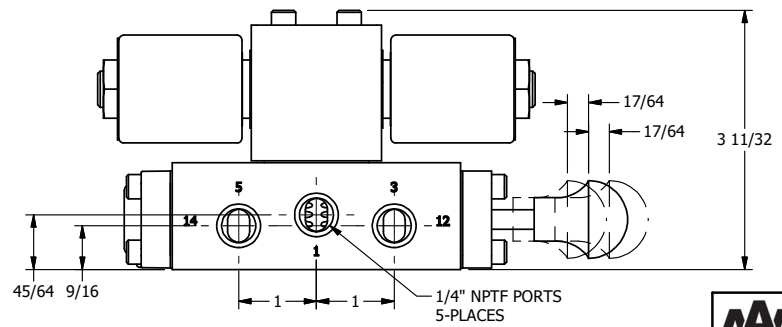

4

3

2

1

**AAA**  
PRODUCTS  
INTERNATIONAL

**AAA PRODUCTS  
INTERNATIONAL**  
7114 Harry Hines Blvd  
Dallas, TX 75235

TITLE: 1/4" SIDE PORT, DBL SOL, 2 POS,  
SPR CTR, SOL SHFT, REGEN CTR SPL,  
MOLD-OVER, MAN SPL OVRD

DRAWING NO.:  
DIM\_SY2DMOS

THE INFORMATION CONTAINED WITHIN THIS DOCUMENT IS PROPRIETARY TO AAA PRODUCTS AND MAY NOT BE DISCLOSED WITHOUT PRIOR WRITTEN CONSENT

4

3

2

1