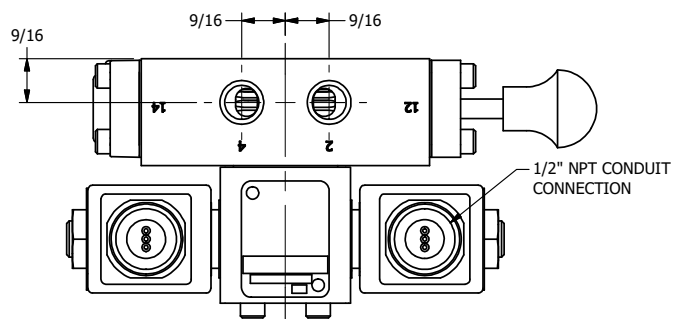

4

3

2

1

**AAA**  
PRODUCTS  
INTERNATIONAL

**AAA PRODUCTS  
INTERNATIONAL**  
7114 Harry Hines Blvd  
Dallas, TX 75235

TITLE: 1/4" SIDE PORT, DBL SOL, 2 POS,  
SPR CTR, SOL SHFT, REGEN CTR SPL,  
MOLD-OVER, MAN SPL OVRD

DRAWING NO.:  
DIM\_SY2DMOS

THE INFORMATION CONTAINED WITHIN THIS DOCUMENT IS PROPRIETARY TO AAA PRODUCTS AND MAY NOT BE DISCLOSED WITHOUT PRIOR WRITTEN CONSENT

4

3

2

1