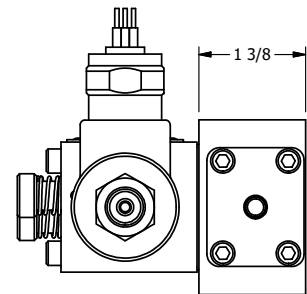

4

3

2

1

4

3

2

1

AAA
PRODUCTS
INTERNATIONAL

AAA PRODUCTS INTERNATIONAL
7114 Harry Hines Blvd
Dallas, TX 75235

TITLE 1/4" SIDE PORT, DBL SOL, 2 POS,
SPR REGEN CTR, MOLD-OVER,
PUSH OVRD, THD INDCTR PIN

DRAWING NO.:
DIM_SY2DMOPK