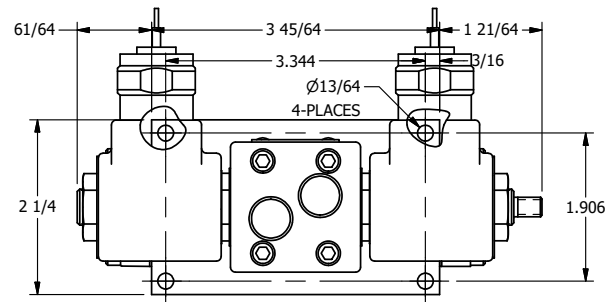

4

3

2

1

4

3

2

1

AAA
PRODUCTS
INTERNATIONAL

AAA PRODUCTS INTERNATIONAL
7114 Harry Hines Blvd
Dallas, TX 75235

TITLE 1/4" SIDE PORT, DBL SOL, 2 POS,
SPR REGEN CTR, MOLD-OVER,
PUSH OVRD, THD INDCTR PIN

DRAWING NO.:
DIM_SY2DMOPK