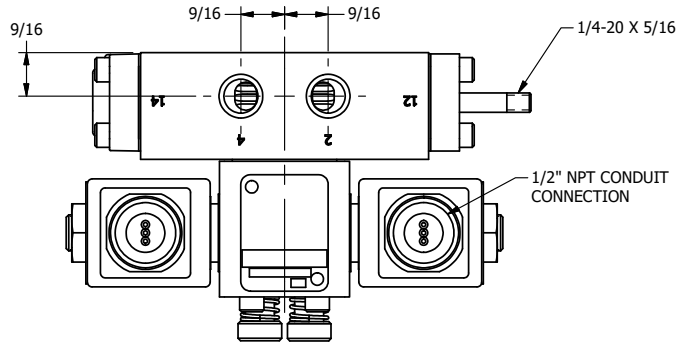

4

3

2

1

4

3

2

1

AAA
PRODUCTS
INTERNATIONAL

AAA PRODUCTS INTERNATIONAL
7114 Harry Hines Blvd
Dallas, TX 75235

TITLE 1/4" SIDE PORT, DBL SOL, 2 POS,
SPR REGEN CTR, MOLD-OVER,
PUSH OVRD, THD INDCTR PIN

DRAWING NO.:
DIM_SY2DMOPK

THE INFORMATION CONTAINED WITHIN THIS DOCUMENT IS PROPRIETARY TO AAA PRODUCTS AND MAY NOT BE DISCLOSED WITHOUT PRIOR WRITTEN CONSENT