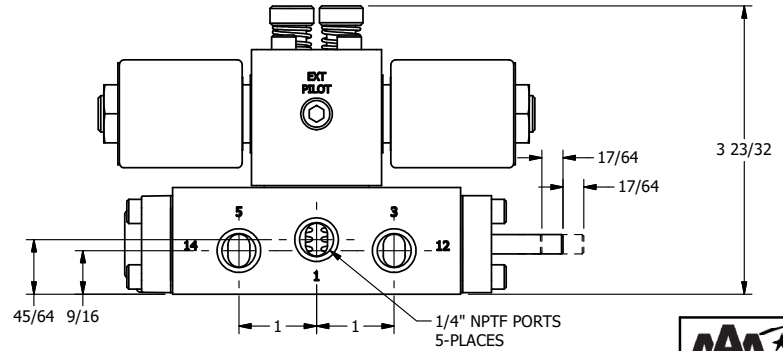

4

3

2

1

4

3

2

1

AAA
PRODUCTS
INTERNATIONAL

AAA PRODUCTS INTERNATIONAL
7114 Harry Hines Blvd
Dallas, TX 75235

TITLE 1/4" SIDE PORT, DBL SOL, 2 POS,
SPR REGEN CTR, MOLD-OVER,
PUSH OVRD, THD INDCTR PIN

DRAWING NO.:
DIM_SY2DMOPK

THE INFORMATION CONTAINED WITHIN THIS DOCUMENT IS PROPRIETARY TO AAA PRODUCTS AND MAY NOT BE DISCLOSED WITHOUT PRIOR WRITTEN CONSENT