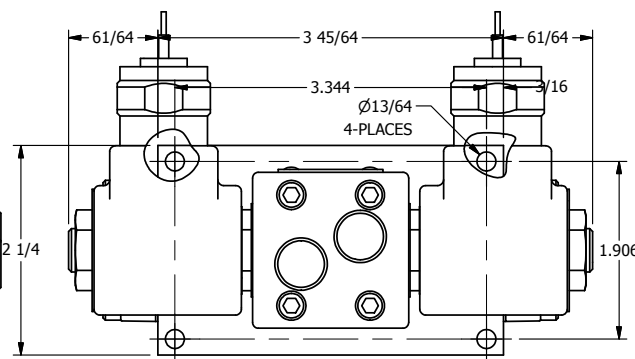

4

3

2

1

1/2" NPT CONDUIT CONNECTION

1/4" NPTF PORTS 5-PLACES

**AAA**  
PRODUCTS  
INTERNATIONAL

**AAA PRODUCTS INTERNATIONAL**  
7114 Harry Hines Blvd  
Dallas, TX 75235

TITLE: 1/4" SIDE PORT, DBL SOL, 3 POS,  
SPR CTR, SOL RTRN, REGEN CTR SPL,  
MOLD-OVER, PUSH OVRD

DRAWING NO.:  
DIM\_SY2DMOP

THE INFORMATION CONTAINED WITHIN THIS DOCUMENT IS PROPRIETARY TO AAA PRODUCTS AND MAY NOT BE DISCLOSED WITHOUT PRIOR WRITTEN CONSENT