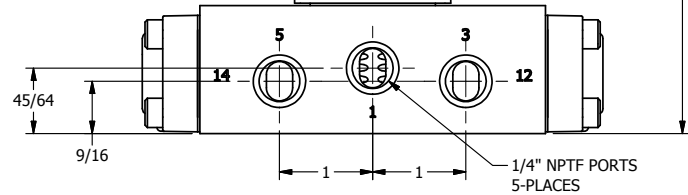

4

3

2

1

1/2" NPT CONDUIT CONNECTION

1/4" NPTF PORTS 5-PLACES

**AAA**  
PRODUCTS  
INTERNATIONAL

**AAA PRODUCTS INTERNATIONAL**  
7114 Harry Hines Blvd  
Dallas, TX 75235

TITLE: 1/4" SIDE PORT, DBL SOL, 3 POS,  
SPR CTR, SOL RTRN, REGEN CTR SPL,  
MOLD-OVER, PUSH OVRD

DRAWING NO.:  
DIM\_SY2DMOP

THE INFORMATION CONTAINED WITHIN THIS DOCUMENT IS PROPRIETARY TO AAA PRODUCTS AND MAY NOT BE DISCLOSED WITHOUT PRIOR WRITTEN CONSENT