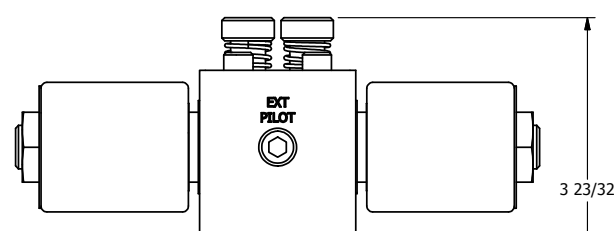

4

3

2

1

1/2" NPT CONDUIT CONNECTION

1/4" NPTF PORTS 5-PLACES

**AAA**  
PRODUCTS  
INTERNATIONAL

**AAA PRODUCTS INTERNATIONAL**  
7114 Harry Hines Blvd  
Dallas, TX 75235

TITLE: 1/4" SIDE PORT, DBL SOL, 3 POS,  
SPR CTR, SOL RTRN, REGEN CTR SPL,  
MOLD-OVER, PUSH OVRD

DRAWING NO.:  
DIM\_SY2DMOP

THE INFORMATION CONTAINED WITHIN THIS DOCUMENT IS PROPRIETARY TO AAA PRODUCTS AND MAY NOT BE DISCLOSED WITHOUT PRIOR WRITTEN CONSENT