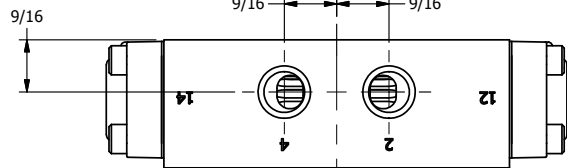

4

3

2

1

1/2" NPT CONDUIT CONNECTION

1/4" NPTF PORTS 5-PLACES

**AAA**  
PRODUCTS  
INTERNATIONAL

**AAA PRODUCTS INTERNATIONAL**  
7114 Harry Hines Blvd  
Dallas, TX 75235

TITLE: 1/4" SIDE PORT, DBL SOL, 3 POS,  
SPR CTR, SOL RTRN, REGEN CTR SPL,  
MOLD-OVER, PUSH OVRD

DRAWING NO.:  
DIM\_SY2DMOP

THE INFORMATION CONTAINED WITHIN THIS DOCUMENT IS PROPRIETARY TO AAA PRODUCTS AND MAY NOT BE DISCLOSED WITHOUT PRIOR WRITTEN CONSENT