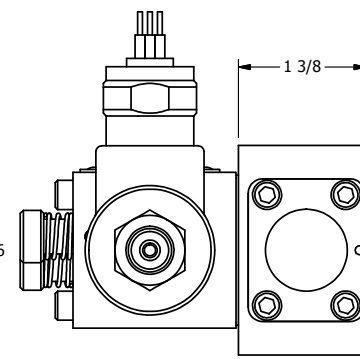

4

3

2

1

1/2" NPT CONDUIT CONNECTION

1/4" NPTF PORTS 5-PLACES

**AAA**  
PRODUCTS  
INTERNATIONAL

**AAA PRODUCTS INTERNATIONAL**  
7114 Harry Hines Blvd  
Dallas, TX 75235

TITLE: 1/4" SIDE PORT, DBL SOL, 3 POS,  
SPR CTR, SOL RTRN, REGEN CTR SPL,  
MOLD-OVER, PUSH OVRD

DRAWING NO.:  
DIM\_SY2DMOP

THE INFORMATION CONTAINED WITHIN THIS DOCUMENT IS PROPRIETARY TO AAA PRODUCTS AND MAY NOT BE DISCLOSED WITHOUT PRIOR WRITTEN CONSENT