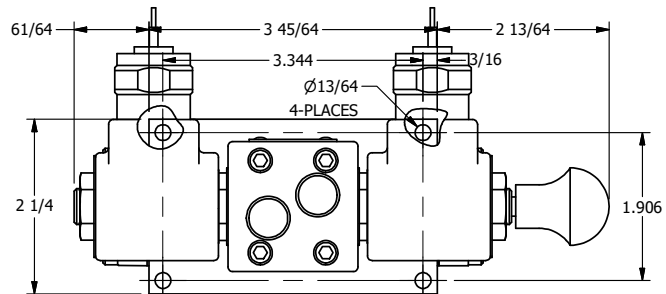

4

3

2

1

1/2" NPT CONDUIT CONNECTION

1 3/8

1/4" NPTF PORTS 5-PLACES

45/64 9/16

**AAA**  
PRODUCTS INTERNATIONAL  
7114 Harry Hines Blvd  
Dallas, TX 75235

TITLE: 1/4" SIDE PORT, DBL SOL, 2 POS,  
REGEN SPR CTR, MOLD-OVER,  
LCKNG OVRD, MAN SPL OVRD

DRAWING NO.:  
DIM\_SY2DMOOS

4

3

2

THE INFORMATION CONTAINED WITHIN THIS DOCUMENT IS PROPRIETARY TO AAA PRODUCTS AND MAY NOT BE DISCLOSED WITHOUT PRIOR WRITTEN CONSENT