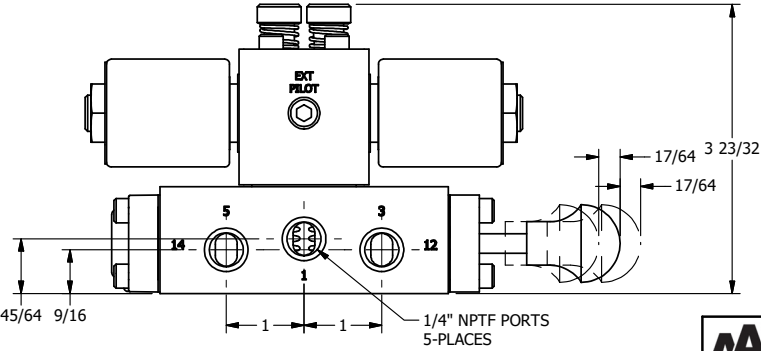

4

3

2

1

1/2" NPT CONDUIT CONNECTION

1 3/8

1/4" NPTF PORTS 5-PLACES

45/64 9/16

**AAA**  
PRODUCTS INTERNATIONAL  
7114 Harry Hines Blvd  
Dallas, TX 75235

TITLE: 1/4" SIDE PORT, DBL SOL, 2 POS,  
REGEN SPR CTR, MOLD-OVER,  
LCKNG OVRD, MAN SPL OVRD

DRAWING NO.:  
DIM\_SY2DMOOS

4

3

2

THE INFORMATION CONTAINED WITHIN THIS DOCUMENT IS PROPRIETARY TO AAA PRODUCTS AND MAY NOT BE DISCLOSED WITHOUT PRIOR WRITTEN CONSENT