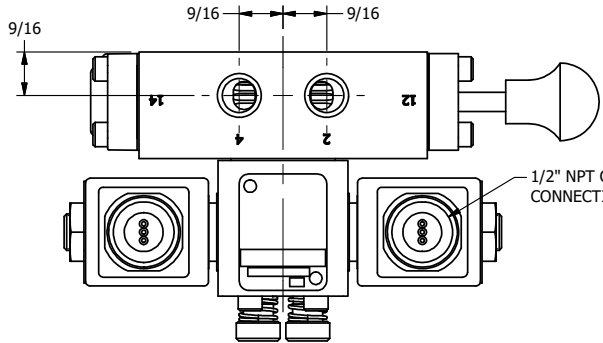

4

3

2

1

1/2" NPT CONDUIT CONNECTION

1 3/8

1/4" NPTF PORTS 5-PLACES

45/64 9/16

**AAA**  
PRODUCTS INTERNATIONAL  
7114 Harry Hines Blvd  
Dallas, TX 75235

TITLE: 1/4" SIDE PORT, DBL SOL, 2 POS,  
REGEN SPR CTR, MOLD-OVER,  
LCKNG OVRD, MAN SPL OVRD

DRAWING NO.:  
DIM\_SY2DMOOS

4

3

2

THE INFORMATION CONTAINED WITHIN THIS DOCUMENT IS PROPRIETARY TO AAA PRODUCTS AND MAY NOT BE DISCLOSED WITHOUT PRIOR WRITTEN CONSENT