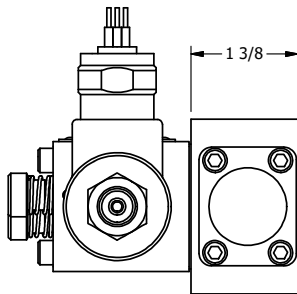

4

3

2

1

1/2" NPT CONDUIT CONNECTION

1 3/8

1/4" NPTF PORTS 5-PLACES

45/64 9/16

**AAA**  
PRODUCTS INTERNATIONAL  
7114 Harry Hines Blvd  
Dallas, TX 75235

TITLE: 1/4" SIDE PORT, DBL SOL, 2 POS,  
REGEN SPR CTR, MOLD-OVER,  
LCKNG OVRD, MAN SPL OVRD

DRAWING NO.:  
DIM\_SY2DMOOS

4

3

2

THE INFORMATION CONTAINED WITHIN THIS DOCUMENT IS PROPRIETARY TO AAA PRODUCTS AND MAY NOT BE DISCLOSED WITHOUT PRIOR WRITTEN CONSENT