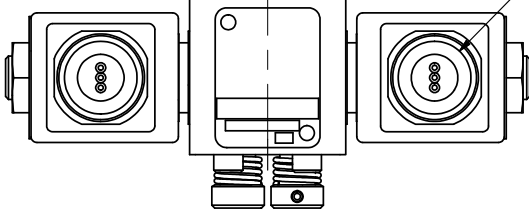

4

3

2

1

1/2" NPT CONDUIT CONNECTION

1/8" NPTF TAPPED VENT 2-PLACES

3 23/32

1/4" NPTF PORTS 5-PLACES

**AAA**  
PRODUCTS  
INTERNATIONAL

**AAA PRODUCTS INTERNATIONAL**  
7114 Harry Hines Blvd  
Dallas, TX 75235

TITLE: 1/4" SIDE PORT, DBL SOL, 3 POS,  
REGEN SPR CTR, MOLD-OVER,  
NON-LCKNG OVRD, TPD VENT