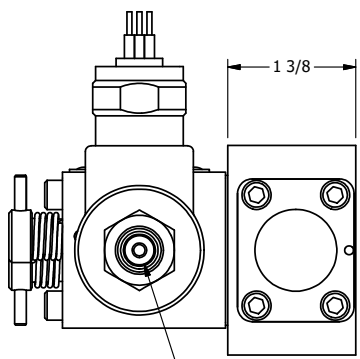

4

3

2

1

1/2" NPT CONDUIT CONNECTION

1/8" NPTF TAPPED VENT 2-PLACES

3 23/32

1/4" NPTF PORTS 5-PLACES

**AAA**  
PRODUCTS  
INTERNATIONAL

**AAA PRODUCTS INTERNATIONAL**  
7114 Harry Hines Blvd  
Dallas, TX 75235

TITLE: 1/4" SIDE PORT, DBL SOL, 3 POS,  
REGEN SPR CTR, MOLD-OVER,  
NON-LCKNG OVRD, TPD VENT