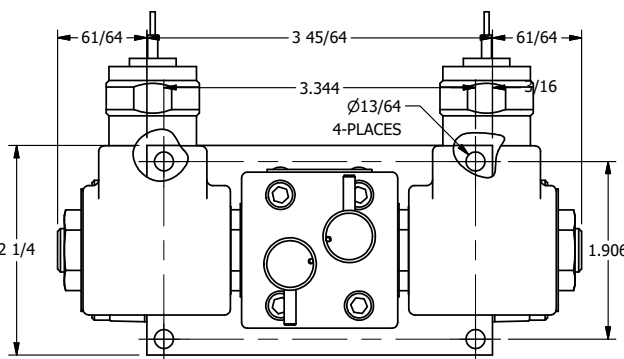

4

3

2

1

1/2" NPT CONDUIT CONNECTION

1/8" NPTF TAPPED VENT 2-PLACES

3 23/32

1/4" NPTF PORTS 5-PLACES

**AAA**  
PRODUCTS  
INTERNATIONAL

**AAA PRODUCTS INTERNATIONAL**  
7114 Harry Hines Blvd  
Dallas, TX 75235

TITLE: 1/4" SIDE PORT, DBL SOL, 3 POS,  
REGEN SPR CTR, MOLD-OVER,  
NON-LCKNG OVRD, TPD VENT