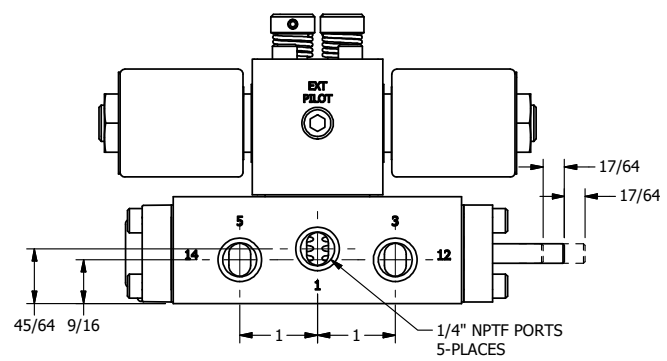

4

3

2

1

4

3

2

AAA
PRODUCTS
INTERNATIONAL

AAA PRODUCTS INTERNATIONAL
7114 Harry Hines Blvd
Dallas, TX 75235

TITLE: 1/4" SIDE PORT, DBL SOL, 2 POS,
REGEN SPR CTR, MOLD-OVER,
NON-LCKNG OVRD, THRD INDCTR PIN

DRAWING NO.:
DIM_SY2DMONK

THE INFORMATION CONTAINED WITHIN THIS DOCUMENT IS PROPRIETARY TO AAA PRODUCTS AND MAY NOT BE DISCLOSED WITHOUT PRIOR WRITTEN CONSENT