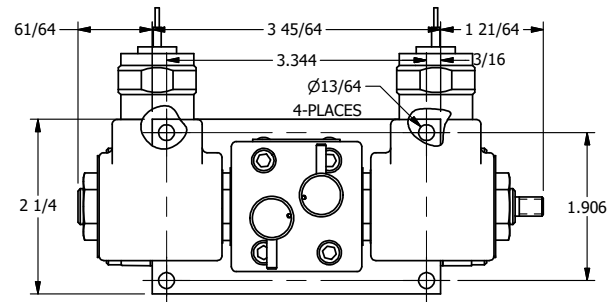

4

3

2

1

4

3

2

AAA
PRODUCTS
INTERNATIONAL

AAA PRODUCTS INTERNATIONAL
7114 Harry Hines Blvd
Dallas, TX 75235

TITLE: 1/4" SIDE PORT, DBL SOL, 2 POS,
REGEN SPR CTR, MOLD-OVER,
NON-LCKNG OVRD, THRD INDCTR PIN

DRAWING NO.:
DIM_SY2DMONK

THE INFORMATION CONTAINED WITHIN THIS DOCUMENT IS PROPRIETARY TO AAA PRODUCTS AND MAY NOT BE DISCLOSED WITHOUT PRIOR WRITTEN CONSENT