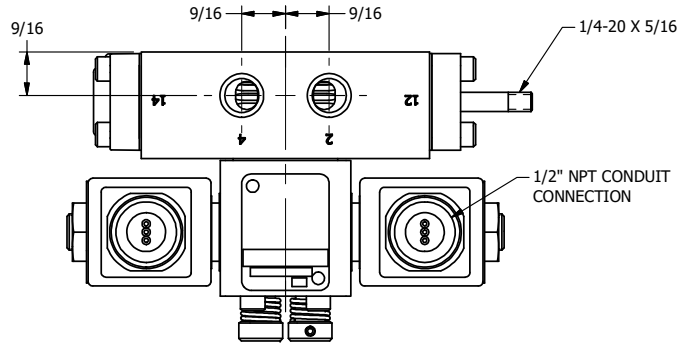

4

3

2

1

4

3

2

AAA
PRODUCTS
INTERNATIONAL

AAA PRODUCTS INTERNATIONAL
7114 Harry Hines Blvd
Dallas, TX 75235

TITLE: 1/4" SIDE PORT, DBL SOL, 2 POS,
REGEN SPR CTR, MOLD-OVER,
NON-LCKNG OVRD, THRD INDCTR PIN

DRAWING NO.:
DIM_SY2DMONK

THE INFORMATION CONTAINED WITHIN THIS DOCUMENT IS PROPRIETARY TO AAA PRODUCTS AND MAY NOT BE DISCLOSED WITHOUT PRIOR WRITTEN CONSENT