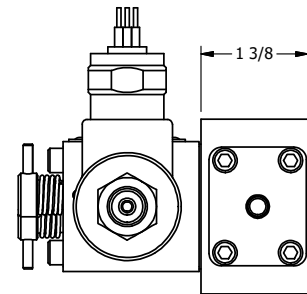

4

3

2

1

4

3

2

AAA
PRODUCTS
INTERNATIONAL

AAA PRODUCTS INTERNATIONAL
7114 Harry Hines Blvd
Dallas, TX 75235

TITLE: 1/4" SIDE PORT, DBL SOL, 2 POS,
REGEN SPR CTR, MOLD-OVER,
NON-LCKNG OVRD, THRD INDCTR PIN

DRAWING NO.:
DIM_SY2DMONK

THE INFORMATION CONTAINED WITHIN THIS DOCUMENT IS PROPRIETARY TO AAA PRODUCTS AND MAY NOT BE DISCLOSED WITHOUT PRIOR WRITTEN CONSENT