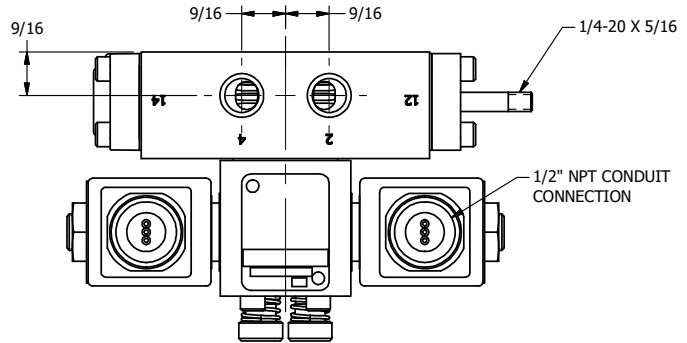

4

3

2

1

AAA
PRODUCTS
INTERNATIONAL

AAA PRODUCTS INTERNATIONAL
7114 Harry Hines Blvd
Dallas, TX 75235

TITLE: 1/4" SIDE PORT, DBL SOL, 2 POS,
REGEN SPR CTR, MOLD-OVER,
LCKNG OVRD, THREADED INDCTR PIN

DRAWING NO.:
DIM_SY2DMOK