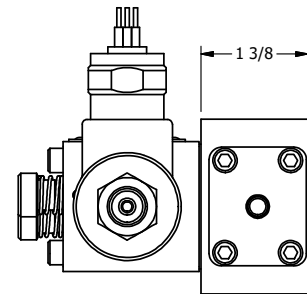

4

3

2

1

AAA
PRODUCTS
INTERNATIONAL

AAA PRODUCTS INTERNATIONAL
7114 Harry Hines Blvd
Dallas, TX 75235

TITLE: 1/4" SIDE PORT, DBL SOL, 2 POS,
REGEN SPR CTR, MOLD-OVER,
LCKNG OVRD, THREADED INDCTR PIN

DRAWING NO.:
DIM_SY2DMOK