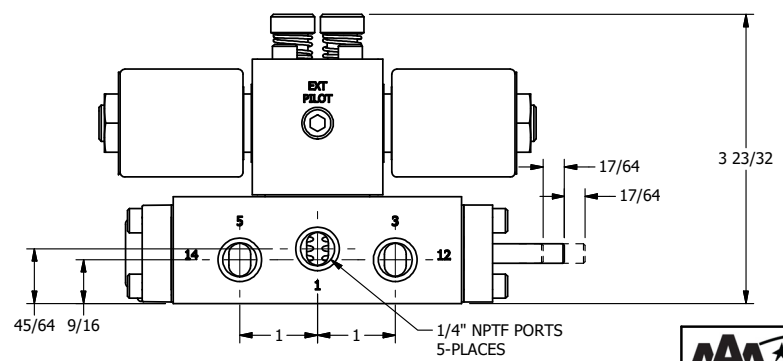

4

3

2

1

AAA
PRODUCTS
INTERNATIONAL

AAA PRODUCTS INTERNATIONAL
7114 Harry Hines Blvd
Dallas, TX 75235

TITLE: 1/4" SIDE PORT, DBL SOL, 2 POS,
REGEN SPR CTR, MOLD-OVER,
LCKNG OVRD, THREADED INDCTR PIN

DRAWING NO.:
DIM_SY2DMOK