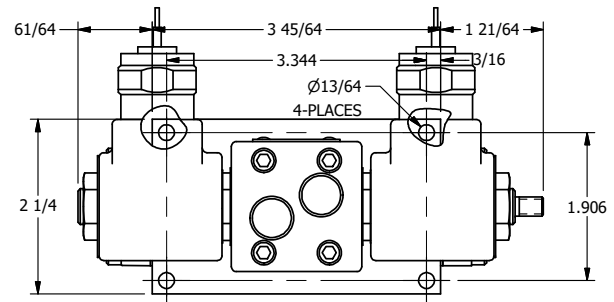

4

3

2

1

AAA
PRODUCTS
INTERNATIONAL

AAA PRODUCTS INTERNATIONAL
7114 Harry Hines Blvd
Dallas, TX 75235

TITLE: 1/4" SIDE PORT, DBL SOL, 2 POS,
REGEN SPR CTR, MOLD-OVER,
LCKNG OVRD, THREADED INDCTR PIN

DRAWING NO.:
DIM_SY2DMOK