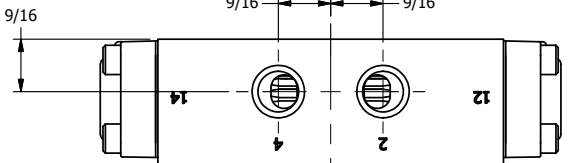

4

3

2

1

1/2" NPT CONDUIT CONNECTION

1/4" NPTF PORTS 5-PLACES

AAA
PRODUCTS
INTERNATIONAL

AAA PRODUCTS INTERNATIONAL
7114 Harry Hines Blvd
Dallas, TX 75235

TITLE: 1/4" SIDE PORT, DBL SOL, 3 POS,
SPR CTR, SOL RTRN, REGEN CTR SPL,
MOLD-OVER, LCKNG OVRD

DRAWING NO.:
DIM_SY2DMO

THE INFORMATION CONTAINED WITHIN THIS DOCUMENT IS PROPRIETARY TO AAA PRODUCTS AND MAY NOT BE DISCLOSED WITHOUT PRIOR WRITTEN CONSENT