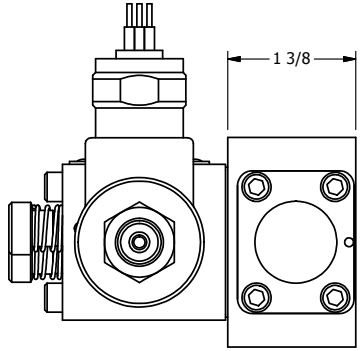

4

3

2

1

1/2" NPT CONDUIT CONNECTION

1/4" NPTF PORTS 5-PLACES

AAA
PRODUCTS
INTERNATIONAL

AAA PRODUCTS INTERNATIONAL
7114 Harry Hines Blvd
Dallas, TX 75235

TITLE: 1/4" SIDE PORT, DBL SOL, 3 POS,
SPR CTR, SOL RTRN, REGEN CTR SPL,
MOLD-OVER, LCKNG OVRD

DRAWING NO.:
DIM_SY2DMO

THE INFORMATION CONTAINED WITHIN THIS DOCUMENT IS PROPRIETARY TO AAA PRODUCTS AND MAY NOT BE DISCLOSED WITHOUT PRIOR WRITTEN CONSENT