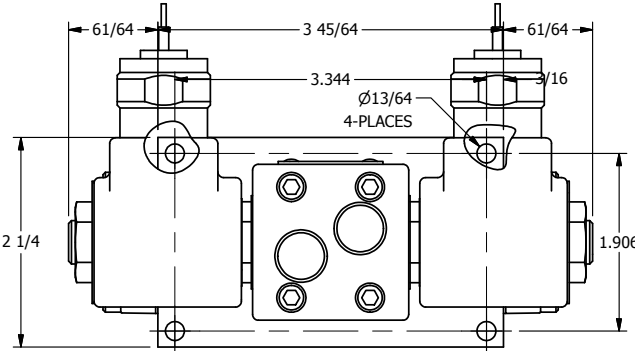

4

3

2

1

1/2" NPT CONDUIT CONNECTION

1/4" NPTF PORTS 5-PLACES

AAA
PRODUCTS
INTERNATIONAL

AAA PRODUCTS INTERNATIONAL
7114 Harry Hines Blvd
Dallas, TX 75235

TITLE: 1/4" SIDE PORT, DBL SOL, 3 POS,
SPR CTR, SOL RTRN, REGEN CTR SPL,
MOLD-OVER, LCKNG OVRD

DRAWING NO.:
DIM_SY2DMO

THE INFORMATION CONTAINED WITHIN THIS DOCUMENT IS PROPRIETARY TO AAA PRODUCTS AND MAY NOT BE DISCLOSED WITHOUT PRIOR WRITTEN CONSENT