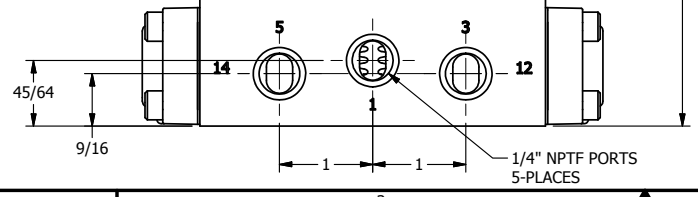

4

3

2

1

1/2" NPT CONDUIT CONNECTION

1/4" NPTF PORTS 5-PLACES

AAA
PRODUCTS
INTERNATIONAL

AAA PRODUCTS INTERNATIONAL
7114 Harry Hines Blvd
Dallas, TX 75235

TITLE: 1/4" SIDE PORT, DBL SOL, 3 POS,
SPR CTR, SOL RTRN, REGEN CTR SPL,
MOLD-OVER, LCKNG OVRD

DRAWING NO.:
DIM_SY2DMO

THE INFORMATION CONTAINED WITHIN THIS DOCUMENT IS PROPRIETARY TO AAA PRODUCTS AND MAY NOT BE DISCLOSED WITHOUT PRIOR WRITTEN CONSENT