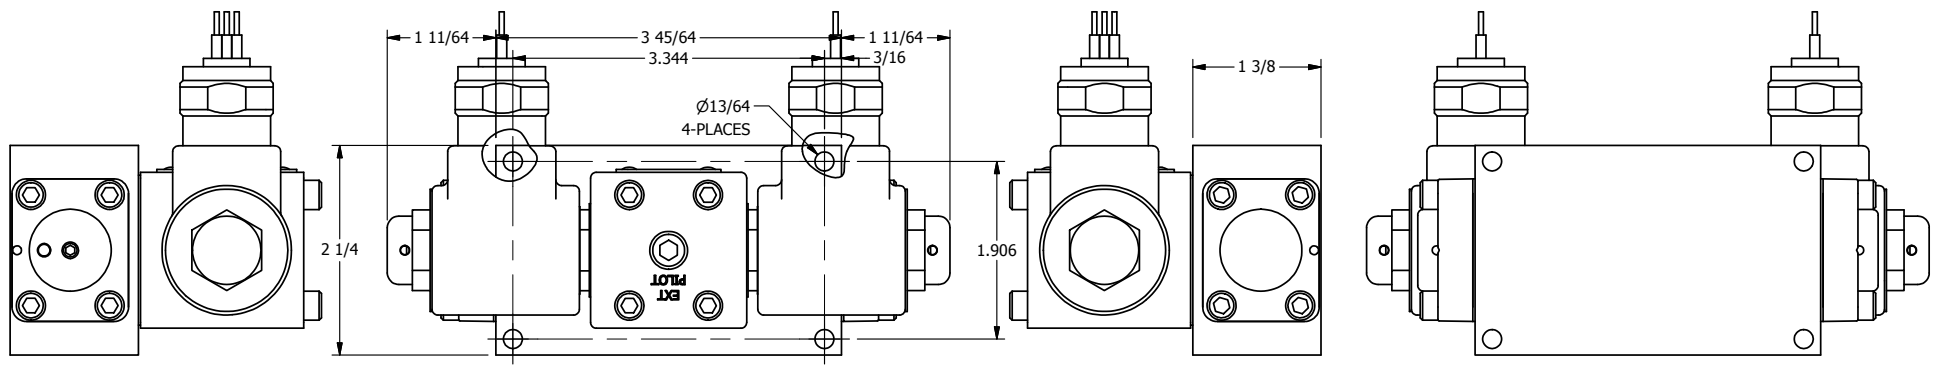

4

3

2

1

**AAA**  
PRODUCTS  
INTERNATIONAL

**AAA PRODUCTS INTERNATIONAL**  
7114 Harry Hines Blvd  
Dallas, TX 75235

TITLE 1/4" SIDE PORT, DBL SOL, 3 POS,  
SPR CTR, SOL RTRN, REGEN CTR SPL,  
MOLD-OVER, DUST EXCLDR

DRAWING NO.:  
DIM\_SY2DML

THE INFORMATION CONTAINED WITHIN THIS DOCUMENT IS PROPRIETARY TO AAA PRODUCTS AND MAY NOT BE DISCLOSED WITHOUT PRIOR WRITTEN CONSENT

4

3

2

1