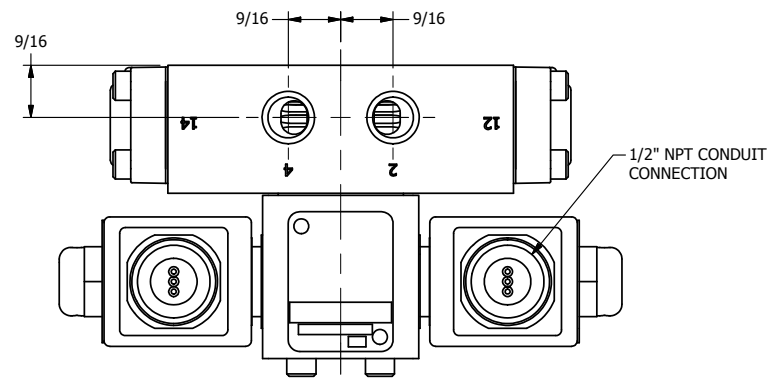

4

3

2

1

**AAA**  
PRODUCTS  
INTERNATIONAL

**AAA PRODUCTS INTERNATIONAL**  
7114 Harry Hines Blvd  
Dallas, TX 75235

TITLE 1/4" SIDE PORT, DBL SOL, 3 POS,  
SPR CTR, SOL RTRN, REGEN CTR SPL,  
MOLD-OVER, DUST EXCLDR

DRAWING NO.:  
DIM\_SY2DML

THE INFORMATION CONTAINED WITHIN THIS DOCUMENT IS PROPRIETARY TO AAA PRODUCTS AND MAY NOT BE DISCLOSED WITHOUT PRIOR WRITTEN CONSENT

4

3

2

1