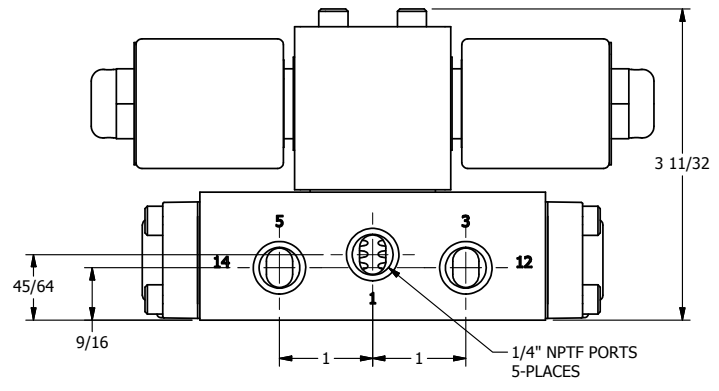

4

3

2

1

**AAA**  
PRODUCTS  
INTERNATIONAL

**AAA PRODUCTS INTERNATIONAL**  
7114 Harry Hines Blvd  
Dallas, TX 75235

TITLE 1/4" SIDE PORT, DBL SOL, 3 POS,  
SPR CTR, SOL RTRN, REGEN CTR SPL,  
MOLD-OVER, DUST EXCLDR

DRAWING NO.:  
DIM\_SY2DML

THE INFORMATION CONTAINED WITHIN THIS DOCUMENT IS PROPRIETARY TO AAA PRODUCTS AND MAY NOT BE DISCLOSED WITHOUT PRIOR WRITTEN CONSENT

4

3

2

1