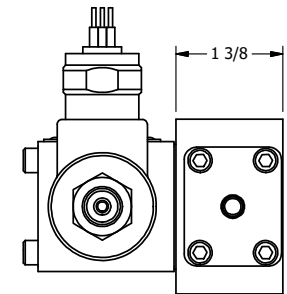

4

3

2

1

AAA
PRODUCTS
INTERNATIONAL
7114 Harry Hines Blvd
Dallas, TX 75235

TITLE: 1/4" SIDE PORT, DBL SOL, 2 POS,
SPR CTR, SOL SHFT, REGEN CTR SPL,
MOLD-OVER, THREADED INDICATOR

DRAWING NO.:
DIM_SY2DMK

4