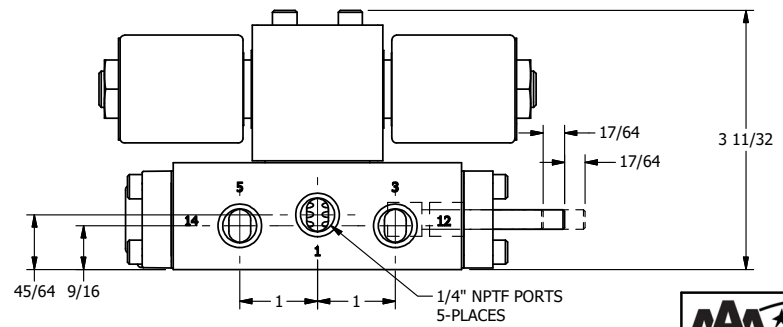

4

3

2

1

AAA
PRODUCTS
INTERNATIONAL
7114 Harry Hines Blvd
Dallas, TX 75235

TITLE: 1/4" SIDE PORT, DBL SOL, 2 POS,
SPR CTR, SOL SHFT, REGEN CTR SPL,
MOLD-OVER, THREADED INDICATOR

DRAWING NO.:
DIM_SY2DMK

4