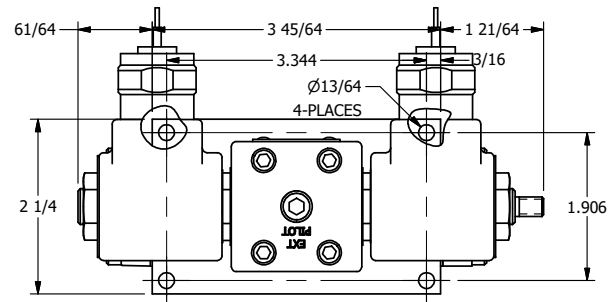

4

3

2

1

AAA
PRODUCTS
INTERNATIONAL
7114 Harry Hines Blvd
Dallas, TX 75235

TITLE: 1/4" SIDE PORT, DBL SOL, 2 POS,
SPR CTR, SOL SHFT, REGEN CTR SPL,
MOLD-OVER, THREADED INDICATOR

DRAWING NO.:
DIM_SY2DMK

4