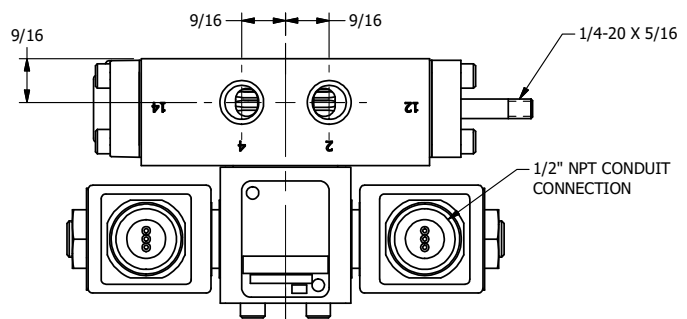

4

3

2

1

AAA
PRODUCTS
INTERNATIONAL
7114 Harry Hines Blvd
Dallas, TX 75235

TITLE: 1/4" SIDE PORT, DBL SOL, 2 POS,
SPR CTR, SOL SHFT, REGEN CTR SPL,
MOLD-OVER, THREADED INDICATOR

DRAWING NO.:
DIM_SY2DMK

4