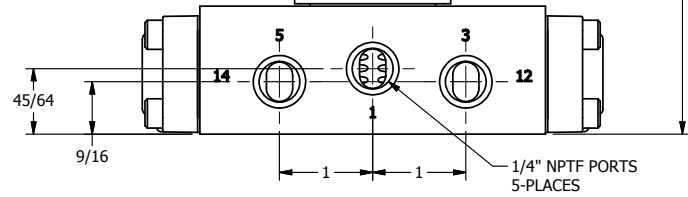

4

3

2

1

1/2" NPT CONDUIT
3-WIRE CONNECTION

AAA
PRODUCTS
INTERNATIONAL

**AAA PRODUCTS
INTERNATIONAL**
7114 Harry Hines Blvd
Dallas, TX 75235

TITLE: 1/4" SIDE PORT, DBL SOL, 3 POS,
SPR CTR, SOL RTRN, REGEN CTR SPL,
MOLD-OVER

PART NO.:
DIM_SY2DM

4

3

2

1

THE INFORMATION CONTAINED WITHIN THIS DOCUMENT IS PROPRIETARY TO AAA PRODUCTS AND MAY NOT BE DISCLOSED WITHOUT PRIOR WRITTEN CONSENT