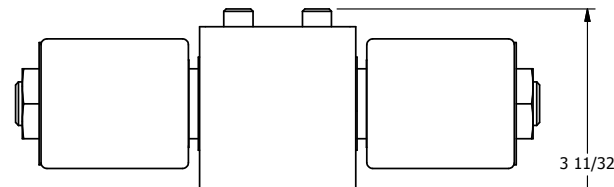

4

3

2

1

1/2" NPT CONDUIT
3-WIRE CONNECTION

AAA
PRODUCTS
INTERNATIONAL

**AAA PRODUCTS
INTERNATIONAL**
7114 Harry Hines Blvd
Dallas, TX 75235

TITLE: 1/4" SIDE PORT, DBL SOL, 3 POS,
SPR CTR, SOL RTRN, REGEN CTR SPL,
MOLD-OVER

PART NO.:
DIM_SY2DM

4

3

2

1

THE INFORMATION CONTAINED WITHIN THIS DOCUMENT IS PROPRIETARY TO AAA PRODUCTS AND MAY NOT BE DISCLOSED WITHOUT PRIOR WRITTEN CONSENT