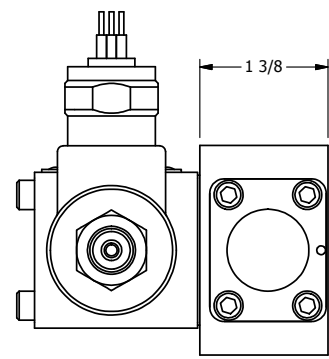

4

3

2

1

1/2" NPT CONDUIT
3-WIRE CONNECTION

AAA
PRODUCTS
INTERNATIONAL

**AAA PRODUCTS
INTERNATIONAL**
7114 Harry Hines Blvd
Dallas, TX 75235

TITLE: 1/4" SIDE PORT, DBL SOL, 3 POS,
SPR CTR, SOL RTRN, REGEN CTR SPL,
MOLD-OVER

PART NO.:
DIM_SY2DM

4

3

2

1

THE INFORMATION CONTAINED WITHIN THIS DOCUMENT IS PROPRIETARY TO AAA PRODUCTS AND MAY NOT BE DISCLOSED WITHOUT PRIOR WRITTEN CONSENT