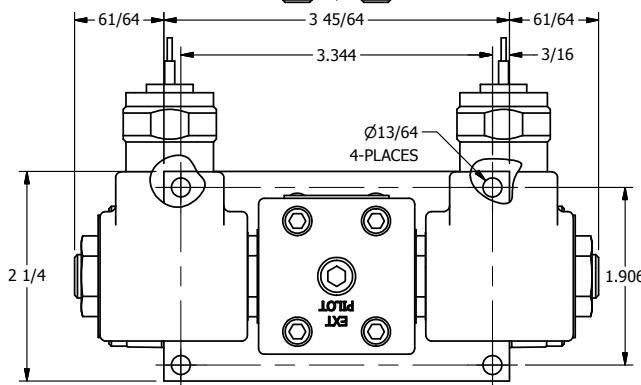

4

3

2

1

1/2" NPT CONDUIT
3-WIRE CONNECTION

AAA
PRODUCTS
INTERNATIONAL

**AAA PRODUCTS
INTERNATIONAL**
7114 Harry Hines Blvd
Dallas, TX 75235

TITLE: 1/4" SIDE PORT, DBL SOL, 3 POS,
SPR CTR, SOL RTRN, REGEN CTR SPL,
MOLD-OVER

PART NO.:
DIM_SY2DM

4

3

2

1

THE INFORMATION CONTAINED WITHIN THIS DOCUMENT IS PROPRIETARY TO AAA PRODUCTS AND MAY NOT BE DISCLOSED WITHOUT PRIOR WRITTEN CONSENT