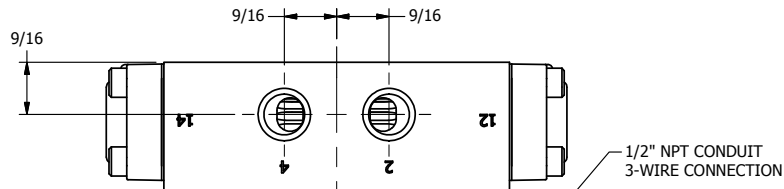

4

3

2

1

1/2" NPT CONDUIT
3-WIRE CONNECTION

AAA
PRODUCTS
INTERNATIONAL

**AAA PRODUCTS
INTERNATIONAL**
7114 Harry Hines Blvd
Dallas, TX 75235

TITLE: 1/4" SIDE PORT, DBL SOL, 3 POS,
SPR CTR, SOL RTRN, REGEN CTR SPL,
MOLD-OVER

PART NO.:
DIM_SY2DM

4

3

2

1

THE INFORMATION CONTAINED WITHIN THIS DOCUMENT IS PROPRIETARY TO AAA PRODUCTS AND MAY NOT BE DISCLOSED WITHOUT PRIOR WRITTEN CONSENT