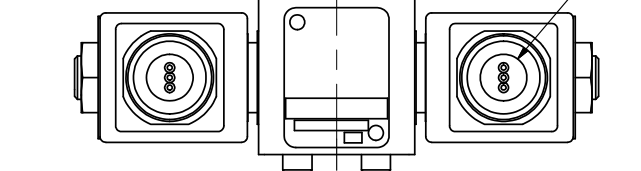

4

3

2

1

1/2" NPT CONDUIT
3-WIRE CONNECTION

AAA
PRODUCTS
INTERNATIONAL

**AAA PRODUCTS
INTERNATIONAL**
7114 Harry Hines Blvd
Dallas, TX 75235

TITLE: 1/4" SIDE PORT, DBL SOL, 3 POS,
SPR CTR, SOL RTRN, REGEN CTR SPL,
MOLD-OVER

PART NO.:
DIM_SY2DM

4

3

2

1

THE INFORMATION CONTAINED WITHIN THIS DOCUMENT IS PROPRIETARY TO AAA PRODUCTS AND MAY NOT BE DISCLOSED WITHOUT PRIOR WRITTEN CONSENT