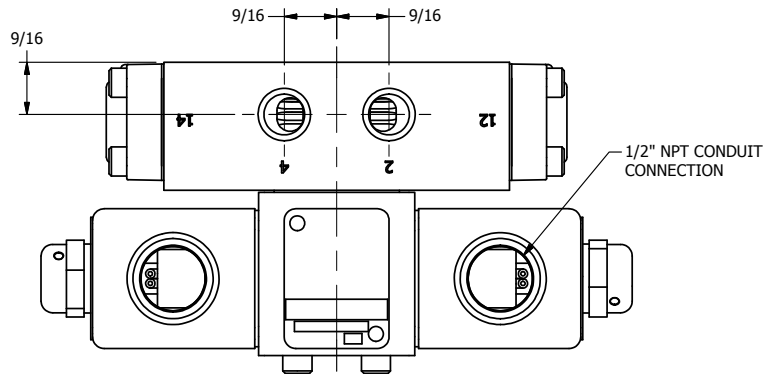

4

3

2

1

AAA
PRODUCTS
INTERNATIONAL

**AAA PRODUCTS
INTERNATIONAL**
7114 Harry Hines Blvd
Dallas, TX 75235

TITLE: 1/4" SIDE PORT, DBL SOL, 3 POS,
SPR CTR, SOL RTRN, REGEN CTR SPL,
CLASSIC SOL, DUST EXCLDR

DRAWING NO.:
DIM_SY2DL