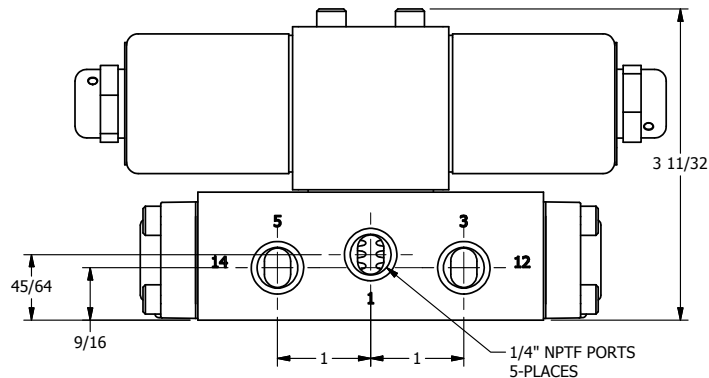

4

3

2

1

AAA
PRODUCTS
INTERNATIONAL

**AAA PRODUCTS
INTERNATIONAL**
7114 Harry Hines Blvd
Dallas, TX 75235

TITLE: 1/4" SIDE PORT, DBL SOL, 3 POS,
SPR CTR, SOL RTRN, REGEN CTR SPL,
CLASSIC SOL, DUST EXCLDR

DRAWING NO.:
DIM_SY2DL