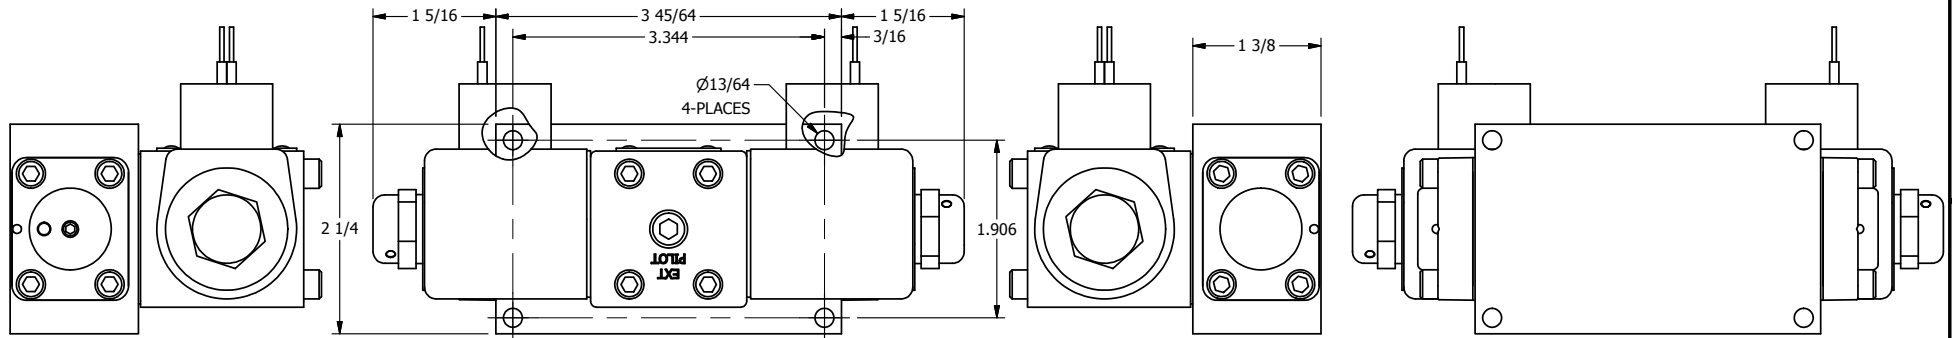

4

3

2

1

AAA
PRODUCTS
INTERNATIONAL

**AAA PRODUCTS
INTERNATIONAL**
7114 Harry Hines Blvd
Dallas, TX 75235

TITLE: 1/4" SIDE PORT, DBL SOL, 3 POS,
SPR CTR, SOL RTRN, REGEN CTR SPL,
CLASSIC SOL, DUST EXCLDR

DRAWING NO.:
DIM_SY2DL