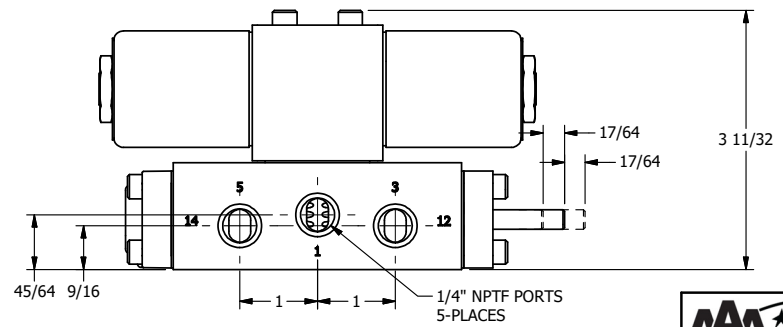

4

3

2

1

AAA
PRODUCTS
INTERNATIONAL

**AAA PRODUCTS
INTERNATIONAL**
7114 Harry Hines Blvd
Dallas, TX 75235

TITLE: 1/4" SIDE PORT, DBL SOL, 2 POS,
SPR CTR, SOL SHFT, REGEN CTR SPL,
CLASSIC SOL, THREADED INDICATOR

DRAWING NO.:
DIM_SY2DK

THE INFORMATION CONTAINED WITHIN THIS DOCUMENT IS PROPRIETARY TO AAA PRODUCTS AND MAY NOT BE DISCLOSED WITHOUT PRIOR WRITTEN CONSENT

4

3

2

B

B

A