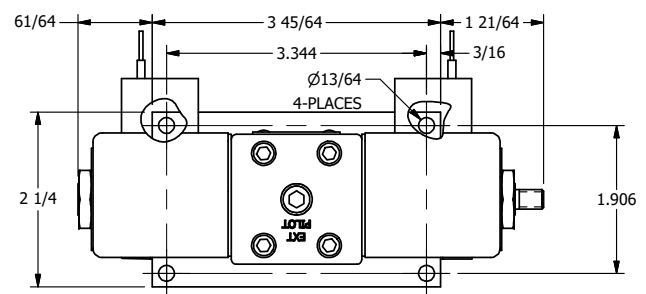

4

3

2

1

AAA
PRODUCTS
INTERNATIONAL

**AAA PRODUCTS
INTERNATIONAL**
7114 Harry Hines Blvd
Dallas, TX 75235

TITLE: 1/4" SIDE PORT, DBL SOL, 2 POS,
SPR CTR, SOL SHFT, REGEN CTR SPL,
CLASSIC SOL, THREADED INDICATOR

DRAWING NO.:
DIM_SY2DK

THE INFORMATION CONTAINED WITHIN THIS DOCUMENT IS PROPRIETARY TO AAA PRODUCTS AND MAY NOT BE DISCLOSED WITHOUT PRIOR WRITTEN CONSENT

4

3

2

B

B

A