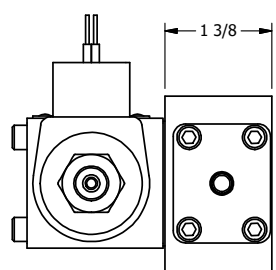

4

3

2

1

AAA
PRODUCTS
INTERNATIONAL

**AAA PRODUCTS
INTERNATIONAL**
7114 Harry Hines Blvd
Dallas, TX 75235

TITLE: 1/4" SIDE PORT, DBL SOL, 2 POS,
SPR CTR, SOL SHFT, REGEN CTR SPL,
CLASSIC SOL, THREADED INDICATOR

DRAWING NO.:
DIM_SY2DK

THE INFORMATION CONTAINED WITHIN THIS DOCUMENT IS PROPRIETARY TO AAA PRODUCTS AND MAY NOT BE DISCLOSED WITHOUT PRIOR WRITTEN CONSENT

4

3

2

B

B

A