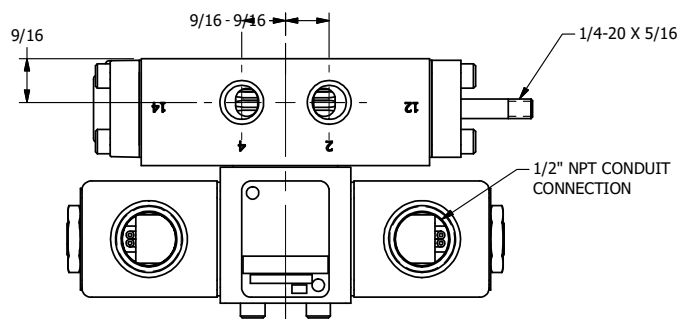

4

3

2

1

AAA
PRODUCTS
INTERNATIONAL

**AAA PRODUCTS
INTERNATIONAL**
7114 Harry Hines Blvd
Dallas, TX 75235

TITLE: 1/4" SIDE PORT, DBL SOL, 2 POS,
SPR CTR, SOL SHFT, REGEN CTR SPL,
CLASSIC SOL, THREADED INDICATOR

DRAWING NO.:
DIM_SY2DK

THE INFORMATION CONTAINED WITHIN THIS DOCUMENT IS PROPRIETARY TO AAA PRODUCTS AND MAY NOT BE DISCLOSED WITHOUT PRIOR WRITTEN CONSENT

4

3

2

B

B

A