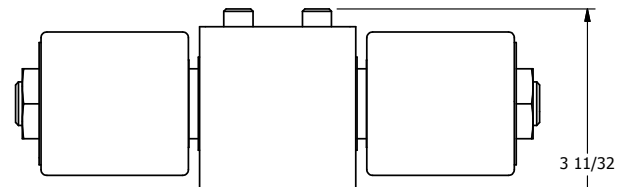

4

3

2

1

ISO 4400 DIN CONNECTION

3 11/32

AAA
PRODUCTS
INTERNATIONAL

AAA PRODUCTS INTERNATIONAL
7114 Harry Hines Blvd
Dallas, TX 75235

TITLE: 1/4" SIDE PORT, DBL SOL, 3 POS,
SPR CTR, SOL RTRN, REGEN CTR SPL,
ISO 4400 DIN, TAPPED VENT

DRAWING NO.:
DIM_SY2DEDT

4

3

2

1

THE INFORMATION CONTAINED WITHIN THIS DOCUMENT IS PROPRIETARY TO AAA PRODUCTS AND MAY NOT BE DISCLOSED WITHOUT PRIOR WRITTEN CONSENT