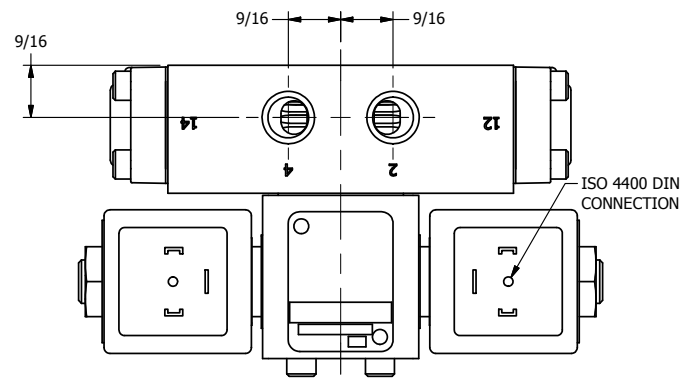

4

3

2

1

ISO 4400 DIN CONNECTION

3 11/32

AAA
PRODUCTS
INTERNATIONAL

AAA PRODUCTS INTERNATIONAL
7114 Harry Hines Blvd
Dallas, TX 75235

TITLE: 1/4" SIDE PORT, DBL SOL, 3 POS,
SPR CTR, SOL RTRN, REGEN CTR SPL,
ISO 4400 DIN, TAPPED VENT

DRAWING NO.:
DIM_SY2DEDT

4

3

2

1

THE INFORMATION CONTAINED WITHIN THIS DOCUMENT IS PROPRIETARY TO AAA PRODUCTS AND MAY NOT BE DISCLOSED WITHOUT PRIOR WRITTEN CONSENT