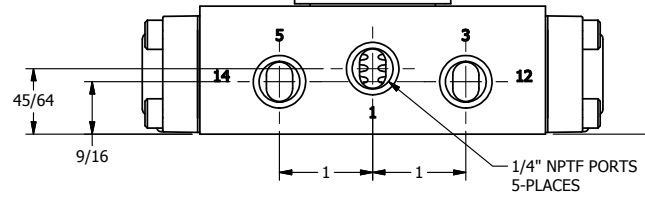

AAA
PRODUCTS
INTERNATIONAL

AAA PRODUCTS INTERNATIONAL
7114 Harry Hines Blvd
Dallas, TX 75235

TITLE: 1/4" SIDE PORT, DBL SOL, 3 POS,
SPR CTR, SOL RTRN, REGEN CTR SPL,
ISO 4400 DIN, TAPPED VENT

DRAWING NO.:
DIM_SY2DEDT

4

3

2

1

THE INFORMATION CONTAINED WITHIN THIS DOCUMENT IS PROPRIETARY TO AAA PRODUCTS AND MAY NOT BE DISCLOSED WITHOUT PRIOR WRITTEN CONSENT