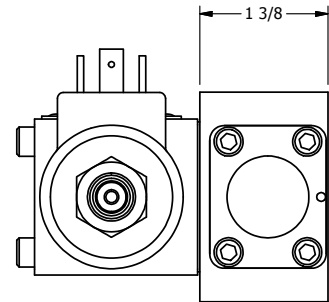

4

3

2

1

ISO 4400 DIN CONNECTION

3 11/32

AAA
PRODUCTS
INTERNATIONAL

AAA PRODUCTS INTERNATIONAL
7114 Harry Hines Blvd
Dallas, TX 75235

TITLE: 1/4" SIDE PORT, DBL SOL, 3 POS,
SPR CTR, SOL RTRN, REGEN CTR SPL,
ISO 4400 DIN, TAPPED VENT

DRAWING NO.:
DIM_SY2DEDT

4

3

2

1

THE INFORMATION CONTAINED WITHIN THIS DOCUMENT IS PROPRIETARY TO AAA PRODUCTS AND MAY NOT BE DISCLOSED WITHOUT PRIOR WRITTEN CONSENT