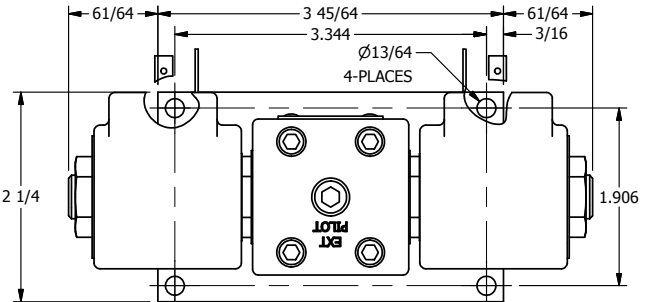

4

3

2

1

ISO 4400 DIN CONNECTION

3 11/32

AAA
PRODUCTS
INTERNATIONAL

AAA PRODUCTS INTERNATIONAL
7114 Harry Hines Blvd
Dallas, TX 75235

TITLE: 1/4" SIDE PORT, DBL SOL, 3 POS,
SPR CTR, SOL RTRN, REGEN CTR SPL,
ISO 4400 DIN, TAPPED VENT

DRAWING NO.:
DIM_SY2DEDT

4

3

2

1

THE INFORMATION CONTAINED WITHIN THIS DOCUMENT IS PROPRIETARY TO AAA PRODUCTS AND MAY NOT BE DISCLOSED WITHOUT PRIOR WRITTEN CONSENT