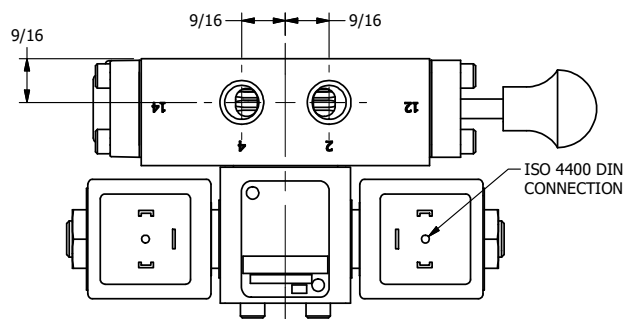

4

3

2

1

**AAA**  
PRODUCTS  
INTERNATIONAL

**AAA PRODUCTS INTERNATIONAL**  
7114 Harry Hines Blvd  
Dallas, TX 75235

TITLE: 1/4" SIDE PORT, DBL SOL, 2 POS,  
SPR CTR, SOL SHFT, REGEN CTR SPL,  
ISO 4400 DIN, MAN SPL OVRD

DRAWING NO.:  
DIM\_SY2DEDOS

THE INFORMATION CONTAINED WITHIN THIS DOCUMENT IS PROPRIETARY TO AAA PRODUCTS AND MAY NOT BE DISCLOSED WITHOUT PRIOR WRITTEN CONSENT

4

3

2

1

B

B