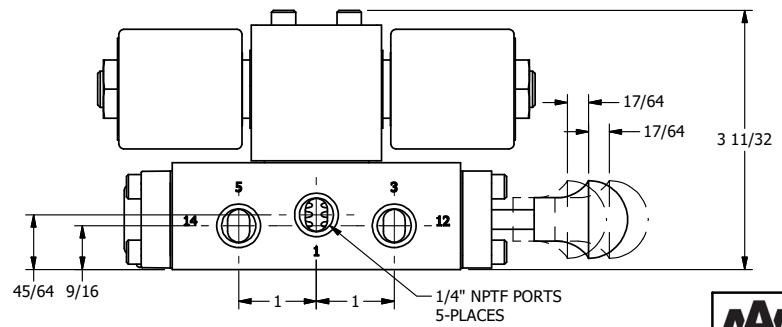

4

3

2

1

**AAA**  
PRODUCTS  
INTERNATIONAL

**AAA PRODUCTS INTERNATIONAL**  
7114 Harry Hines Blvd  
Dallas, TX 75235

TITLE: 1/4" SIDE PORT, DBL SOL, 2 POS,  
SPR CTR, SOL SHFT, REGEN CTR SPL,  
ISO 4400 DIN, MAN SPL OVRD

DRAWING NO.:  
DIM\_SY2DEDOS

THE INFORMATION CONTAINED WITHIN THIS DOCUMENT IS PROPRIETARY TO AAA PRODUCTS AND MAY NOT BE DISCLOSED WITHOUT PRIOR WRITTEN CONSENT

4

3

2

1

B

B