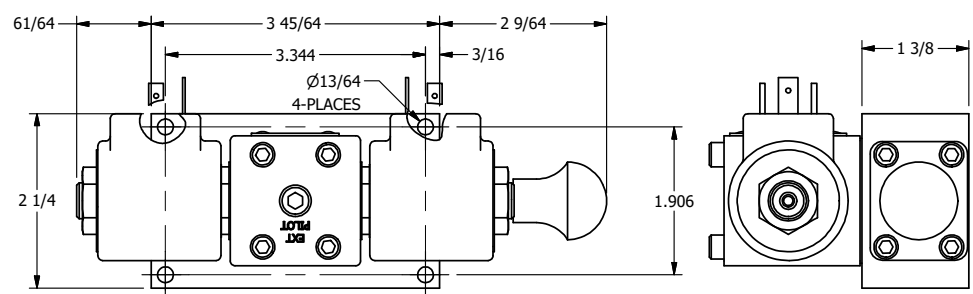

4

3

2

1

**AAA**  
PRODUCTS  
INTERNATIONAL

**AAA PRODUCTS INTERNATIONAL**  
7114 Harry Hines Blvd  
Dallas, TX 75235

TITLE: 1/4" SIDE PORT, DBL SOL, 2 POS,  
SPR CTR, SOL SHFT, REGEN CTR SPL,  
ISO 4400 DIN, MAN SPL OVRD

DRAWING NO.:  
DIM\_SY2DEDOS

THE INFORMATION CONTAINED WITHIN THIS DOCUMENT IS PROPRIETARY TO AAA PRODUCTS AND MAY NOT BE DISCLOSED WITHOUT PRIOR WRITTEN CONSENT

4

3

2

1

B

B