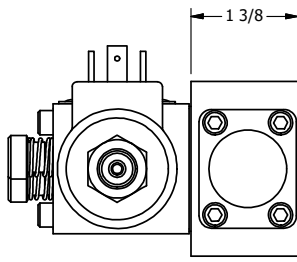

4

3

2

1

ISO 4400 DIN CONNECTION

4

3

2

**AAA**  
PRODUCTS  
INTERNATIONAL

**AAA PRODUCTS  
INTERNATIONAL**  
7114 Harry Hines Blvd  
Dallas, TX 75235

TITLE: 1/4" SIDE PORT, DBL SOL, 2 POS,  
REGEN SPR CTR, ISO 4400 DIN,  
LCKNG OVRD, MAN SPL OVRD