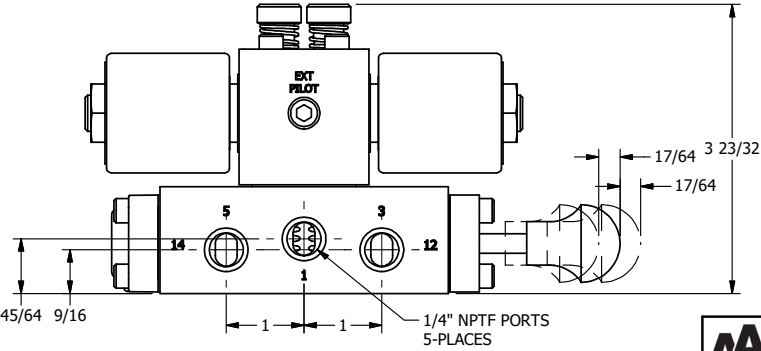

4

3

2

1

ISO 4400 DIN CONNECTION

4

3

2

**AAA**  
PRODUCTS  
INTERNATIONAL

**AAA PRODUCTS  
INTERNATIONAL**  
7114 Harry Hines Blvd  
Dallas, TX 75235

TITLE: 1/4" SIDE PORT, DBL SOL, 2 POS,  
REGEN SPR CTR, ISO 4400 DIN,  
LCKNG OVRD, MAN SPL OVRD