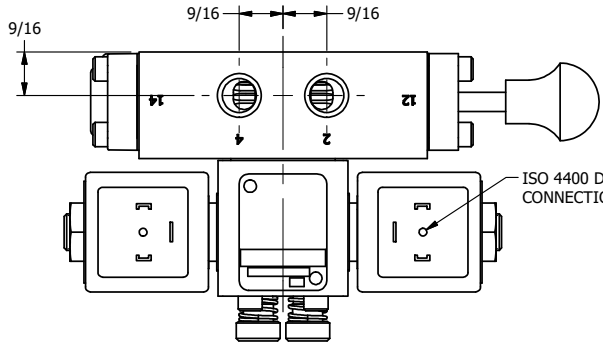

4

3

2

1

ISO 4400 DIN CONNECTION

4

3

2

**AAA**  
PRODUCTS  
INTERNATIONAL

**AAA PRODUCTS  
INTERNATIONAL**  
7114 Harry Hines Blvd  
Dallas, TX 75235

TITLE: 1/4" SIDE PORT, DBL SOL, 2 POS,  
REGEN SPR CTR, ISO 4400 DIN,  
LCKNG OVRD, MAN SPL OVRD