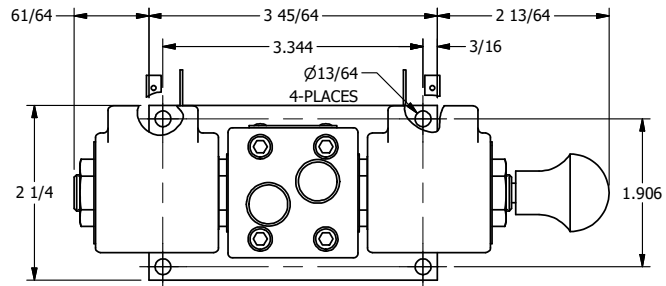

4

3

2

1

ISO 4400 DIN CONNECTION

4

3

2

**AAA**  
PRODUCTS  
INTERNATIONAL

**AAA PRODUCTS  
INTERNATIONAL**  
7114 Harry Hines Blvd  
Dallas, TX 75235

TITLE: 1/4" SIDE PORT, DBL SOL, 2 POS,  
REGEN SPR CTR, ISO 4400 DIN,  
LCKNG OVRD, MAN SPL OVRD