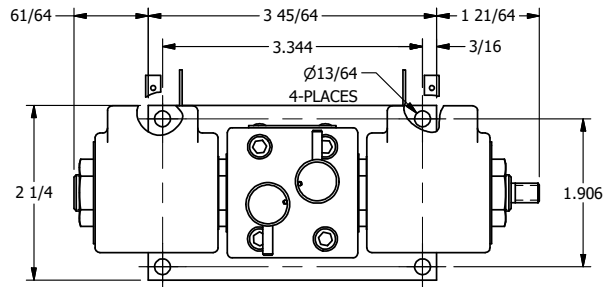

4

3

2

1

**AAA**  
PRODUCTS  
INTERNATIONAL

**AAA PRODUCTS  
INTERNATIONAL**  
7114 Harry Hines Blvd  
Dallas, TX 75235

TITLE: 1/4" SIDE PORT, DBL SOL, 2 POS,  
REGEN SPR CTR, ISO 4400 DIN,  
NON-LCKNG OVRD, THRD INDCTR PIN

DRAWING NO.:  
DIM\_SY2DEDONK

THE INFORMATION CONTAINED WITHIN THIS DOCUMENT IS PROPRIETARY TO AAA PRODUCTS AND MAY NOT BE DISCLOSED WITHOUT PRIOR WRITTEN CONSENT

4

3

2

1