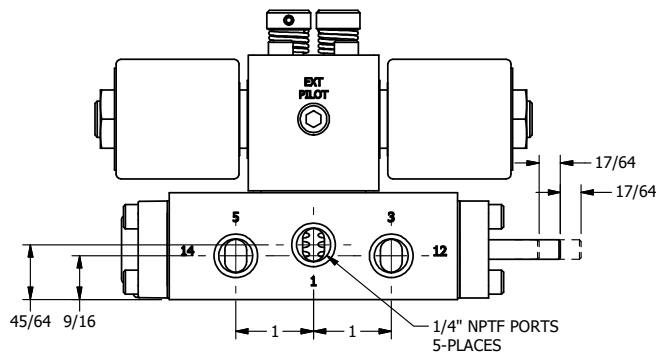

4

3

2

1

**AAA**  
PRODUCTS  
INTERNATIONAL

**AAA PRODUCTS  
INTERNATIONAL**  
7114 Harry Hines Blvd  
Dallas, TX 75235

TITLE: 1/4" SIDE PORT, DBL SOL, 2 POS,  
REGEN SPR CTR, ISO 4400 DIN,  
NON-LCKNG OVRD, THRD INDCTR PIN

DRAWING NO.:  
DIM\_SY2DEDONK

THE INFORMATION CONTAINED WITHIN THIS DOCUMENT IS PROPRIETARY TO AAA PRODUCTS AND MAY NOT BE DISCLOSED WITHOUT PRIOR WRITTEN CONSENT

4

3

2

1