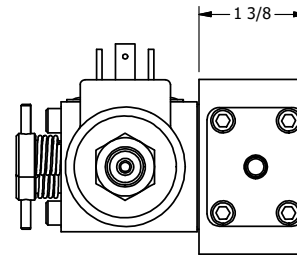

4

3

2

1

**AAA**  
PRODUCTS  
INTERNATIONAL

**AAA PRODUCTS  
INTERNATIONAL**  
7114 Harry Hines Blvd  
Dallas, TX 75235

TITLE: 1/4" SIDE PORT, DBL SOL, 2 POS,  
REGEN SPR CTR, ISO 4400 DIN,  
NON-LCKNG OVRD, THRD INDCTR PIN

DRAWING NO.:  
DIM\_SY2DEDONK

THE INFORMATION CONTAINED WITHIN THIS DOCUMENT IS PROPRIETARY TO AAA PRODUCTS AND MAY NOT BE DISCLOSED WITHOUT PRIOR WRITTEN CONSENT

4

3

2

1