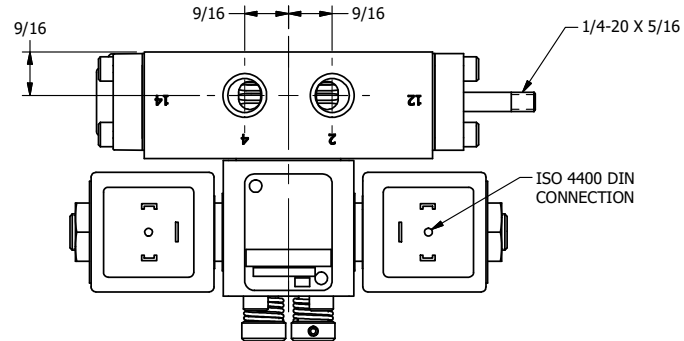

4

3

2

1

**AAA**  
PRODUCTS  
INTERNATIONAL

**AAA PRODUCTS  
INTERNATIONAL**  
7114 Harry Hines Blvd  
Dallas, TX 75235

TITLE: 1/4" SIDE PORT, DBL SOL, 2 POS,  
REGEN SPR CTR, ISO 4400 DIN,  
NON-LCKNG OVRD, THRD INDCTR PIN

DRAWING NO.:  
DIM\_SY2DEDONK

THE INFORMATION CONTAINED WITHIN THIS DOCUMENT IS PROPRIETARY TO AAA PRODUCTS AND MAY NOT BE DISCLOSED WITHOUT PRIOR WRITTEN CONSENT

4

3

2

1