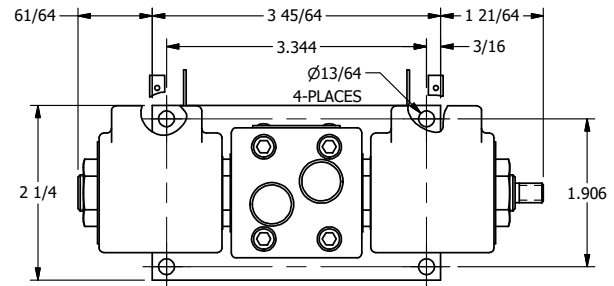

4

3

2

1

ISO 4400 DIN CONNECTION

4

3

2

AAA
PRODUCTS
INTERNATIONAL

**AAA PRODUCTS
INTERNATIONAL**
7114 Harry Hines Blvd
Dallas, TX 75235

TITLE: 1/4" SIDE PORT, DBL SOL, 2 POS,
REGEN SPR CTR, ISO 4400 DIN,
LCKNG OVRD, THREADED INDCTR PIN

DRAWING NO.:
DIM_SY2DEDOK