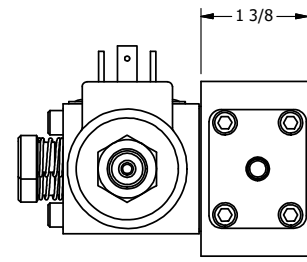

4

3

2

1

ISO 4400 DIN CONNECTION

4

3

2

AAA
PRODUCTS
INTERNATIONAL

**AAA PRODUCTS
INTERNATIONAL**
7114 Harry Hines Blvd
Dallas, TX 75235

TITLE: 1/4" SIDE PORT, DBL SOL, 2 POS,
REGEN SPR CTR, ISO 4400 DIN,
LCKNG OVRD, THREADED INDCTR PIN

DRAWING NO.:
DIM_SY2DEDOK