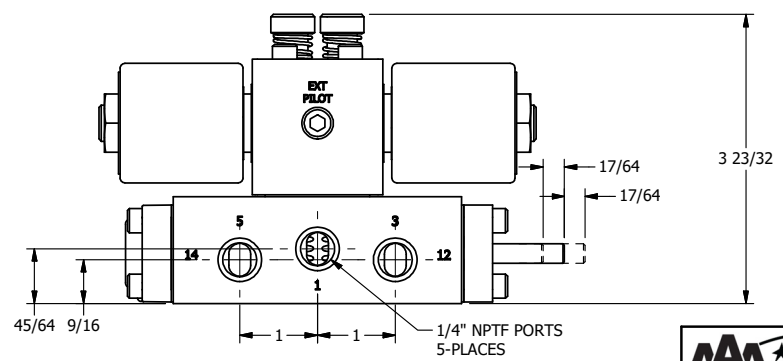

4

3

2

1

ISO 4400 DIN CONNECTION

4

3

2

AAA
PRODUCTS
INTERNATIONAL

**AAA PRODUCTS
INTERNATIONAL**
7114 Harry Hines Blvd
Dallas, TX 75235

TITLE: 1/4" SIDE PORT, DBL SOL, 2 POS,
REGEN SPR CTR, ISO 4400 DIN,
LCKNG OVRD, THREADED INDCTR PIN

DRAWING NO.:
DIM_SY2DEDOK