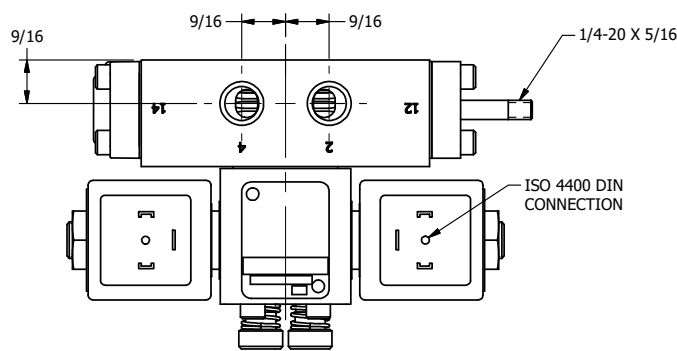

4

3

2

1

ISO 4400 DIN CONNECTION

4

3

2

AAA
PRODUCTS
INTERNATIONAL

**AAA PRODUCTS
INTERNATIONAL**
7114 Harry Hines Blvd
Dallas, TX 75235

TITLE: 1/4" SIDE PORT, DBL SOL, 2 POS,
REGEN SPR CTR, ISO 4400 DIN,
LCKNG OVRD, THREADED INDCTR PIN

DRAWING NO.:
DIM_SY2DEDOK