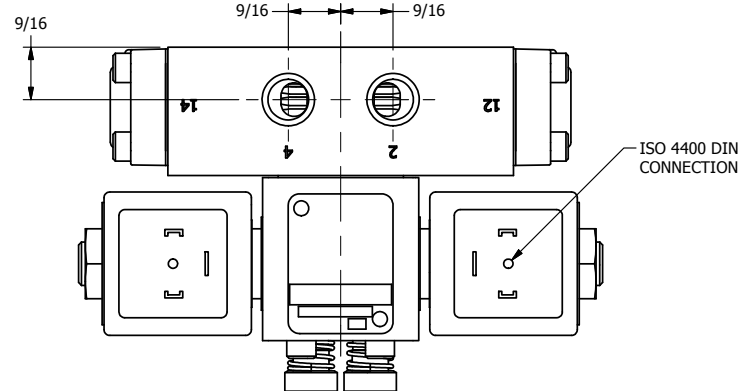

4

3

2

1

AAA
PRODUCTS
INTERNATIONAL

**AAA PRODUCTS
INTERNATIONAL**
7114 Harry Hines Blvd
Dallas, TX 75235

TITLE: 1/4" SIDE PORT, DBL SOL, 3 POS,
SPR CTR, SOL RTRN, REGEN CTR SPL,
ISO 4400 DIN, LCKNG OVRD

DRAWING NO.:
DIM_SY2DEDO