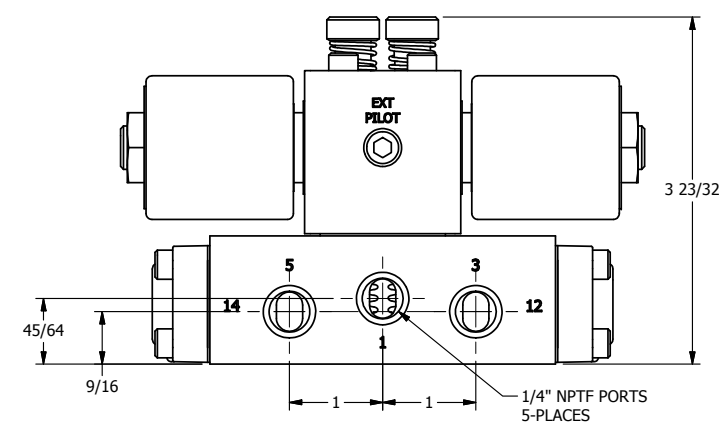

4

3

2

1

AAA
PRODUCTS
INTERNATIONAL

**AAA PRODUCTS
INTERNATIONAL**
7114 Harry Hines Blvd
Dallas, TX 75235

TITLE: 1/4" SIDE PORT, DBL SOL, 3 POS,
SPR CTR, SOL RTRN, REGEN CTR SPL,
ISO 4400 DIN, LCKNG OVRD

DRAWING NO.:
DIM_SY2DEDO