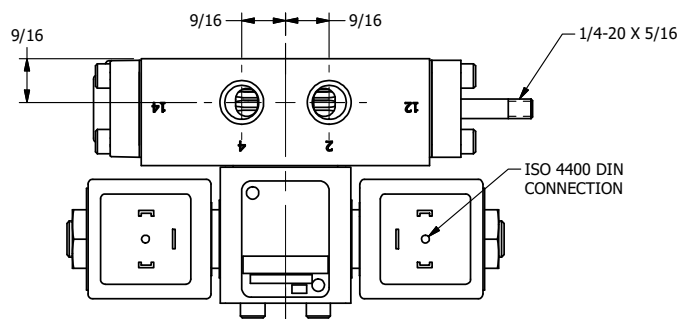

4

3

2

1

AAA
PRODUCTS
INTERNATIONAL

**AAA PRODUCTS
INTERNATIONAL**
7114 Harry Hines Blvd
Dallas, TX 75235

TITLE: 1/4" SIDE PORT, DBL SOL, 2 POS,
SPR CTR, SOL SHFT, REGEN CTR SPL,
ISO 4400 DIN, THREADED INDICATOR

DRAWING NO.:
DIM_SY2DEDK

THE INFORMATION CONTAINED WITHIN THIS DOCUMENT IS PROPRIETARY TO AAA PRODUCTS AND MAY NOT BE DISCLOSED WITHOUT PRIOR WRITTEN CONSENT

4

3

2

B

B

A