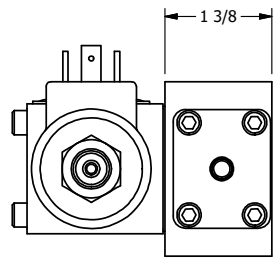

4

3

2

1

AAA
PRODUCTS
INTERNATIONAL

**AAA PRODUCTS
INTERNATIONAL**
7114 Harry Hines Blvd
Dallas, TX 75235

TITLE: 1/4" SIDE PORT, DBL SOL, 2 POS,
SPR CTR, SOL SHFT, REGEN CTR SPL,
ISO 4400 DIN, THREADED INDICATOR

DRAWING NO.:
DIM_SY2DEDK

THE INFORMATION CONTAINED WITHIN THIS DOCUMENT IS PROPRIETARY TO AAA PRODUCTS AND MAY NOT BE DISCLOSED WITHOUT PRIOR WRITTEN CONSENT

4

3

2

B

B

A