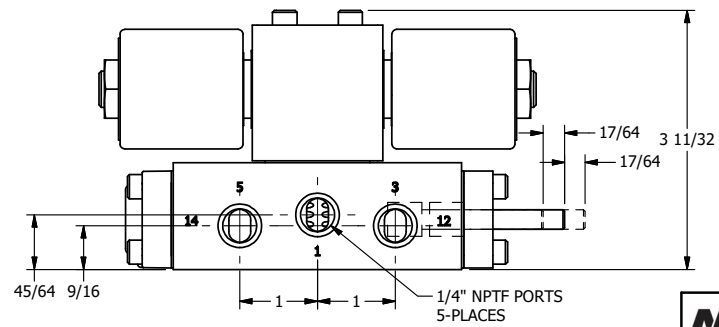

4

3

2

1

AAA
PRODUCTS
INTERNATIONAL

**AAA PRODUCTS
INTERNATIONAL**
7114 Harry Hines Blvd
Dallas, TX 75235

TITLE: 1/4" SIDE PORT, DBL SOL, 2 POS,
SPR CTR, SOL SHFT, REGEN CTR SPL,
ISO 4400 DIN, THREADED INDICATOR

DRAWING NO.:
DIM_SY2DEDK

THE INFORMATION CONTAINED WITHIN THIS DOCUMENT IS PROPRIETARY TO AAA PRODUCTS AND MAY NOT BE DISCLOSED WITHOUT PRIOR WRITTEN CONSENT

4

3

2

B

B

A