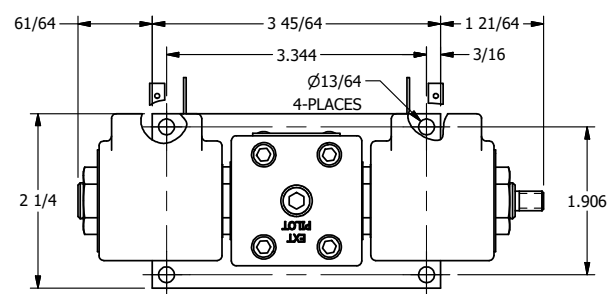

4

3

2

1

AAA
PRODUCTS
INTERNATIONAL

**AAA PRODUCTS
INTERNATIONAL**
7114 Harry Hines Blvd
Dallas, TX 75235

TITLE: 1/4" SIDE PORT, DBL SOL, 2 POS,
SPR CTR, SOL SHFT, REGEN CTR SPL,
ISO 4400 DIN, THREADED INDICATOR

DRAWING NO.:
DIM_SY2DEDK

THE INFORMATION CONTAINED WITHIN THIS DOCUMENT IS PROPRIETARY TO AAA PRODUCTS AND MAY NOT BE DISCLOSED WITHOUT PRIOR WRITTEN CONSENT

4

3

2

B

B

A