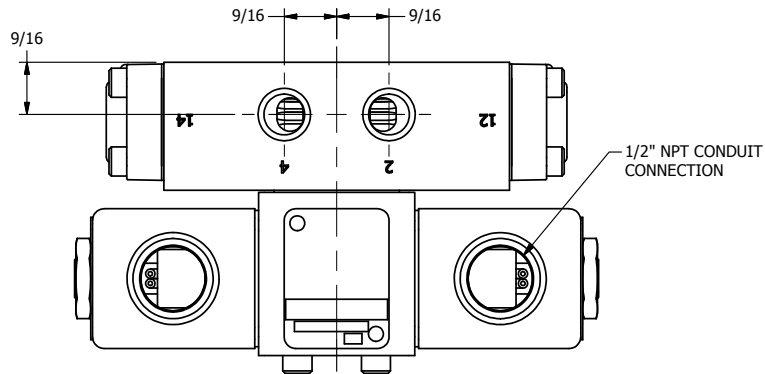

4

3

2

1

AAA
PRODUCTS
INTERNATIONAL

**AAA PRODUCTS
INTERNATIONAL**
7114 Harry Hines Blvd
Dallas, TX 75235

TITLE: 1/4" SIDE PORT, DBL SOL, 3 POS,
SPR CTR, SOL RTRN, REGEN CTR SPL,
CLASSIC SOL

PART NO.:
DIM_SY2D