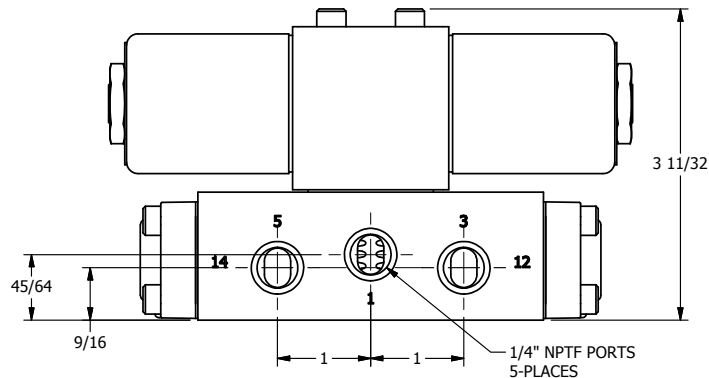

4

3

2

1

AAA
PRODUCTS
INTERNATIONAL

**AAA PRODUCTS
INTERNATIONAL**
7114 Harry Hines Blvd
Dallas, TX 75235

TITLE: 1/4" SIDE PORT, DBL SOL, 3 POS,
SPR CTR, SOL RTRN, REGEN CTR SPL,
CLASSIC SOL

PART NO.:
DIM_SY2D