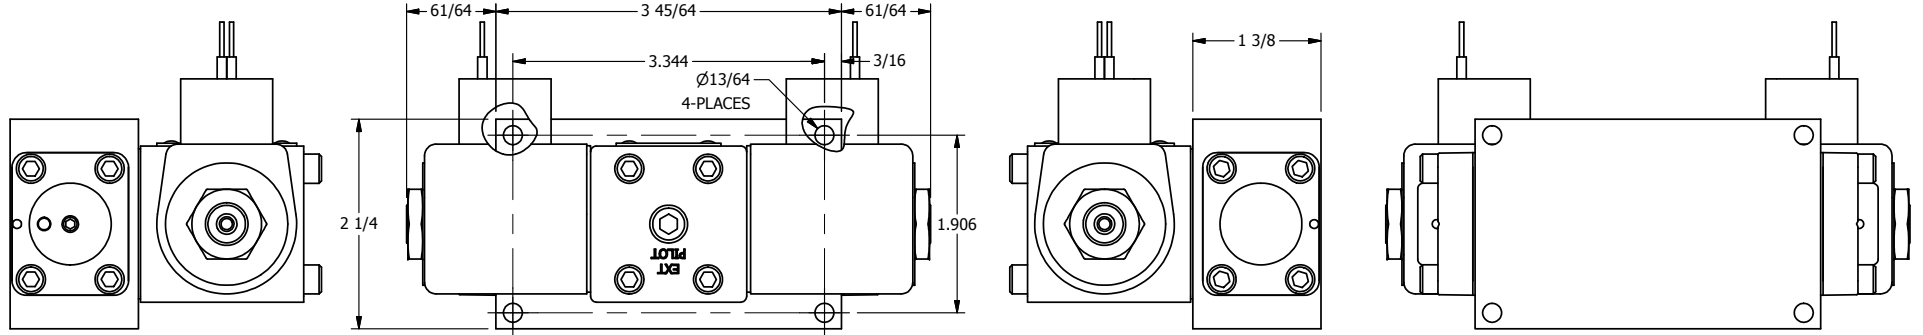

4

3

2

1

**AAA**  
PRODUCTS  
INTERNATIONAL

**AAA PRODUCTS  
INTERNATIONAL**  
7114 Harry Hines Blvd  
Dallas, TX 75235

TITLE: 1/4" SIDE PORT, DBL SOL, 3 POS,  
SPR CTR, SOL RTRN, CLSD CTR SPL,  
CLASSIC SOL

PART NO.:  
**DIM\_SY2**

THE INFORMATION CONTAINED WITHIN THIS DOCUMENT IS PROPRIETARY TO AAA PRODUCTS AND MAY NOT BE DISCLOSED WITHOUT PRIOR WRITTEN CONSENT

4

3

2

1