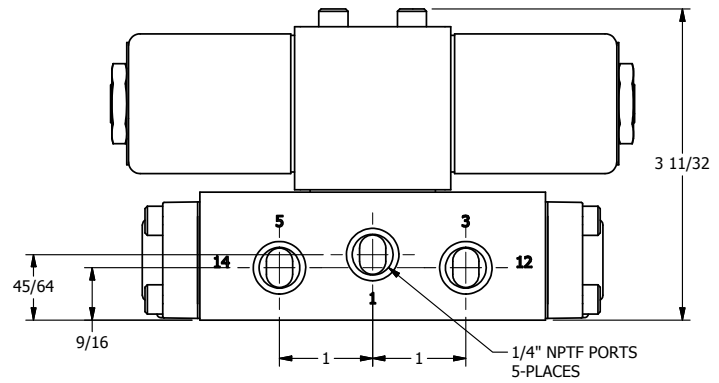

4

3

2

1

**AAA**  
PRODUCTS  
INTERNATIONAL

**AAA PRODUCTS  
INTERNATIONAL**  
7114 Harry Hines Blvd  
Dallas, TX 75235

TITLE: 1/4" SIDE PORT, DBL SOL, 3 POS,  
SPR CTR, SOL RTRN, CLSD CTR SPL,  
CLASSIC SOL

PART NO.:  
**DIM\_SY2**

THE INFORMATION CONTAINED WITHIN THIS DOCUMENT IS PROPRIETARY TO AAA PRODUCTS AND MAY NOT BE DISCLOSED WITHOUT PRIOR WRITTEN CONSENT

4

3

2

1