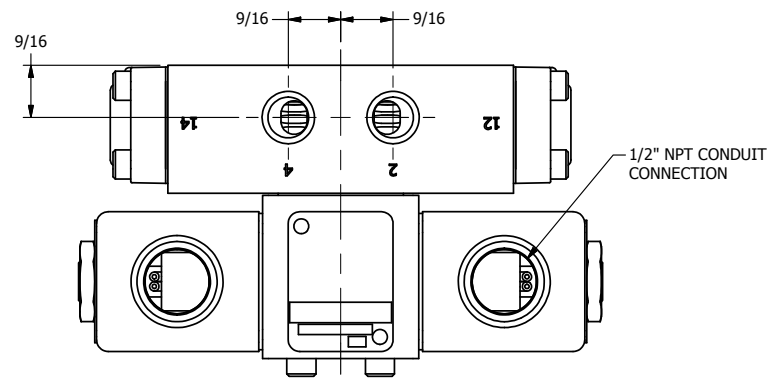

4

3

2

1

**AAA**  
PRODUCTS  
INTERNATIONAL

**AAA PRODUCTS  
INTERNATIONAL**  
7114 Harry Hines Blvd  
Dallas, TX 75235

TITLE: 1/4" SIDE PORT, DBL SOL, 3 POS,  
SPR CTR, SOL RTRN, CLSD CTR SPL,  
CLASSIC SOL

PART NO.:  
**DIM\_SY2**

THE INFORMATION CONTAINED WITHIN THIS DOCUMENT IS PROPRIETARY TO AAA PRODUCTS AND MAY NOT BE DISCLOSED WITHOUT PRIOR WRITTEN CONSENT

4

3

2

1