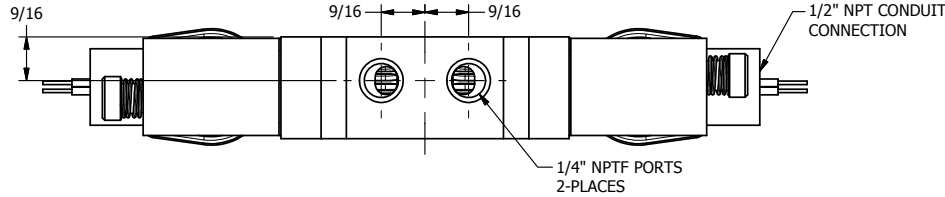

4 3 2 1

4 3 2 1

TITLE: 1/4" STACK, DBL SOL, 3 POS,
SPR CTR, SOL RTRN, FLOAT CTR SPL,
CLASSIC SOL, LCKNG OVRD

DRAWING NO.:
DIM_BSY2GO

THE INFORMATION CONTAINED WITHIN THIS DOCUMENT IS PROPRIETARY TO AAA PRODUCTS AND MAY NOT BE DISCLOSED WITHOUT PRIOR WRITTEN CONSENT