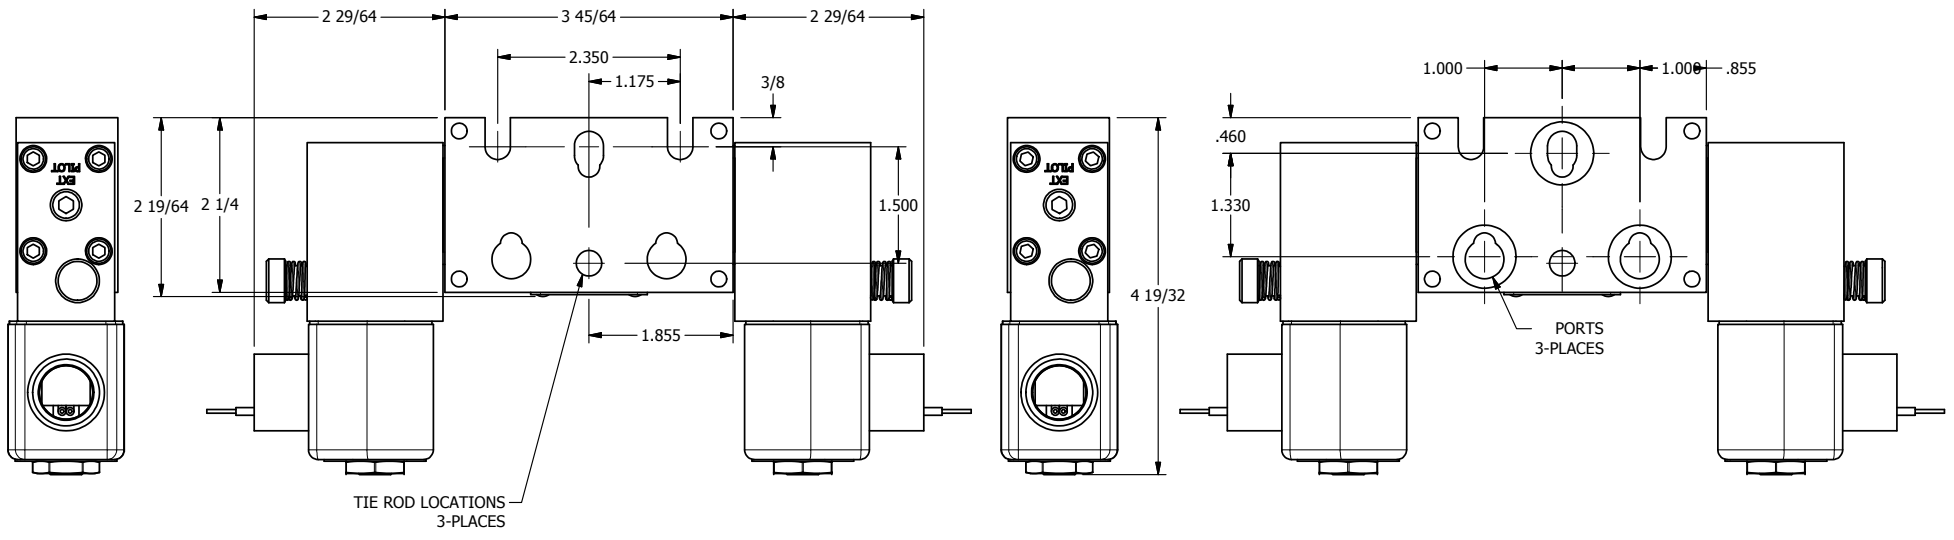

4 3 2 1

4 3 2 1

TITLE: 1/4" STACK, DBL SOL, 3 POS,
SPR CTR, SOL RTRN, FLOAT CTR SPL,
CLASSIC SOL, LCKNG OVRD

DRAWING NO.:
DIM_BSY2GO

THE INFORMATION CONTAINED WITHIN THIS DOCUMENT IS PROPRIETARY TO AAA PRODUCTS AND MAY NOT BE DISCLOSED WITHOUT PRIOR WRITTEN CONSENT