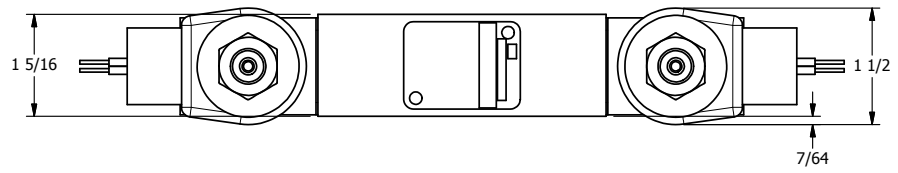

4 3 2 1

4 3 2 1

TITLE: 1/4" STACK, DBL SOL, 3 POS,
SPR CTR, SOL RTRN, FLOAT CTR SPL,
CLASSIC SOL, LCKNG OVRD

DRAWING NO.:
DIM_BSY2GO

THE INFORMATION CONTAINED WITHIN THIS DOCUMENT IS PROPRIETARY TO AAA PRODUCTS AND MAY NOT BE DISCLOSED WITHOUT PRIOR WRITTEN CONSENT