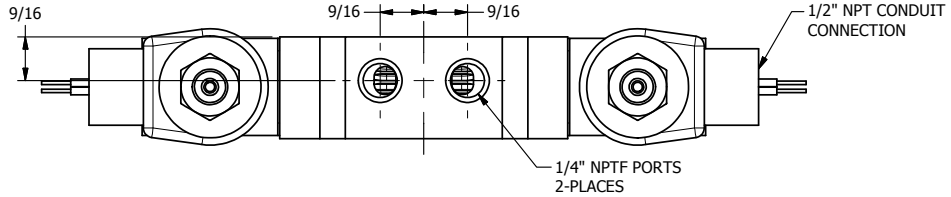

4 3 2 1

**AAA**  
PRODUCTS  
INTERNATIONAL

**AAA PRODUCTS INTERNATIONAL**  
7114 Harry Hines Blvd  
Dallas, TX 75235

TITLE: 1/4" STACK, DBL SOL, 3 POS,  
SPR CTR, SOL RTRN, REGEN CTR SPL,  
CLASSIC SOL, EXT PILOT

DRAWING NO.:  
DIM\_BSY2DZ

4 3 2 1

THE INFORMATION CONTAINED WITHIN THIS DOCUMENT IS PROPRIETARY TO AAA PRODUCTS AND MAY NOT BE DISCLOSED WITHOUT PRIOR WRITTEN CONSENT