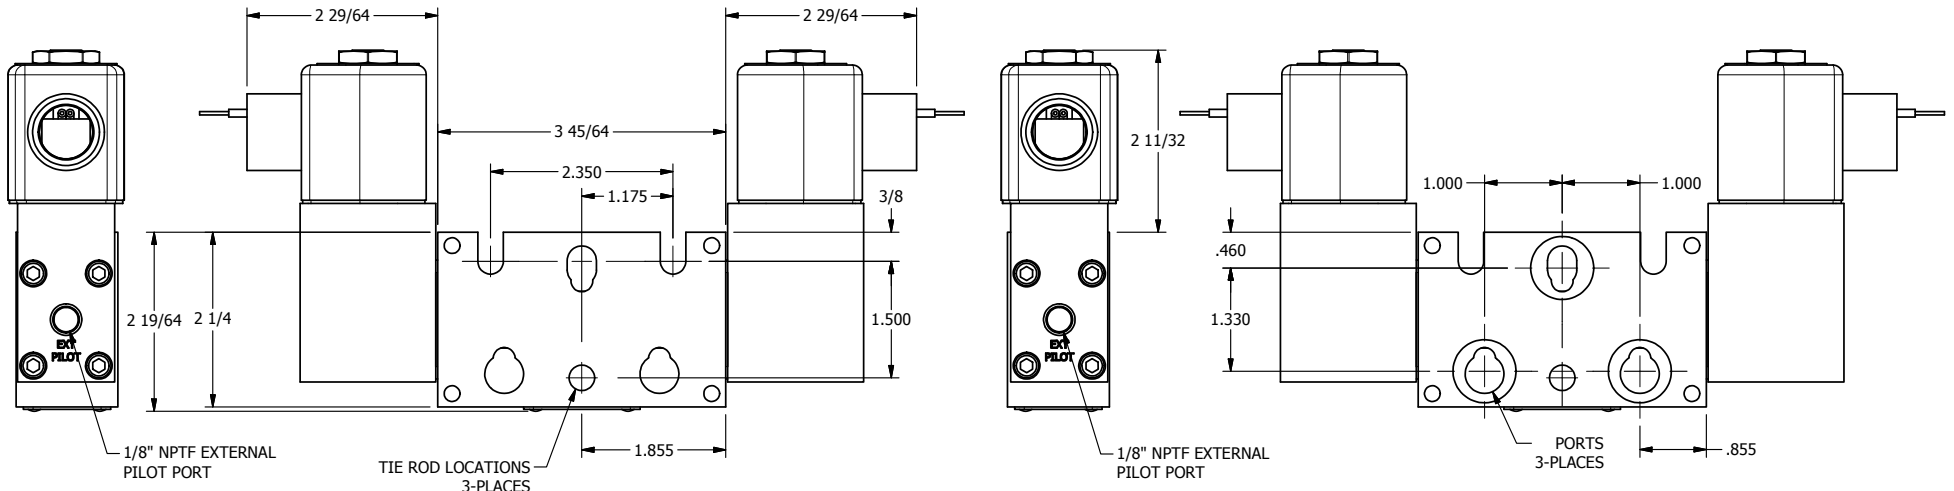

4 3 2 1

**AAA**  
PRODUCTS  
INTERNATIONAL

**AAA PRODUCTS INTERNATIONAL**  
7114 Harry Hines Blvd  
Dallas, TX 75235

TITLE: 1/4" STACK, DBL SOL, 3 POS,  
SPR CTR, SOL RTRN, REGEN CTR SPL,  
CLASSIC SOL, EXT PILOT

DRAWING NO.:  
DIM\_BSY2DZ

4 3 2 1

THE INFORMATION CONTAINED WITHIN THIS DOCUMENT IS PROPRIETARY TO AAA PRODUCTS AND MAY NOT BE DISCLOSED WITHOUT PRIOR WRITTEN CONSENT