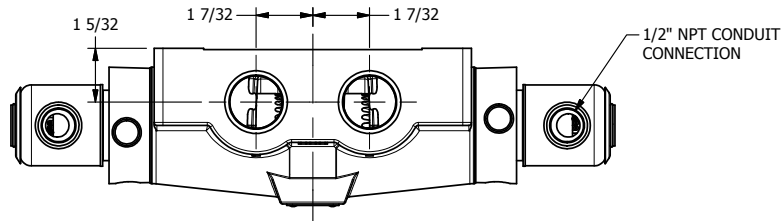

4

3

2

1

**AAA**  
PRODUCTS  
INTERNATIONAL

**AAA PRODUCTS  
INTERNATIONAL**  
7114 Harry Hines Blvd  
Dallas, TX 75235

TITLE: 1" SIDE PORT, DBL SOL, 2 POS,  
FRICTION POS, SOL RTRN,  
EXPL PROOF, PUSH OVRD

DRAWING NO.:  
DIM\_SS8XOP