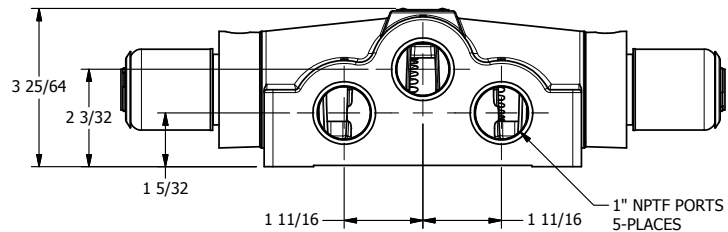

4

3

2

1

**AAA**  
PRODUCTS  
INTERNATIONAL

**AAA PRODUCTS  
INTERNATIONAL**  
7114 Harry Hines Blvd  
Dallas, TX 75235

TITLE: 1" SIDE PORT, DBL SOL, 2 POS,  
FRICTION POS, SOL RTRN,  
EXPL PROOF, PUSH OVRD

DRAWING NO.:  
DIM\_SS8XOP