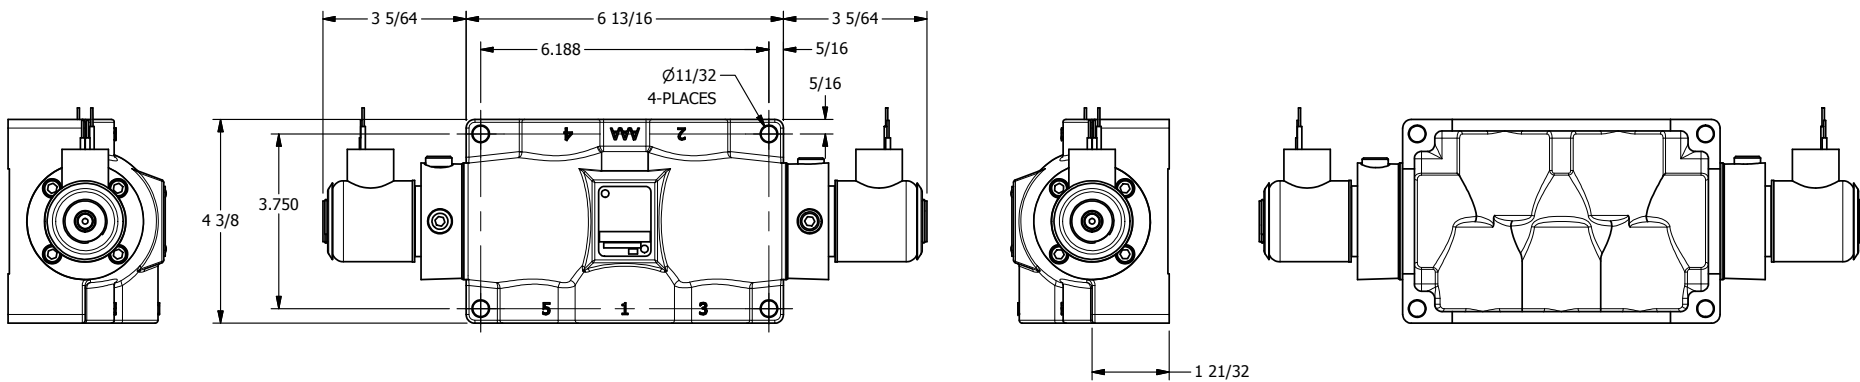

4

3

2

1

**AAA**  
PRODUCTS  
INTERNATIONAL

**AAA PRODUCTS  
INTERNATIONAL**  
7114 Harry Hines Blvd  
Dallas, TX 75235

TITLE: 1" SIDE PORT, DBL SOL, 2 POS,  
FRICTION POS, SOL RTRN,  
EXPL PROOF, PUSH OVRD

DRAWING NO.:  
DIM\_SS8XOP