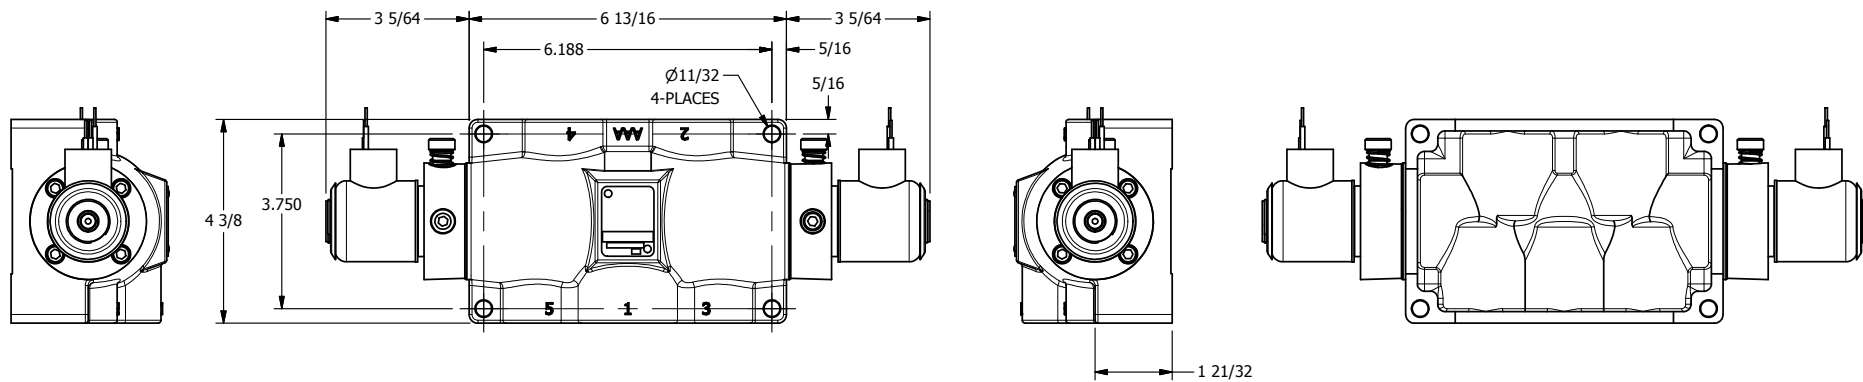

4

3

2

1

**AAA**  
PRODUCTS  
INTERNATIONAL

**AAA PRODUCTS  
INTERNATIONAL**  
7114 Harry Hines Blvd  
Dallas, TX 75235

TITLE: 1" SIDE PORT, DBL SOL, 2 POS,  
FRICTION POS, SOL RTRN,  
EXPL PROOF, LCKNG OVVRD

DRAWING NO.:  
DIM\_SS8XO

4

3

2

1

THE INFORMATION CONTAINED WITHIN THIS DOCUMENT IS PROPRIETARY TO AAA PRODUCTS AND MAY NOT BE DISCLOSED WITHOUT PRIOR WRITTEN CONSENT