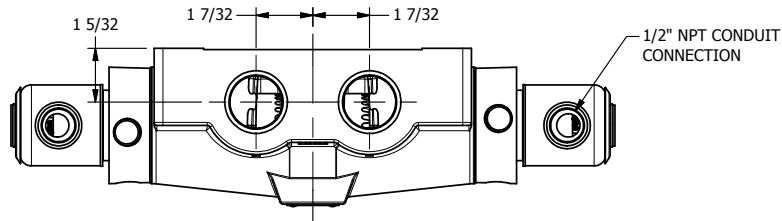

4

3

2

1

**AAA**  
PRODUCTS  
INTERNATIONAL

**AAA PRODUCTS  
INTERNATIONAL**  
7114 Harry Hines Blvd  
Dallas, TX 75235

TITLE: 1" SIDE PORT, DBL SOL, 2 POS,  
FRICTION POS, SOL RTRN,  
EXPL PROOF, LCKNG OVVRD

DRAWING NO.:  
DIM\_SS8XO

4

3

2

1

THE INFORMATION CONTAINED WITHIN THIS DOCUMENT IS PROPRIETARY TO AAA PRODUCTS AND MAY NOT BE DISCLOSED WITHOUT PRIOR WRITTEN CONSENT