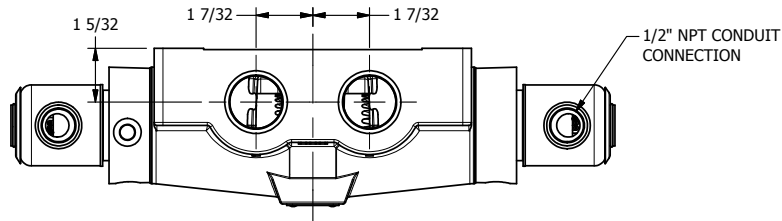

4

3

2

1

**AAA**  
PRODUCTS  
INTERNATIONAL

**AAA PRODUCTS  
INTERNATIONAL**  
7114 Harry Hines Blvd  
Dallas, TX 75235

TITLE: 1" SIDE PORT, DBL SOL, 2 POS,  
FRICTION POS, SOL RTRN,  
EXPL PROOF

DRAWING NO.:  
DIM\_SS8X