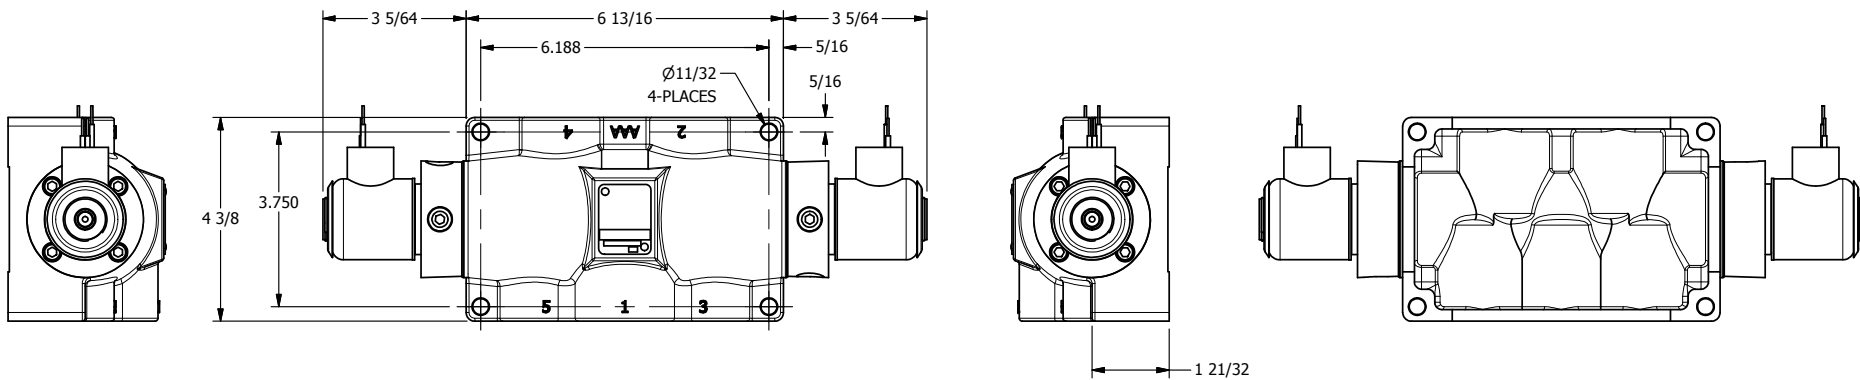

4

3

2

1

**AAA**  
PRODUCTS  
INTERNATIONAL

**AAA PRODUCTS  
INTERNATIONAL**  
7114 Harry Hines Blvd  
Dallas, TX 75235

TITLE: 1" SIDE PORT, DBL SOL, 2 POS,  
FRICTION POS, SOL RTRN,  
EXPL PROOF

DRAWING NO.:  
DIM\_SS8X