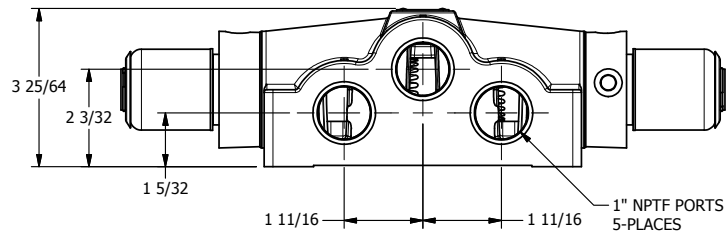

4

3

2

1

**AAA**  
PRODUCTS  
INTERNATIONAL

**AAA PRODUCTS  
INTERNATIONAL**  
7114 Harry Hines Blvd  
Dallas, TX 75235

TITLE: 1" SIDE PORT, DBL SOL, 2 POS,  
FRICTION POS, SOL RTRN,  
EXPL PROOF

DRAWING NO.:  
DIM\_SS8X