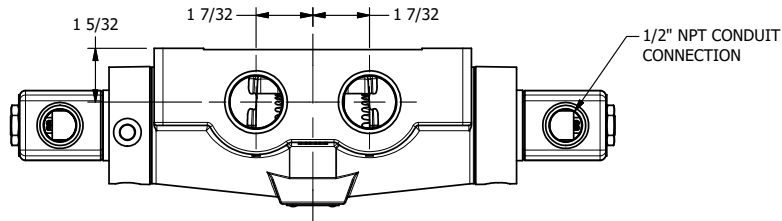

4

3

2

1

**AAA**  
PRODUCTS  
INTERNATIONAL

**AAA PRODUCTS  
INTERNATIONAL**  
7114 Harry Hines Blvd  
Dallas, TX 75235

TITLE: 1" SIDE PORT, DBL SOL, 2 POS,  
FRICTION POS, SOL RTRN,  
CLASSIC SOL, 300 PSI

DRAWING NO.:  
DIM\_SS8V