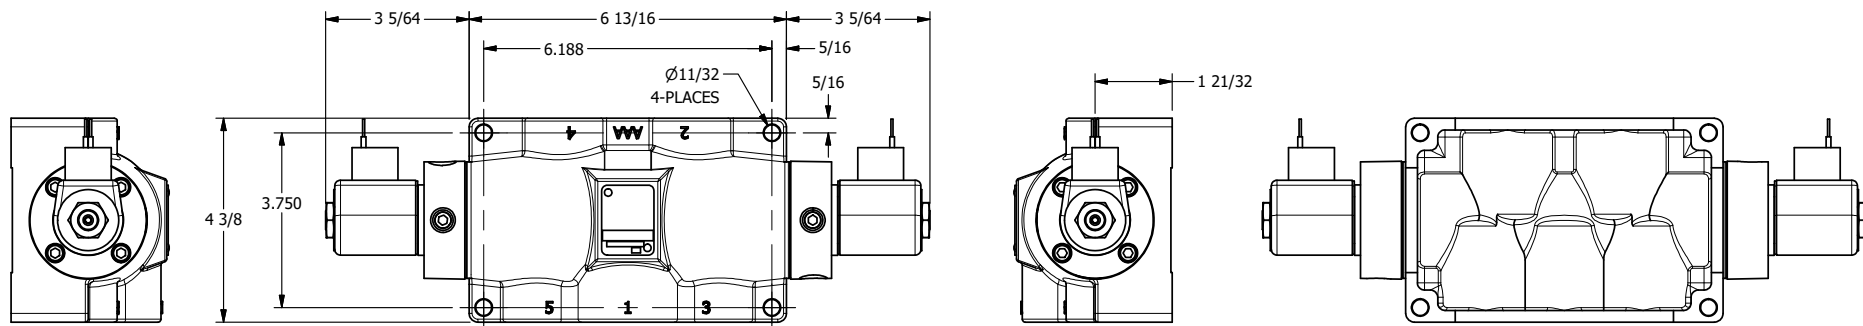

4

3

2

1

**AAA**  
PRODUCTS  
INTERNATIONAL

**AAA PRODUCTS  
INTERNATIONAL**  
7114 Harry Hines Blvd  
Dallas, TX 75235

TITLE: 1" SIDE PORT, DBL SOL, 2 POS,  
FRICTION POS, SOL RTRN,  
CLASSIC SOL, 300 PSI

DRAWING NO.:  
DIM\_SS8V