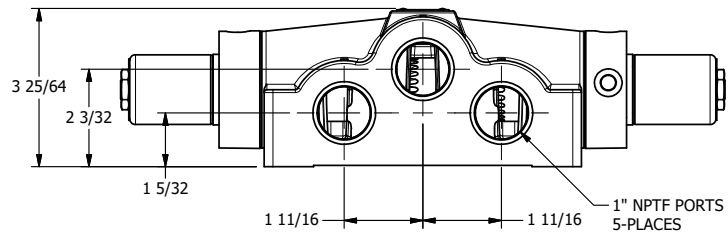

4

3

2

1

**AAA**  
PRODUCTS  
INTERNATIONAL

**AAA PRODUCTS  
INTERNATIONAL**  
7114 Harry Hines Blvd  
Dallas, TX 75235

TITLE: 1" SIDE PORT, DBL SOL, 2 POS,  
FRICTION POS, SOL RTRN,  
CLASSIC SOL, 300 PSI

DRAWING NO.:  
DIM\_SS8V