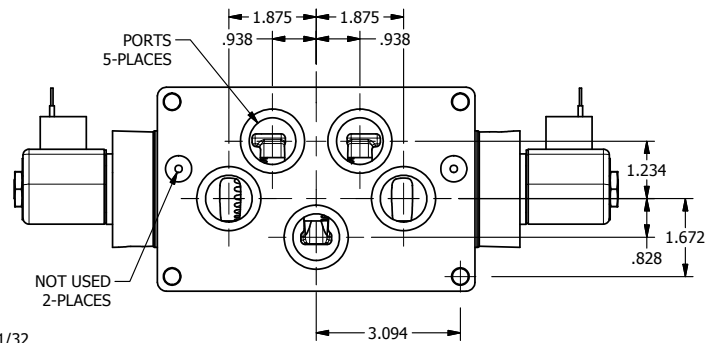

4

3

2

1

AAA
PRODUCTS
INTERNATIONAL

AAA PRODUCTS INTERNATIONAL
7114 Harry Hines Blvd
Dallas, TX 75235

TITLE: 1" SUBPLATE, DBL SOL, 2 POS,
FRICTION POS, SOL RTRN,
CLASSIC SOL, TAPPED VENT

DRAWING NO.:
DIM_SS8PT