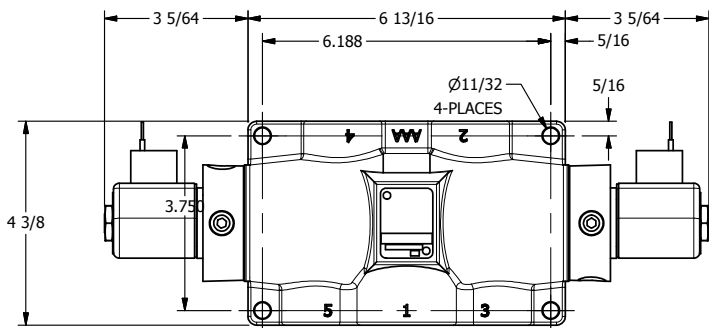

4

3

2

1

AAA
PRODUCTS
INTERNATIONAL

AAA PRODUCTS INTERNATIONAL
7114 Harry Hines Blvd
Dallas, TX 75235

TITLE: 1" SUBPLATE, DBL SOL, 2 POS,
FRICTION POS, SOL RTRN,
CLASSIC SOL, TAPPED VENT

DRAWING NO.:
DIM_SS8PT