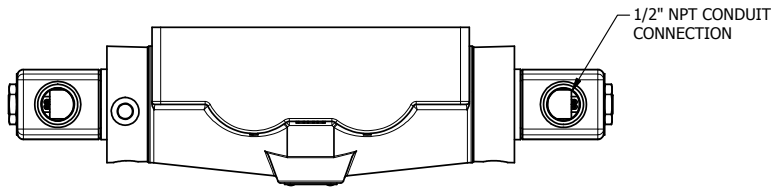

4

3

2

1

AAA
PRODUCTS
INTERNATIONAL

AAA PRODUCTS INTERNATIONAL
7114 Harry Hines Blvd
Dallas, TX 75235

TITLE: 1" SUBPLATE, DBL SOL, 2 POS,
FRICTION POS, SOL RTRN,
CLASSIC SOL, TAPPED VENT

DRAWING NO.:
DIM_SS8PT