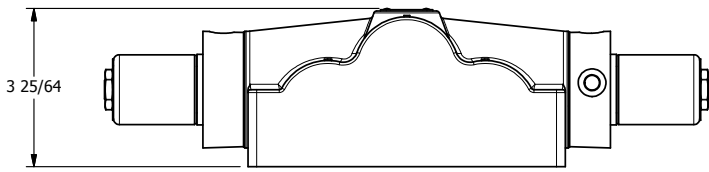

4

3

2

1

AAA
PRODUCTS
INTERNATIONAL

AAA PRODUCTS INTERNATIONAL
7114 Harry Hines Blvd
Dallas, TX 75235

TITLE: 1" SUBPLATE, DBL SOL, 2 POS,
FRICTION POS, SOL RTRN,
CLASSIC SOL, TAPPED VENT

DRAWING NO.:
DIM_SS8PT