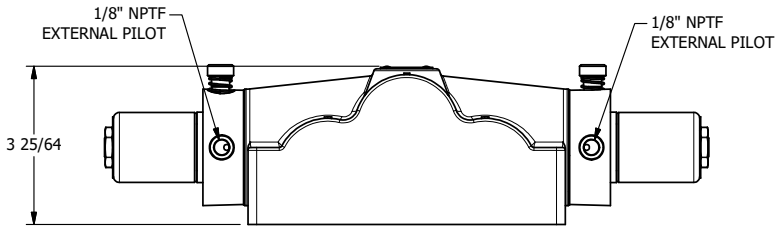

4

3

2

1

**AAA PRODUCTS INTERNATIONAL**  
 7114 Harry Hines Blvd  
 Dallas, TX 75235

TITLE: 1" SUBPLATE, DBL SOL, 2 POS, FRICTION POS, SOL RTRN, CLASSIC SOL, LCKNG OVRD, EXT PILOT

DRAWING NO.: DIM\_SS8POZ

THE INFORMATION CONTAINED WITHIN THIS DOCUMENT IS PROPRIETARY TO AAA PRODUCTS AND MAY NOT BE DISCLOSED WITHOUT PRIOR WRITTEN CONSENT