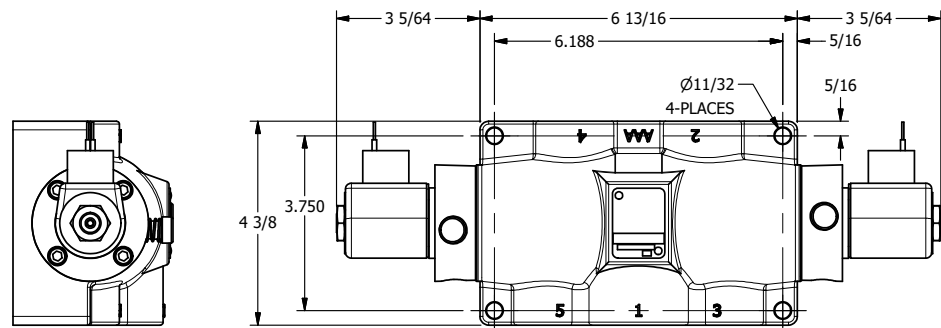

4

3

2

1

**AAA PRODUCTS INTERNATIONAL**  
 7114 Harry Hines Blvd  
 Dallas, TX 75235

TITLE: 1" SUBPLATE, DBL SOL, 2 POS, FRICTION POS, SOL RTRN, CLASSIC SOL, LCKNG OVRD, EXT PILOT

DRAWING NO.: DIM\_SS8POZ

THE INFORMATION CONTAINED WITHIN THIS DOCUMENT IS PROPRIETARY TO AAA PRODUCTS AND MAY NOT BE DISCLOSED WITHOUT PRIOR WRITTEN CONSENT