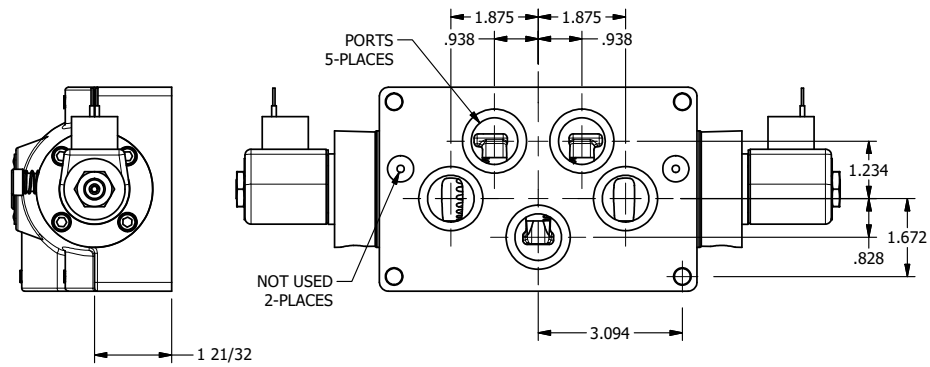

4

3

2

1

**AAA PRODUCTS INTERNATIONAL**  
 7114 Harry Hines Blvd  
 Dallas, TX 75235

TITLE: 1" SUBPLATE, DBL SOL, 2 POS, FRICTION POS, SOL RTRN, CLASSIC SOL, LCKNG OVRD, EXT PILOT

DRAWING NO.: DIM\_SS8POZ

THE INFORMATION CONTAINED WITHIN THIS DOCUMENT IS PROPRIETARY TO AAA PRODUCTS AND MAY NOT BE DISCLOSED WITHOUT PRIOR WRITTEN CONSENT