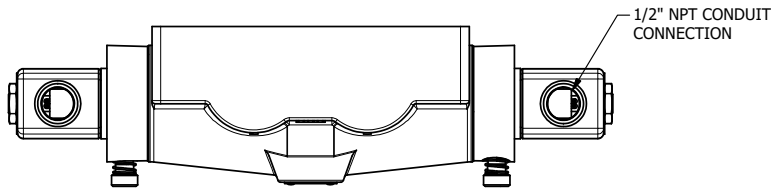

4

3

2

1

**AAA PRODUCTS INTERNATIONAL**  
 7114 Harry Hines Blvd  
 Dallas, TX 75235

TITLE: 1" SUBPLATE, DBL SOL, 2 POS, FRICTION POS, SOL RTRN, CLASSIC SOL, LCKNG OVRD, EXT PILOT

DRAWING NO.: DIM\_SS8POZ

THE INFORMATION CONTAINED WITHIN THIS DOCUMENT IS PROPRIETARY TO AAA PRODUCTS AND MAY NOT BE DISCLOSED WITHOUT PRIOR WRITTEN CONSENT