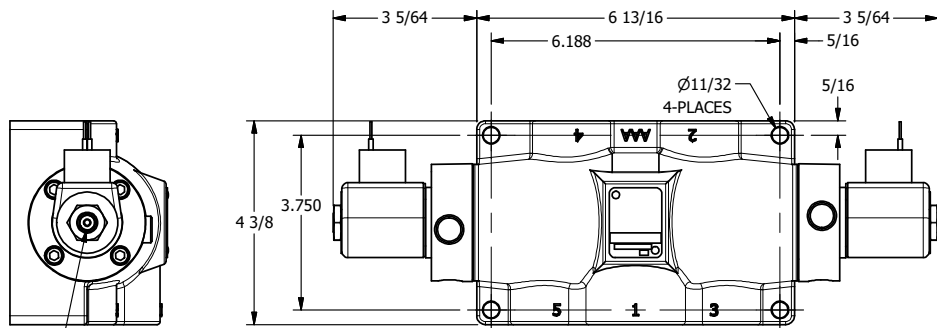

4

3

2

1

AAA
PRODUCTS
INTERNATIONAL

AAA PRODUCTS INTERNATIONAL
7114 Harry Hines Blvd
Dallas, TX 75235

TITLE: 1" SUBPLATE, DBL SOL, 2 POS,
SOL RTRN, CLASSIC SOL,
PUSH OVRD, TPD VENT, EXT PILOT

DRAWING NO.:
DIM_SS8POPTZ