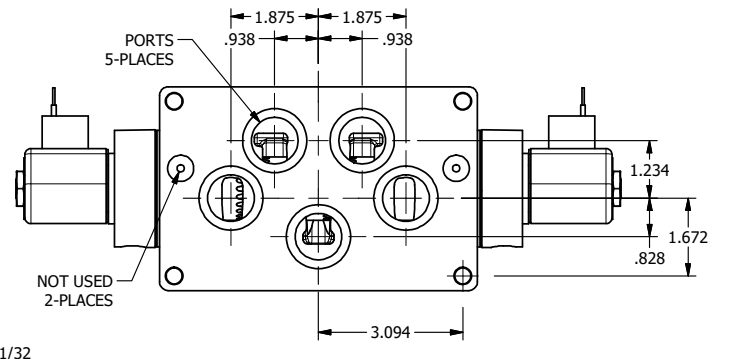

4

3

2

1

AAA
PRODUCTS
INTERNATIONAL

AAA PRODUCTS INTERNATIONAL
7114 Harry Hines Blvd
Dallas, TX 75235

TITLE: 1" SUBPLATE, DBL SOL, 2 POS,
SOL RTRN, CLASSIC SOL,
PUSH OVRD, TPD VENT, EXT PILOT

DRAWING NO.:
DIM_SS8POPTZ