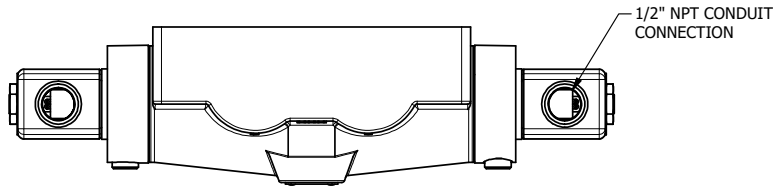

4

3

2

1

AAA
PRODUCTS
INTERNATIONAL

AAA PRODUCTS INTERNATIONAL
7114 Harry Hines Blvd
Dallas, TX 75235

TITLE: 1" SUBPLATE, DBL SOL, 2 POS,
SOL RTRN, CLASSIC SOL,
PUSH OVRD, TPD VENT, EXT PILOT

DRAWING NO.:
DIM_SS8POPTZ