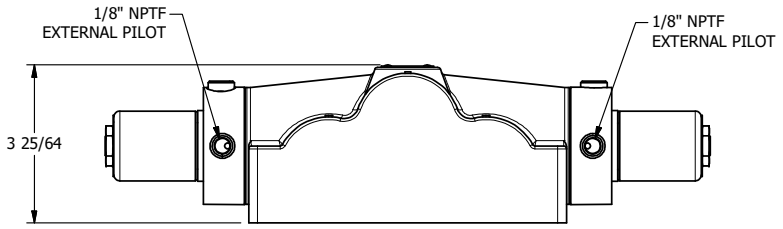

4

3

2

1

AAA
PRODUCTS
INTERNATIONAL

AAA PRODUCTS INTERNATIONAL
7114 Harry Hines Blvd
Dallas, TX 75235

TITLE: 1" SUBPLATE, DBL SOL, 2 POS,
SOL RTRN, CLASSIC SOL,
PUSH OVRD, TPD VENT, EXT PILOT

DRAWING NO.:
DIM_SS8POPTZ