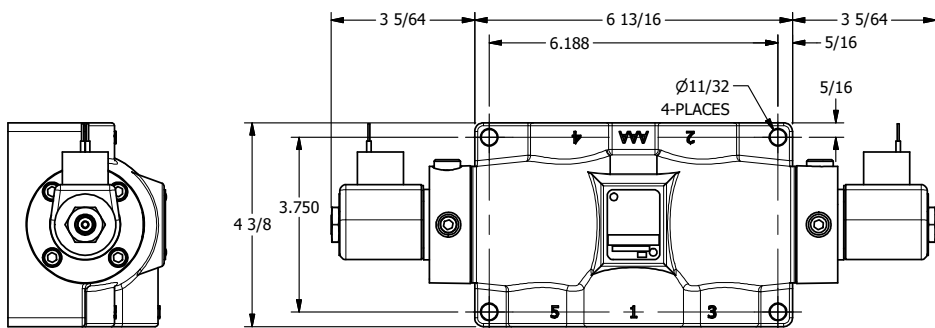

4

3

2

1

AAA
PRODUCTS
INTERNATIONAL

**AAA PRODUCTS
INTERNATIONAL**
7114 Harry Hines Blvd
Dallas, TX 75235

TITLE: 1" SUBPLATE, DBL SOL, 2 POS,
SOL RTRN, CLASSIC SOL,
PUSH OVRD, TPD VENT

DRAWING NO.:
DIM_SS8POPT