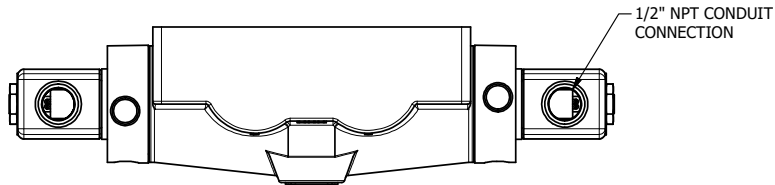

4

3

2

1

AAA
PRODUCTS
INTERNATIONAL

**AAA PRODUCTS
INTERNATIONAL**
7114 Harry Hines Blvd
Dallas, TX 75235

TITLE: 1" SUBPLATE, DBL SOL, 2 POS,
SOL RTRN, CLASSIC SOL,
PUSH OVRD, TPD VENT

DRAWING NO.:
DIM_SS8POPT