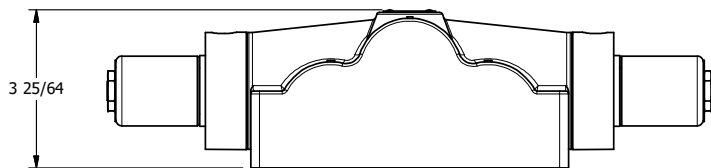

4

3

2

1

AAA
PRODUCTS
INTERNATIONAL

**AAA PRODUCTS
INTERNATIONAL**
7114 Harry Hines Blvd
Dallas, TX 75235

TITLE: 1" SUBPLATE, DBL SOL, 2 POS,
SOL RTRN, CLASSIC SOL,
PUSH OVRD, TPD VENT

DRAWING NO.:
DIM_SS8POPT