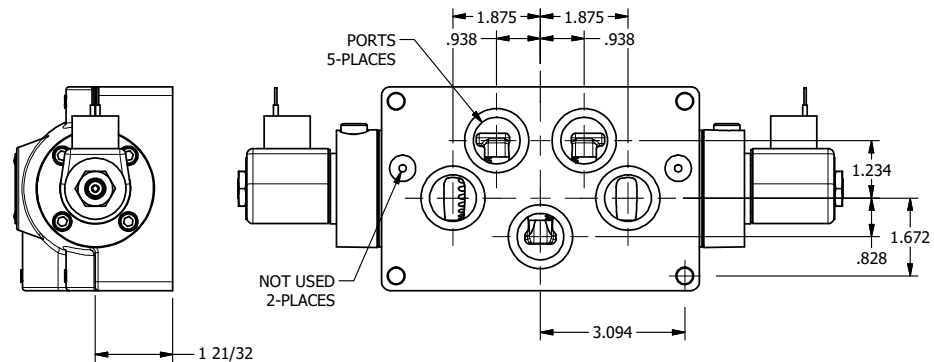

4

3

2

1

AAA
PRODUCTS
INTERNATIONAL

**AAA PRODUCTS
INTERNATIONAL**
7114 Harry Hines Blvd
Dallas, TX 75235

TITLE: 1" SUBPLATE, DBL SOL, 2 POS,
SOL RTRN, CLASSIC SOL,
PUSH OVRD, TPD VENT

DRAWING NO.:
DIM_SS8POPT