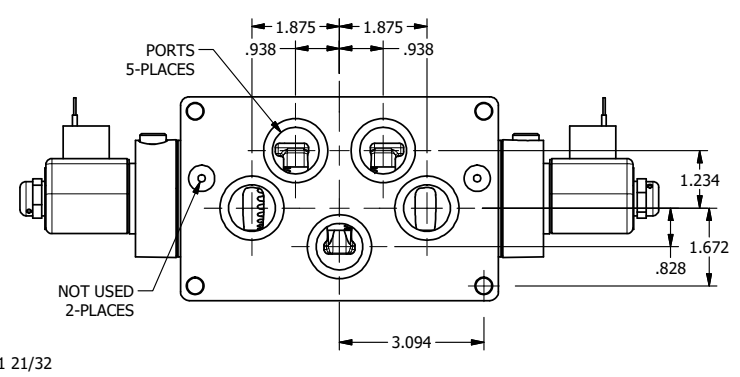

4

3

2

1

AAA
PRODUCTS
INTERNATIONAL

AAA PRODUCTS INTERNATIONAL
7114 Harry Hines Blvd
Dallas, TX 75235

TITLE: 1" SUBPLATE, DBL SOL, 2 POS,
FRICTN POS, SOL RTRN, CLASSIC SOL,
PUSH OVRD, DUST EXCLUDER

DRAWING NO.:
DIM_SS8POPL