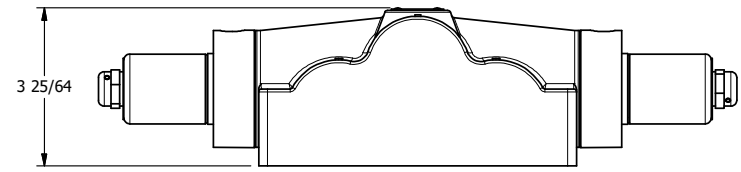

4

3

2

1

AAA
PRODUCTS
INTERNATIONAL

AAA PRODUCTS INTERNATIONAL
7114 Harry Hines Blvd
Dallas, TX 75235

TITLE: 1" SUBPLATE, DBL SOL, 2 POS,
FRICTN POS, SOL RTRN, CLASSIC SOL,
PUSH OVRD, DUST EXCLUDER

DRAWING NO.:
DIM_SS8POPL