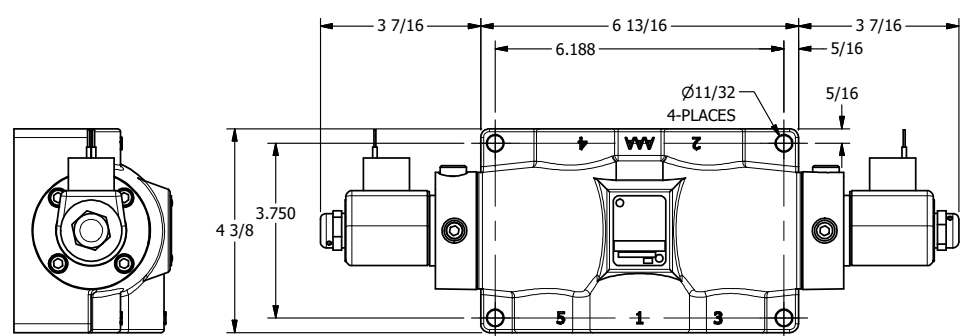

4

3

2

1

AAA
PRODUCTS
INTERNATIONAL

AAA PRODUCTS INTERNATIONAL
7114 Harry Hines Blvd
Dallas, TX 75235

TITLE: 1" SUBPLATE, DBL SOL, 2 POS,
FRICTN POS, SOL RTRN, CLASSIC SOL,
PUSH OVRD, DUST EXCLUDER

DRAWING NO.:
DIM_SS8POPL