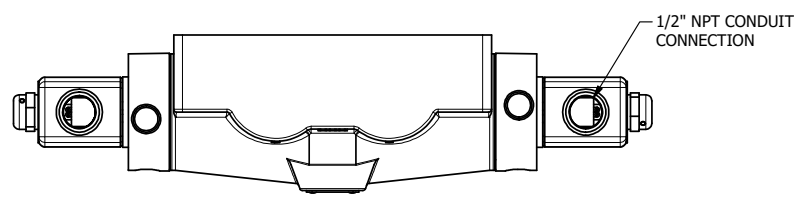

4

3

2

1

AAA
PRODUCTS
INTERNATIONAL

AAA PRODUCTS INTERNATIONAL
7114 Harry Hines Blvd
Dallas, TX 75235

TITLE: 1" SUBPLATE, DBL SOL, 2 POS,
FRICTN POS, SOL RTRN, CLASSIC SOL,
PUSH OVRD, DUST EXCLUDER

DRAWING NO.:
DIM_SS8POPL