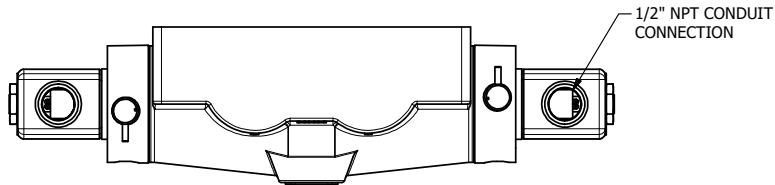

4

3

2

1

1 21/32

TITLE: 1" SUBPLATE, DBL SOL, 2 POS,
SOL RTN, CLASSIC,
NON-LCKNG OVRD, TPD VENT

DRAWING NO.:
DIM_SS8PONT

THE INFORMATION CONTAINED WITHIN THIS DOCUMENT IS PROPRIETARY TO AAA PRODUCTS AND MAY NOT BE DISCLOSED WITHOUT PRIOR WRITTEN CONSENT