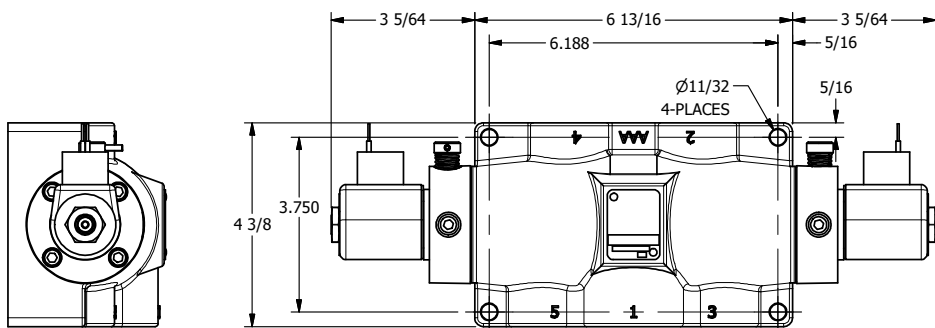

4

3

2

1

1 21/32

TITLE: 1" SUBPLATE, DBL SOL, 2 POS,
SOL RTN, CLASSIC,
NON-LCKNG OVRD, TPD VENT

DRAWING NO.:
DIM_SS8PONT

THE INFORMATION CONTAINED WITHIN THIS DOCUMENT IS PROPRIETARY TO AAA PRODUCTS AND MAY NOT BE DISCLOSED WITHOUT PRIOR WRITTEN CONSENT