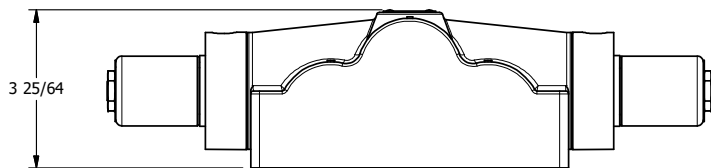

4

3

2

1

1 21/32

TITLE: 1" SUBPLATE, DBL SOL, 2 POS,
SOL RTN, CLASSIC,
NON-LCKNG OVRD, TPD VENT

DRAWING NO.:
DIM_SS8PONT

THE INFORMATION CONTAINED WITHIN THIS DOCUMENT IS PROPRIETARY TO AAA PRODUCTS AND MAY NOT BE DISCLOSED WITHOUT PRIOR WRITTEN CONSENT