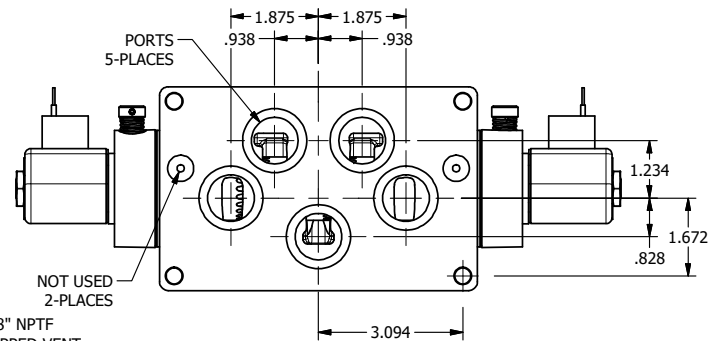

4

3

2

1

1 21/32

TITLE: 1" SUBPLATE, DBL SOL, 2 POS,
SOL RTN, CLASSIC,
NON-LCKNG OVRD, TPD VENT

DRAWING NO.:
DIM_SS8PONT

THE INFORMATION CONTAINED WITHIN THIS DOCUMENT IS PROPRIETARY TO AAA PRODUCTS AND MAY NOT BE DISCLOSED WITHOUT PRIOR WRITTEN CONSENT