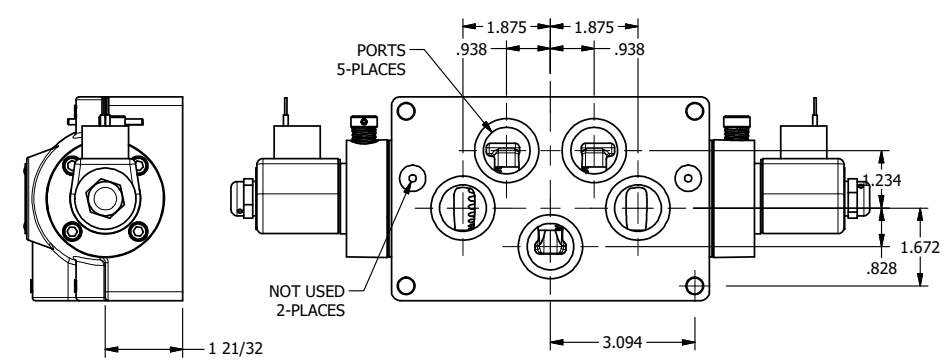

4

3

2

1

AAA
PRODUCTS
INTERNATIONAL

AAA PRODUCTS INTERNATIONAL
7114 Harry Hines Blvd
Dallas, TX 75235

TITLE: 1" SUBPLATE, DBL SOL, 2 POS,
SOL RTN, CLASSIC,
NON-LCKNG OVRD, EXCLDR

DRAWING NO.:
DIM_SS8PONL