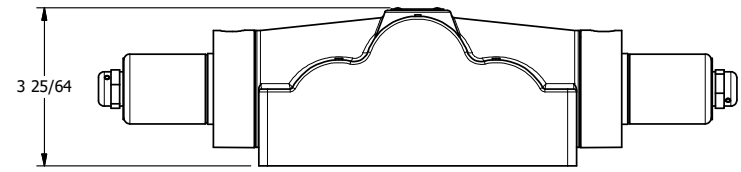

4

3

2

1

AAA
PRODUCTS
INTERNATIONAL

AAA PRODUCTS INTERNATIONAL
7114 Harry Hines Blvd
Dallas, TX 75235

TITLE: 1" SUBPLATE, DBL SOL, 2 POS,
SOL RTN, CLASSIC,
NON-LCKNG OVRD, EXCLDR

DRAWING NO.:
DIM_SS8PONL