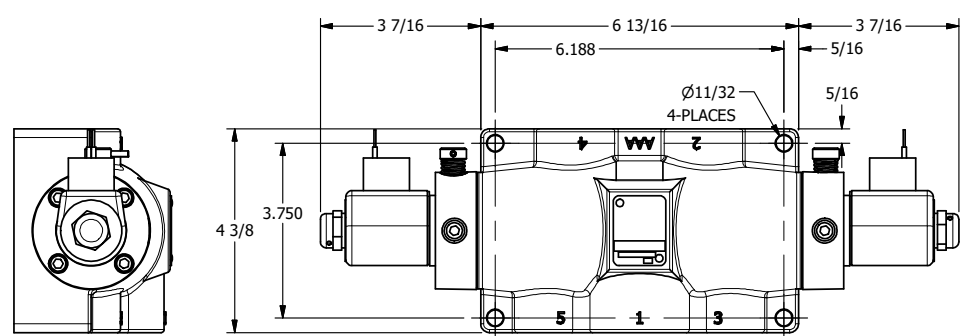

4

3

2

1

AAA
PRODUCTS
INTERNATIONAL

AAA PRODUCTS INTERNATIONAL
7114 Harry Hines Blvd
Dallas, TX 75235

TITLE: 1" SUBPLATE, DBL SOL, 2 POS,
SOL RTN, CLASSIC,
NON-LCKNG OVRD, EXCLDR

DRAWING NO.:
DIM_SS8PONL