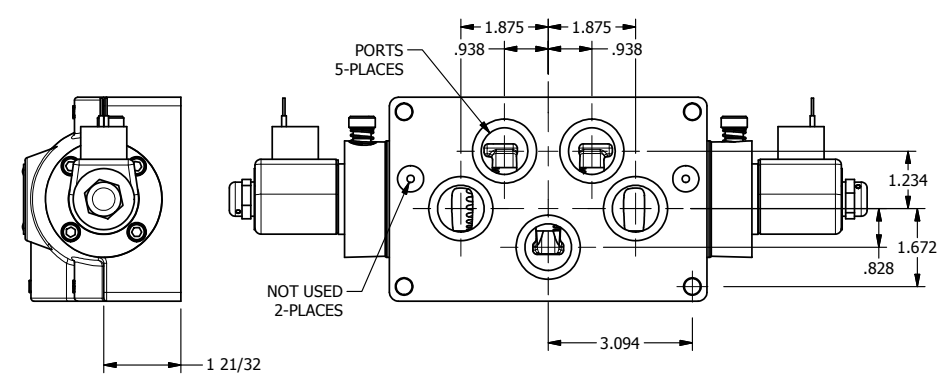

4

3

2

1

AAA
PRODUCTS
INTERNATIONAL

**AAA PRODUCTS
INTERNATIONAL**
7114 Harry Hines Blvd
Dallas, TX 75235

TITLE: 1" SUBPLATE, DBL SOL, 2 POS,
FRICTN POS, SOL RTRN, CLASSIC SOL,
LCKNG OVRD, DUST EXCLDR

DRAWING NO.:
DIM_SS8POL