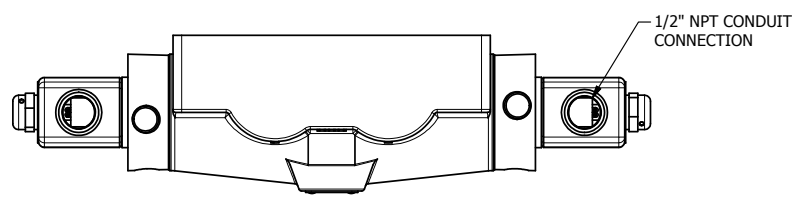

4

3

2

1

AAA
PRODUCTS
INTERNATIONAL

**AAA PRODUCTS
INTERNATIONAL**
7114 Harry Hines Blvd
Dallas, TX 75235

TITLE: 1" SUBPLATE, DBL SOL, 2 POS,
FRICTN POS, SOL RTRN, CLASSIC SOL,
LCKNG OVRD, DUST EXCLDR

DRAWING NO.:
DIM_SS8POL