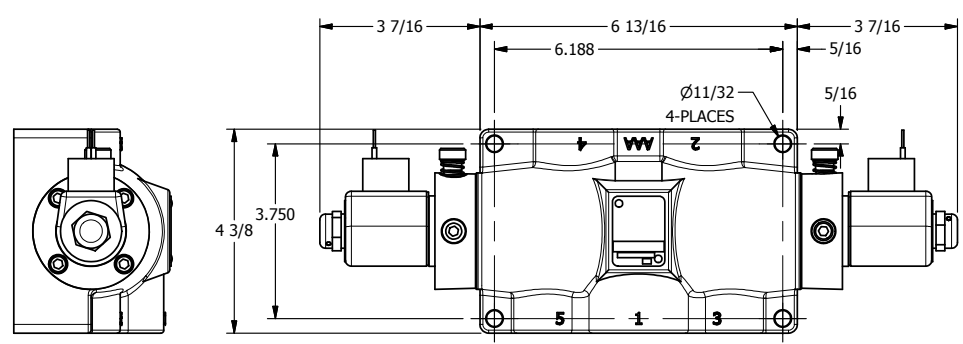

4

3

2

1

AAA
PRODUCTS
INTERNATIONAL

**AAA PRODUCTS
INTERNATIONAL**
7114 Harry Hines Blvd
Dallas, TX 75235

TITLE: 1" SUBPLATE, DBL SOL, 2 POS,
FRICTN POS, SOL RTRN, CLASSIC SOL,
LCKNG OVRD, DUST EXCLDR

DRAWING NO.:
DIM_SS8POL