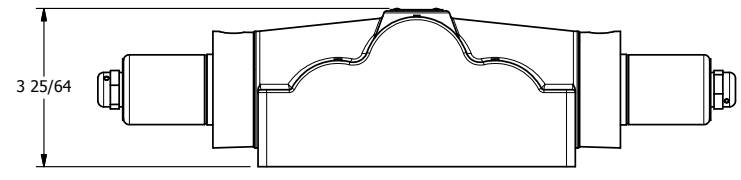

4

3

2

1

AAA
PRODUCTS
INTERNATIONAL

**AAA PRODUCTS
INTERNATIONAL**
7114 Harry Hines Blvd
Dallas, TX 75235

TITLE: 1" SUBPLATE, DBL SOL, 2 POS,
FRICTN POS, SOL RTRN, CLASSIC SOL,
LCKNG OVRD, DUST EXCLDR

DRAWING NO.:
DIM_SS8POL