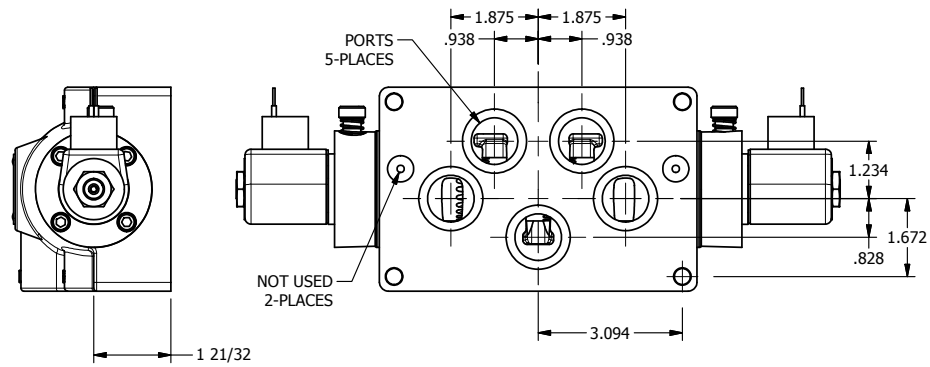

4

3

2

1

**AAA**  
 PRODUCTS INTERNATIONAL

**AAA PRODUCTS INTERNATIONAL**  
 7114 Harry Hines Blvd  
 Dallas, TX 75235

TITLE: 1" SUBPLATE, DBL SOL, 2 POS,  
 FRICTION POS, SOL RTRN,  
 CLASSIC SOL, LCKNG OVRD

DRAWING NO.:  
 DIM\_SS8PO

THE INFORMATION CONTAINED WITHIN THIS DOCUMENT IS PROPRIETARY TO AAA PRODUCTS AND MAY NOT BE DISCLOSED WITHOUT PRIOR WRITTEN CONSENT

4

3

2

1

B

B