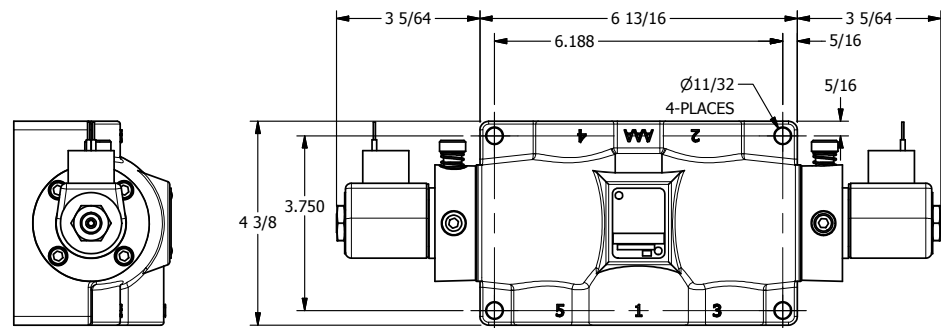

4

3

2

1

**AAA**  
 PRODUCTS INTERNATIONAL

**AAA PRODUCTS INTERNATIONAL**  
 7114 Harry Hines Blvd  
 Dallas, TX 75235

TITLE: 1" SUBPLATE, DBL SOL, 2 POS,  
 FRICTION POS, SOL RTRN,  
 CLASSIC SOL, LCKNG OVRD

DRAWING NO.:  
 DIM\_SS8PO

THE INFORMATION CONTAINED WITHIN THIS DOCUMENT IS PROPRIETARY TO AAA PRODUCTS AND MAY NOT BE DISCLOSED WITHOUT PRIOR WRITTEN CONSENT

4

3

2

1

B

B