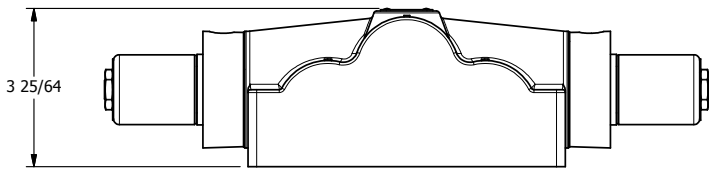

4

3

2

1

**AAA**  
 PRODUCTS INTERNATIONAL

**AAA PRODUCTS INTERNATIONAL**  
 7114 Harry Hines Blvd  
 Dallas, TX 75235

TITLE: 1" SUBPLATE, DBL SOL, 2 POS,  
 FRICTION POS, SOL RTRN,  
 CLASSIC SOL, LCKNG OVRD

DRAWING NO.:  
 DIM\_SS8PO

THE INFORMATION CONTAINED WITHIN THIS DOCUMENT IS PROPRIETARY TO AAA PRODUCTS AND MAY NOT BE DISCLOSED WITHOUT PRIOR WRITTEN CONSENT

4

3

2

1

B

B