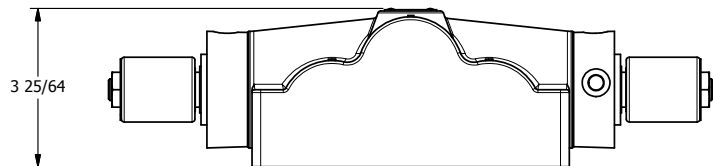

4

3

2

1

AAA
PRODUCTS
INTERNATIONAL

**AAA PRODUCTS
INTERNATIONAL**
7114 Harry Hines Blvd
Dallas, TX 75235

TITLE: 1" SUBPLATE, DBL SOL, 2 POS,
FRICTION POS, SOL RTRN,
MOLD-OVER, TAPPED EXHST

DRAWING NO.:
DIM_SS8PMT