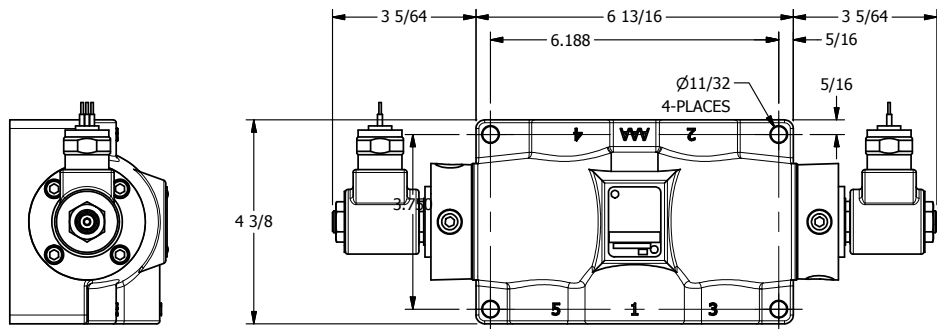

4

3

2

1

AAA
PRODUCTS
INTERNATIONAL

**AAA PRODUCTS
INTERNATIONAL**
7114 Harry Hines Blvd
Dallas, TX 75235

TITLE: 1" SUBPLATE, DBL SOL, 2 POS,
FRICTION POS, SOL RTRN,
MOLD-OVER, TAPPED EXHST

DRAWING NO.:
DIM_SS8PMT