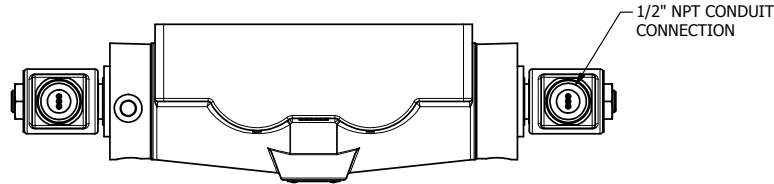

4

3

2

1

AAA
PRODUCTS
INTERNATIONAL

**AAA PRODUCTS
INTERNATIONAL**
7114 Harry Hines Blvd
Dallas, TX 75235

TITLE: 1" SUBPLATE, DBL SOL, 2 POS,
FRICTION POS, SOL RTRN,
MOLD-OVER, TAPPED EXHST

DRAWING NO.:
DIM_SS8PMT