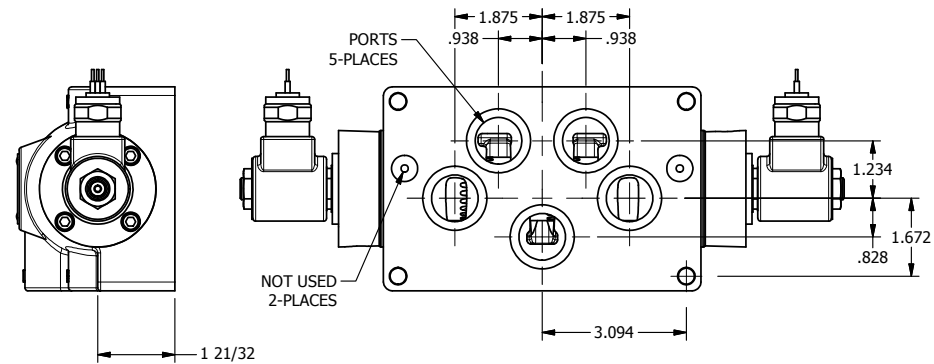

4

3

2

1

AAA
PRODUCTS
INTERNATIONAL

**AAA PRODUCTS
INTERNATIONAL**
7114 Harry Hines Blvd
Dallas, TX 75235

TITLE: 1" SUBPLATE, DBL SOL, 2 POS,
FRICTION POS, SOL RTRN,
MOLD-OVER, TAPPED EXHST

DRAWING NO.:
DIM_SS8PMT